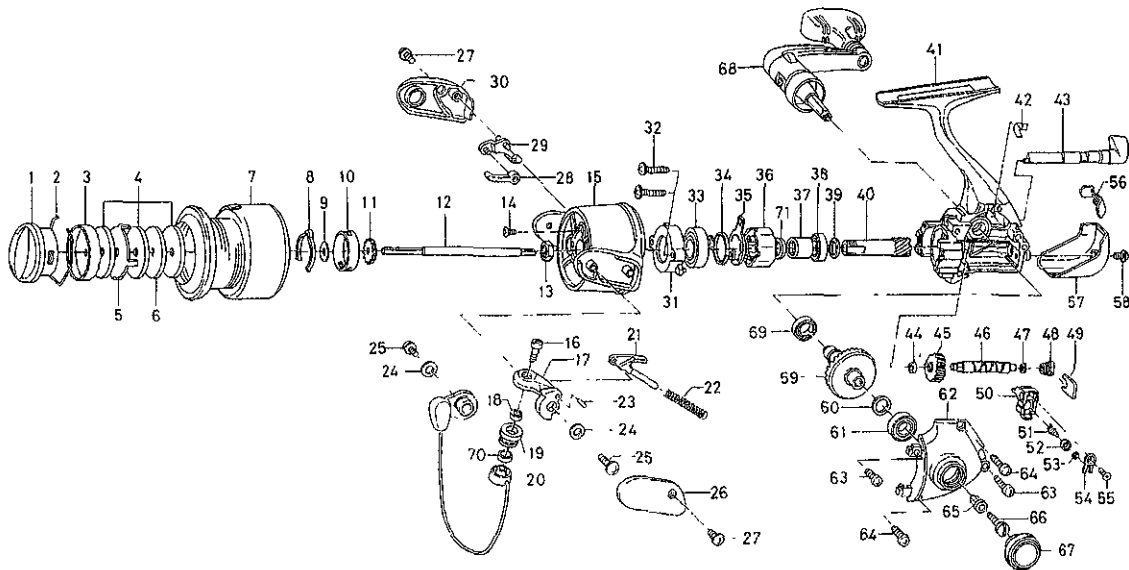

# TEAM DAIWA-S3000iA

Key No.	Parts No.	Parts Name
2-7	F70-5301	SPOOL
1	F70-5601	DRAG KNOB
2	F71-0001	DRAG WASHER RET
3	F68-1301	DRAG KNOB CLICK PLT
4	F69-8001	DRAG WASHER
5	F67-6401	EARED WASHER
6	F68-1101	KEY WASHER
8	F70-9001	SPOOL CLICK LEAF SPRING
9	E39-7901	SPOOL WASHER
10	F69-7901	CLICK LEAF SPRING HOLDER
11	E41-3101	CLICK GEAR
12	F68-0001	MAIN SHAFT
13	340-6604	ROTOR NUT
14	B55-7601	ROTOR NUT LOCK SCREW
15	F64-2506	ROTOR
16	F62-5201	LINE ROLLER SCREW
17	F62-3504	BAIL ARM
18	F62-5101	BALL BEARING A
19	F62-5001	LINE ROLLER
20	F71-7501	BAIL
21	F69-1101	BAIL SPRING SHAFT
22	F62-3801	BAIL SPRING
23	F62-3701	BAIL ARM PIN
24	F63-1801	BAIL HOLDER WASHER
25	351-6101	BAIL HOLDER SCREW
26	F66-0702	BAIL SPRING COVER
27	352-2501	BAIL SPRING COVER SCREW
28	F64-6301	BAIL TRIP PLT
29	F62-4701	BAIL TRIP LEVER
30	F66-0802	BAIL TRIP COVER
31	F67-9801	BEARING RET A
32	E24-7402	BEARING RET SCREW
33	F64-1601	BALL BEARING B
34	F67-9701	BEARING RET B
35	F64-1401	ROLLER CLUTCH RET
36	F64-1201	ROLLER CLUTCH

Key No.	Parts No.	Parts Name
37	F73-2201	SPACING SLEEVE
38	F64-1101	BALL BEARING C
39	F26-2801	PINION WASHER
40	F67-9601	PINION GEAR
41	F70-5001	BODY
42	F67-9201	A/R CAM SPRING
43	F67-9101	A/R LEVER
44	F63-1401	WORM SHAFT BUSH
45	F64-0902	WORM SHAFT GEAR
46	F64-0802	WORM SHAFT
47	375-4101	WORM SHAFT WASHER
48	F67-9501	WORM SHAFT COLLAR
49	F74-9401	WORM SHAFT RET
50	F67-9901	OSC SLIDER
51	F64-1901	OSC PAWL
52	F62-2701	OSC PAWL BUSH
53	375-0801	OSC PAWL WASHER
54	F62-2901	OSC SLIDER COVER
55	352-1502	OSC SLIDER COVER SCREW
56	F68-0202	SHIELD PLT
57	F68-0302	REAR COVER
58	E36-4202	REAR COVER SCREW
59	F66-1201	DRIVE GEAR
60	373-7808	DRIVE GEAR WASHER
61	E15-4001	BALL BEARING D
62	F68-0103	SIDE COVER
63	E15-7502	SIDE COVER SCREW A
64	E15-8602	SIDE COVER SCREW B
65	F43-3502	HANDLE COLLAR
66	363-8511	HANDLE SCREW
67	F64-4001	HANDLE SCREW CAP
68	F70-5101	HANDLE
69	B86-1701	BALL BEARING E
70	F70-1801	LINE ROLLER COLLAR
71	F73-2401	COLLAR