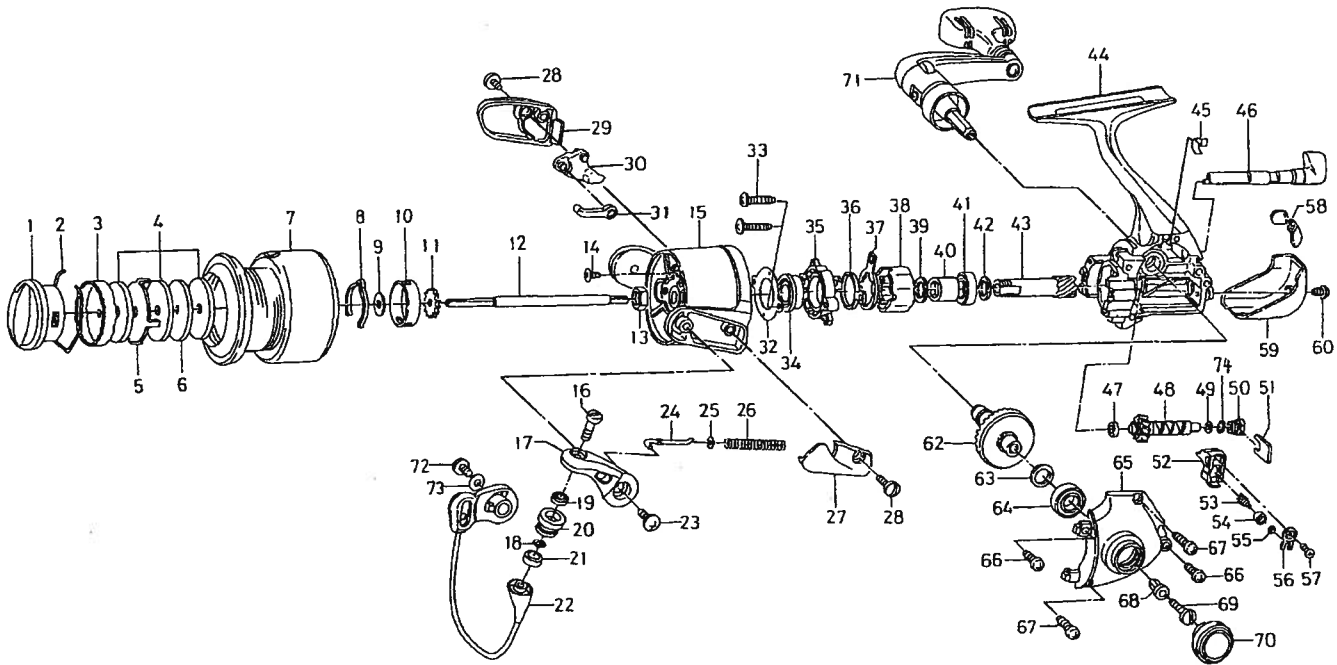

# TEAM DAIWA-S3000CU / 3500CU

Key No.	Parts No.	Parts Name
2-7	G11-7401	SPOOL
1	F66-2002	DRAG KNOB
2	F71-0001	DRAG WASHER RET
3	F68-1301	DRAG KNOB CLICK PLT
4	F69-8001	DRAG WASHER
5	F67-6401	EARED WASHER
6	F68-1101	KEY WASHER
8	F70-9001	SPOOL CLICK LEAF SPRING
9	E39-7901	SPOOL WASHER
10	F69-7901	CLICK LEAF SPRING HOLDER
11	E41-3101	CLICK GEAR
12	F68-0001	MAIN SHAFT
13	340-6604	ROTOR NUT
14	B55-7601	ROTOR NUT LOCK SCREW
15	F95-2602	ROTOR
16	F92-1701	LINE ROLLER SCREW
17	F89-2208	BAIL ARM
18	F89-7101	LINE ROLLER WASHER
19	F62-5102	BALL BEARING A
20	F92-1601	LINE ROLLER
21	G04-7601	LINE ROLLER COLLAR
22	F92-1102	BAIL
23	F89-2501	BAIL ARM SCREW
24	F89-2301	BAIL SPRING SHAFT
25	E31-3901	BAIL SPRING WASHER
26	F92-0901	BAIL SPRING
27	F92-1004	BAIL SPRING COVER
28	351-1801	BAIL HOLDER COVER SCREW
29	F92-1504	BAIL TRIP COVER
30	F62-4701	BAIL TRIP LEVER
31	F64-6301	BAIL TRIP PLT
32	F95-2501	BEARING RET A
33	E24-7402	BEARING RET SCREW
34	F25-2901	BALL BEARING B
35	F95-2401	BEARING RET B
36	F67-9701	BEARING RET C
37	F64-1401	ROLLER CLUTCH RET
38	F64-1201	ROLLER CLUTCH
39	373-7814	ROLLER CLUTCH WASHER
40	F73-2203	SPACING SLEEVE
41	F64-1101	BALL BEARING C