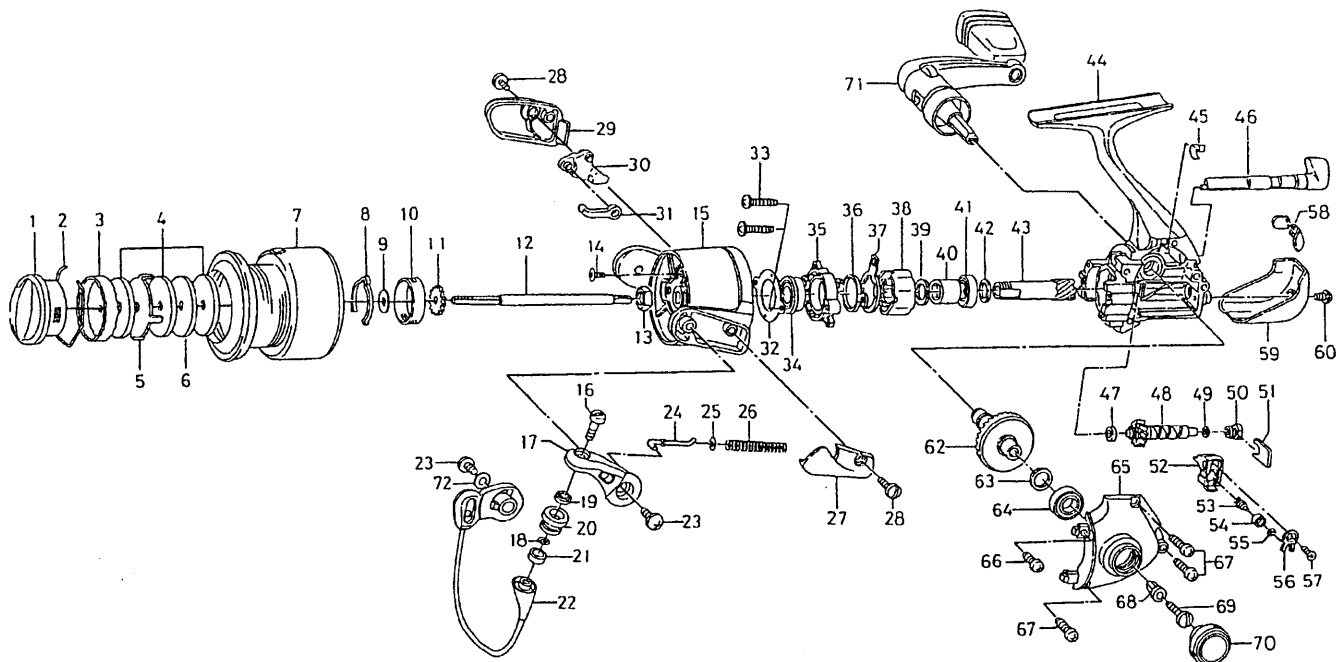

SPINNING REEL

TEAM DAIWA-S1500CU / 2000CU

Key No.	Parts No.	Parts Name
2-7	G11-7001	SPOOL
1	F63-6902	DRAG KNOB
2	F74-2501	DRAG WASHER RET
3	F69-0201	DRAG KNOB CLICK PLT
4	F69-2301	DRAG WASHER
5	F69-0101	EARED WASHER
6	F69-0001	KEY WASHER
8	F70-4901	SPOOL CLICK LEAF SPRING
9	E39-4001	SPOOL WASHER
10	E12-2303	CLICK LEAF SPRING HOLDER
11	E36-5301	CLICK GEAR
12	F65-2701	MAIN SHAFT
13	341-9203	ROTOR NUT
14	B55-7601	ROTOR NUT LOCK SCREW
15	F94-5102	ROTOR
16	F92-1701	LINE ROLLER SCREW
17	F89-2208	BAIL ARM
18	F89-7101	LINE ROLLER WASHER
19	G02-0801	BALL BEARING A
20	F92-1601	LINE ROLLER
21	G04-7601	LINE ROLLER COLLAR
22	F96-4003	BAIL
23	351-7701	BAIL HOLDER SCREW
24	F89-2301	BAIL SPRING SHAFT
25	E31-3901	BAIL SPRING WASHER
26	F89-2401	BAIL SPRING
27	F89-2603	BAIL SPRING COVER
28	351-1801	BAIL HOLDER COVER SCREW
29	F90-8103	BAIL TRIP COVER
30	F72-7201	BAIL TRIP LEVER
31	F62-4601	BAIL TRIP PLT
32	F92-5801	BEARING RET A
33	E24-7402	BEARING RET SCREW
34	F22-6701	BALL BEARING B
35	F92-4801	BEARING RET B
36	F67-5401	BEARING RET C
37	F62-2201	ROLLER CLUTCH RET
38	F62-2001	ROLLER CLUTCH

Key No.	Parts No.	Parts Name
39	375-8509	ROLLER CLUTCH WASHER
40	F73-2501	SPACING SLEEVE
41	637-5702	BALL BEARING C
42	F78-1002	PINION COLLAR
43	F93-5501	PINION GEAR
44	F98-4902	BODY
45	F65-1901	A/R LEVER SPRING
46	F65-1801	A/R LEVER
47	F65-2201	WORM SHAFT BUSH
48	F98-5001	WORM SHAFT
49	375-4101	WORM SHAFT WASHER
50	F65-2301	WORM SHAFT COLLAR
51	F65-2401	WORM SHAFT RET
52	F65-2601	OSC SLIDER
53	F89-1701	OSC PAWL
54	F91-3001	OSC PAWL BUSH
55	375-0801	OSC PAWL WASHER
56	F62-2901	OSC SLIDER COVER
57	E15-0205	OSC SLIDER COVER SCREW
58	F65-2902	SHIELD PLT
59	F65-3102	REAR COVER
60	E24-8101	REAR COVER SCREW
62	F65-2801	DRIVE GEAR
63	375-8500	DRIVE GEAR WASHER
64	637-5702	BALL BEARING D
65	F65-3007	SIDE COVER
66	E15-7502	SIDE COVER SCREW A
67	E13-0501	SIDE COVER SCREW B
68	F40-4801	HANDLE COLLAR
69	363-8511	HANDLE SCREW
70	F65-3503	HANDLE SCREW CAP
71	G12-1501	HANDLE
72	G04-7901	BAIL HOLDER WASHER