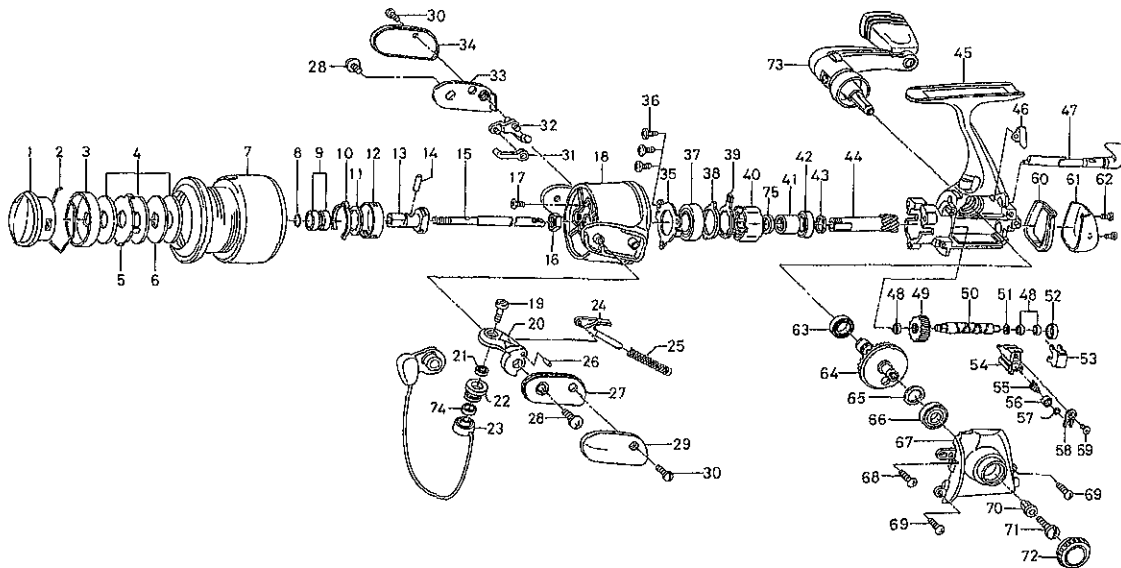

# TOURNAMENT-Z1500iA / 2000iA

Key No.	Parts No.	Parts Name
2-7	F63-4401	SPOOL
1	F63-5601	DRAG KNOB
2	F74-2501	DRAG WASHER RET
3	F63-5401	DRAG KNOB CLICK PLT
4	F63-5001	DRAG WASHER
5	F63-5201	EARED WASHER
6	F63-5101	KEY WASHER
8	637-0601	O RING
9	F01-6401	BALL BEARING A
10	F70-4901	SPOOL CLICK LEAF SPRING
11	F62-5501	SPOOL WASHER
12	F62-5401	CLICK LEAF SPRING HOLDER
13	F62-5301	SPOOL METAL
14	F62-5601	PIN
15	F62-2801	MAIN SHAFT
16	341-9203	ROTOR NUT
17	B55-7601	ROTOR NUT LOCK SCREW
18	F63-3701	ROTOR
19	F62-5201	LINE ROLLER SCREW
20	F62-3501	BAIL ARM
21	F62-5101	BALL BEARING B
22	F62-5001	LINE ROLLER
23	F63-3801	BAIL
24	F69-1101	BAIL SPRING SHAFT
25	F74-2401	BAIL SPRING
26	F62-3701	BAIL ARM PIN
27	F62-3901	SPACER A
28	351-6101	BAIL HOLDER SCREW
29	F62-4002	BAIL SPRING COVER
30	F62-4101	BAIL SPRING COVER SCREW
31	F62-4601	BAIL TRIP PLT
32	F63-4001	BAIL TRIP LEVER
33	F63-4101	SPACER B
34	F62-4902	BAIL TRIP COVER
35	F62-2401	BEARING RET
36	352-2501	BEARING RET SCREW
37	F63-1201	BALL BEARING C
38	F62-2301	ROLLER CLUTCH RET A
39	F62-2201	ROLLER CLUTCH RET B
40	F62-2001	ROLLER CLUTCH

## T-Z2000iA

Key No.	Parts No.	Parts Name
2-7	F69-6701	SPOOL