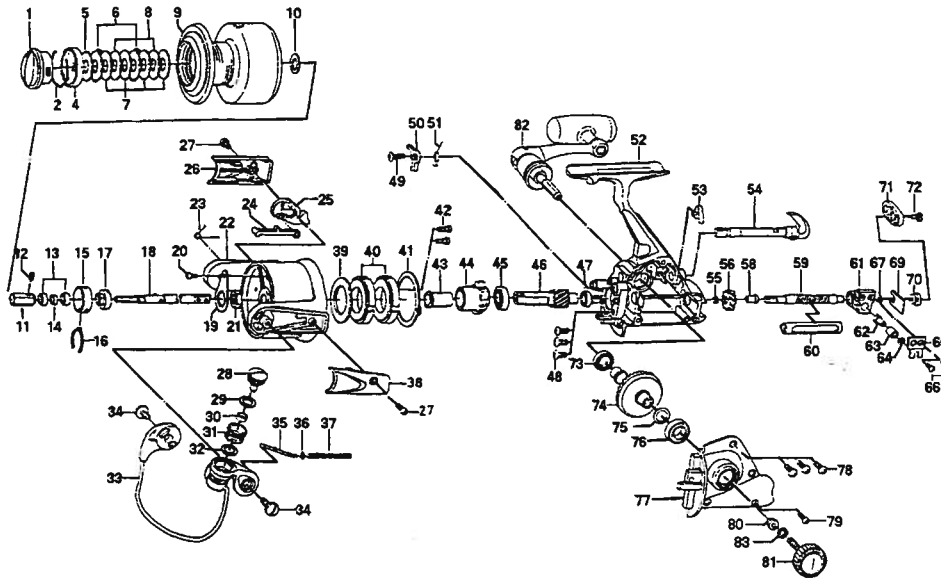

TOURNAMENT-S6000RA

Key No.	Parts No.	Parts Name
2-9	G01-5301	SPOOL
1	G01-3301	DRAG KNOB
2	F71-0001	DRAG WASHER RET
4	F75-6001	DRAG KNOB CLICK PLT
5	F75-5801	DRAG WASHER A
6	F75-5701	EARED WASHER
7	F75-5501	DRAG WASHER B
8	F75-5601	KEY WASHER
10	F13-7501	SPOOL WASHER
11	F23-5701	SHAFT METAL
12	F23-5801	SHAFT METAL SCREW
13	B35-8601	BALL BEARING A
14	F23-5601	SHAFT METAL COLLAR
15	E12-2301	CLICK LEAF SPRING HOLDER
16	B74-7701	SPOOL CLICK LEAF SPRING
17	F80-2301	SPOOL METAL
18	F56-9701	MAIN SHAFT
19	F81-9002	ROTOR NUT HOLD PLT
20	352-2201	ROTOR NUT HOLD PLT SCREW
21	B43-7603	ROTOR NUT
22	F57-1404	ROTOR
23	F29-6801	BAIL TRIP LEVER SPRING
24	F24-3902	BAIL TRIP PLT
25	F23-4202	BAIL TRIP LEVER
26	F24-4604	BAIL TRIP COVER
27	F29-9501	BAIL TRIP COVER SCREW
28	F23-4404	LINE ROLLER SCREW
29	373-2701	LINE ROLLER WASHER A
30	F84-4901	BALL BEARING B
31	F51-0001	LINE ROLLER
32	F44-6202	LINE ROLLER WASHER B
33	G01-4501	BAIL
34	F23-3903	BAIL HOLDER SCREW
35	E32-6701	BAIL SPRING SHAFT
36	E31-3901	BAIL SPRING WASHER
37	F30-4301	BAIL SPRING
38	F24-3804	BAIL SPRING COVER
39	F19-7302	ROLLER CLUTCH WASHER
40	F76-5401	ROLLER CLUTCH
41	F18-3001	BEARING RET