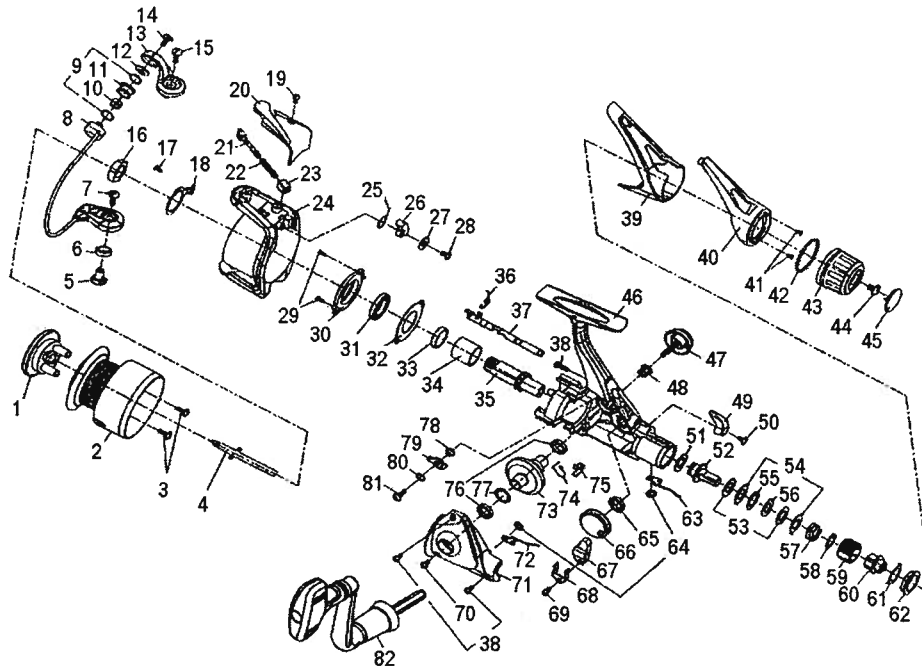

# SWEEPFIRE 3550R/ 4050R

Key No.	Parts No.	Parts Name	Key No.	Parts No.	Parts Name
1	W56-0501	FRONT DRAG KNOB	45	W46-7601	DRAG KNOB SCREW CAP
1-3	W56-0601	SPOOL	46	W56-0801	BODY
4	W38-0302	MAIN SHAFT	47	W48-7301	HANDLE LOCK SCREW
5	W34-0201	BAIL HOLDER NUT	48	W34-4702	HANDLE COLLAR
6	W38-8101	BAIL HOLDER COLLAR	49	W46-7901	A/R LEVER
7	W38-0201	BAIL HOLDER SCREW	50	W38-6101	A/R LEVER SCREW
8	W33-7912	BAIL	51	W38-6201	DRAG METAL WASHER
9	W45-6601	LINE ROLLER WASHER	52	W38-6302	DRAG METAL A
10	W33-8202	LINE ROLLER BUSHING	53	W45-9001	DRAG WASHER B
11	W38-0602	LINE ROLLER	54	W38-6501	EARED WASHER
12	W33-8201	LINE ROLLER COLLAR	55	W38-6601	DRAG WASHER A
13	W51-5702	BAIL ARM	56	W38-6701	KEY WASHER
14	W46-4101	LINE ROLLER SCREW	57	W38-6801	DRAG COIL SPRING
15	W46-6201	BAIL ARM SCREW	58	W38-6901	DRAG SCREW WASHER
16	W38-1102	ROTOR NUT	59	W38-7001	DRAG SCREW
17	W46-4201	ROTOR NUT HOLD PLT SCREW	60	W38-7101	DRAG METAL B
18	W46-4301	ROTOR NUT HOLD PLT	61	W38-7201	DRAG COLLAR
19	W38-1901	BAIL SPRING COVER SCREW	62	W46-5401	DRAG COVER
20	W51-7801	BAIL SPRING COVER	63	W38-5901	CLICK LEAF SPRING B
21	W33-8702	BAIL SPRING SHAFT	64	W38-5001	CLICK LEAF SPRING RET
22	W38-2202	BAIL SPRING	65	W45-8701	OSC GEAR COLLAR
23	W33-8901	BAIL SPRING HOLDER	66	W34-2703	OSC GEAR
24	W56-0701	ROTOR	67	W38-5702	OSC SLIDER
25	W34-0501	BAIL TRIP LEVER SPRING	68	W46-5501	OSC SLIDER RET
26	W34-0602	BAIL TRIP LEVER	69	W38-5501	OSC SLIDER SCREW
27	W46-4501	BAIL TRIP LEVER WASHER	70	W46-5601	SIDE COVER SCREW A
28	W34-0703	BAIL TRIP LEVER SCREW	71	W56-0901	SIDE COVER
29	W46-4601	BEARING RET SCREW	72	W38-5101	CLICK LEAF SPRING A
30	W34-0901	BEARING RET A	73	W34-3802	DRIVE GEAR
31	W34-1701	BALL BEARING	74	W46-5801	A/R PAWL SPRING
32	W34-1101	BEARING RET B	75	W44-1101	A/R CAM SPRING B
33	W47-0401	BEARING RET COLLAR	76	W47-4001	DRIVE GEAR BUSHING
34	W47-0501	SPACING SLEEVE	77	W34-3701	DRIVE GEAR WASHER
35	W47-0601	PINION GEAR	78	W46-5901	A/R PAWL COLLAR A
36	W46-4901	A/R CAM SPRING A	79	W46-6001	A/R PAWL
37	W34-2003	A/R CAM	80	W34-4101	A/R PAWL COLLAR B
38	W38-4201	SIDE COVER SCREW B	81	W34-4301	A/R PAWL SCREW
39	W47-3601	REAR COVER A	82	W51-8001	HANDLE
40	W46-5101	REAR COVER B			
41	W45-9501	REAR COVER B SCREW			
42	W38-7701	O RING			
43	W46-7501	DRAG KNOB			
44	W38-7901	DRAG KNOB SCREW			