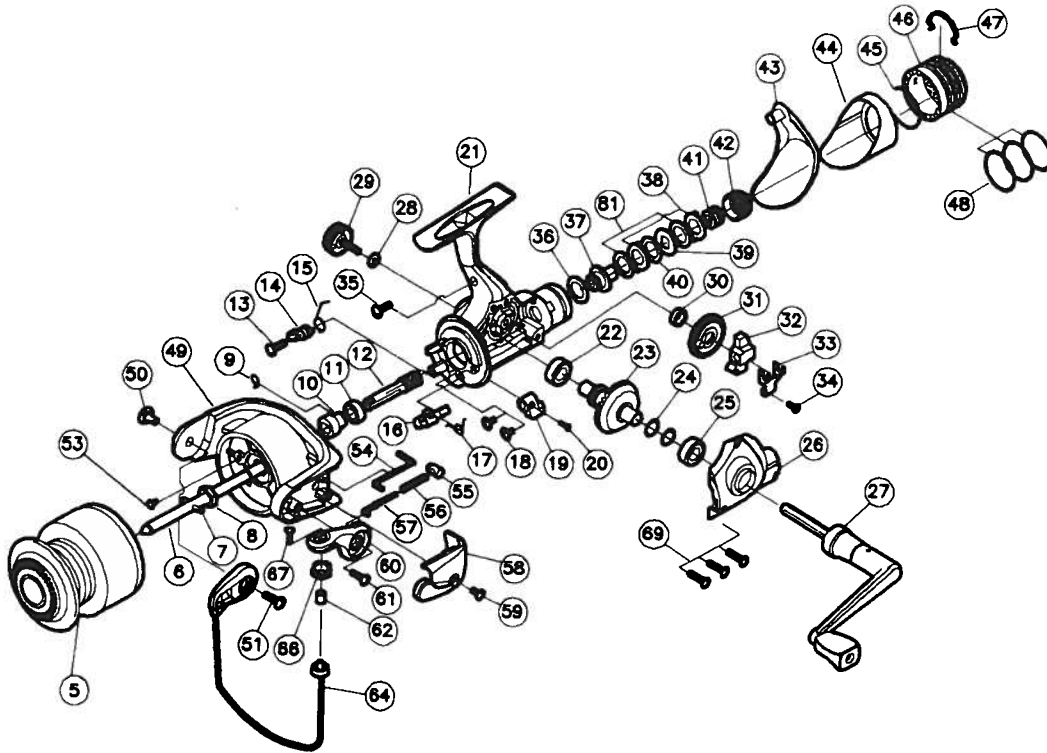

# SWEEPFIRE 3550 / 4050

Key No.	Parts No.	Parts Name
5	W35-0606	SPOOL
6	W01-3501	MAIN SHAFT
8	W01-3201	ROTOR NUT
9	W35-1104	A/R PAWL SPRING A
10	W35-1204	SPRING HOLDER
11	W01-1201	BALL BEARING
12	W35-1501	PINION GEAR
13	W35-1602	A/R PAWL SCREW
14	W35-2001	A/R PAWL
15	W35-2501	A/R PAWL SPRING B
16	W35-2901	A/R CAM
17	W00-2401	A/R CAM SPRING
18	W01-1501	BALL BEARING SCREW
19	W01-0501	A/R LEVER
20	W00-2201	A/R LEVER SCREW
21	W35-3305	BODY
22	W01-0201	DRIVE GEAR BUSHING
23	W01-0301	DRIVE GEAR
24	W01-0401	DRIVE GEAR WASHER
25	W01-0201	SIDE COVER BUSHING
26	W35-3505	SIDE COVER
27	W35-3805	HANDLE
28	W00-3901	HANDLE WASHER
29	W35-3905	HANDLE SCREW
30	W35-4001	OSC GEAR COLLAR
31	W00-9801	OSC GEAR
32	W00-9901	OSC SLIDER
33	W01-0001	OSC SLIDER RET
34	W01-0101	OSC SLIDER RET PLT SCREW
35	W00-3801	REAR COVER SCREW
36	W00-8601	DRAG WASHER A
37	W00-8701	CLICK GEAR
38	W00-8901	EARED WASHER
39	W00-9001	KEY WASHER
40	W00-8801	DRAG WASHER B
41	W00-9101	DRAG COIL SPRING
42	W35-4202	DRAG SCREW

Key No.	Parts No.	Parts Name
43	W35-4502	REAR COVER A
44	W35-4802	REAR COVER B
45	W35-4903	REAR COVER RET
46	W35-5202	DRAG KNOB
47	W35-5303	DRAG KNOB RET
48	W35-5403	O RING
49	W35-5705	ROTOR
50	W35-5903	BAIL HOLDER NUT
51	W35-6001	BAIL HOLDER SCREW
53	W01-5501	ROTOR NUT LOCK SCREW
54	W35-6103	BAIL TRIP LEVER
55	W35-6201	BAIL SPRING HOLDER
56	W35-6303	BAIL SPRING
57	W35-6403	BAIL SPRING SHAFT
58	W35-6503	BAIL TRIP COVER
59	W01-3001	BAIL TRIP COVER SCREW
60	W35-6805	BAIL ARM
61	W01-4101	BAIL ARM SCREW
62	W00-5401	LINE ROLLER COLLAR
64	W35-7206	BAIL
66	W35-7503	LINE ROLLER
67	W00-5501	LINE ROLLER SCREW
69	W00-3801	SIDE COVER SCREW
81	W35-8702	DRAG WASHER C

### SPECIAL PART FOR SW4050

Key No.	Parts No.	Parts Name
5	W35-0706	SPOOL
6	W01-5601	MAIN SHAFT
9	W35-1105	A/R PAWL SPRING A
14	W35-2101	A/R PAWL
31	W01-5001	OSC GEAR
49	W35-5805	ROTOR
54	W35-6104	BAIL TRIP LEVER
58	W35-6504	BAIL TRIP COVER
64	W35-7306	BAIL
81	W35-8702	DRAG WASHER C