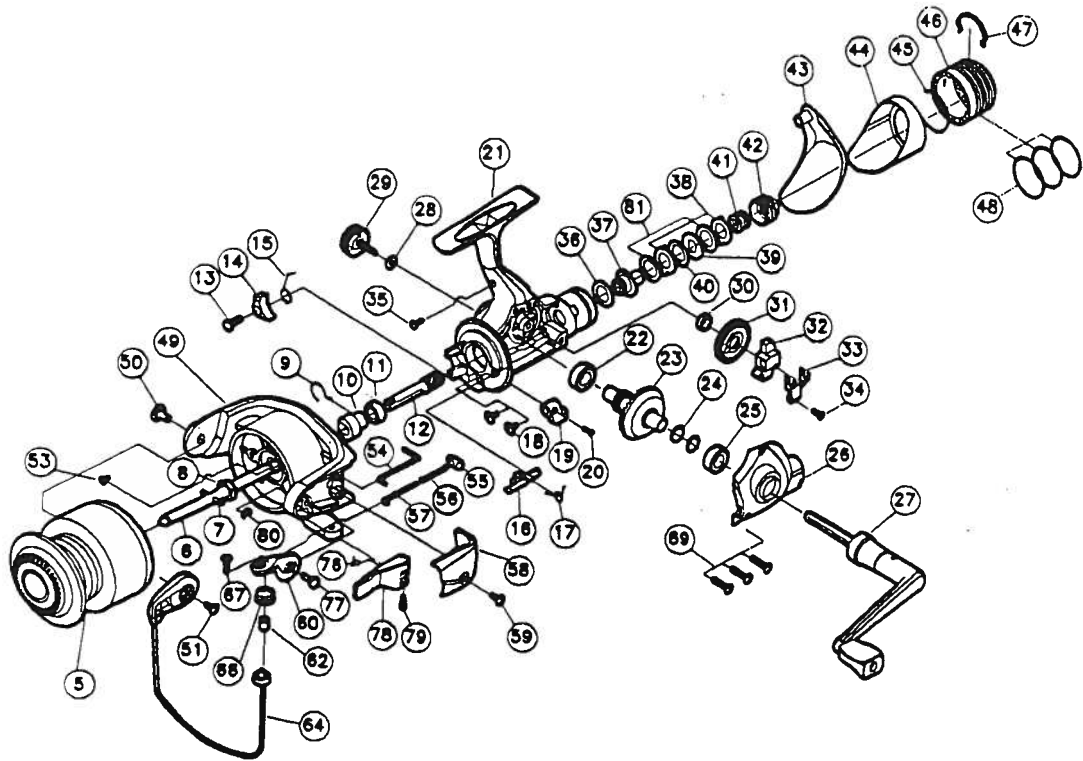

SWEEPFIRE 2555

Key No.	Parts No.	Parts Name
5	W35-0508	SPOOL
6	W00-8001	MAIN SHAFT
8	W00-4801	ROTOR NUT
9	W35-1101	A/R PAWL SPRING A
10	W35-1201	SPRING HOLDER
11	W00-2801	BALL BEARING
12	W35-1401	PINION GEAR
13	W35-1601	A/R PAWL SCREW
14	W35-1701	A/R PAWL
15	W35-2201	A/R PAWL SPRING B
16	W35-2601	A/R CAM
17	W00-2401	A/R CAM SPRING
18	W00-3101	BALL BEARING SCREW
19	W00-2101	A/R LEVER
20	W00-2201	A/R LEVER SCREW
21	W35-3205	BODY
22	W01-7101	DRIVE GEAR BUSHING
23	W00-7201	DRIVE GEAR
24	W00-2001	DRIVE GEAR WASHER
25	W01-7101	SIDE COVER BUSHING
26	W35-3405	SIDE COVER
27	W35-3705	HANDLE
28	W00-3901	HANDLE WASHER
29	W35-3905	HANDLE SCREW
30	W35-4001	OSC GEAR COLLAR
31	W00-6901	OSC GEAR
32	W00-7001	OSC SLIDER
33	W00-7101	OSC SLIDER RET
34	W00-1701	OSC SLIDER RET PLT SCREW
35	W35-4102	REAR COVER SCREW
36	W00-0201	DRAG WASHER A
37	W00-0301	CLICK GEAR
38	W00-0501	EARED WASHER

Key No.	Parts No.	Parts Name
39	W00-0601	KEY WASHER
40	W00-0401	DRAG WASHER B
41	W00-0701	DRAG COIL SPRING
42	W35-4201	DRAG SCREW
43	W35-4402	REAR COVER A
44	W35-4702	REAR COVER B
45	W35-4902	REAR COVER RET
46	W35-5102	DRAG KNOB
47	W35-5302	DRAG KNOB RET
48	W35-5402	O RING
49	W35-5607	ROTOR
50	W35-5902	BAIL HOLDER NUT
51	W35-6001	BAIL HOLDER SCREW
53	W01-5501	ROTOR NUT LOCK SCREW
54	W35-6102	BAIL TRIP LEVER
55	W35-6201	BAIL SPRING HOLDER
56	W35-6302	BAIL SPRING
57	W35-6402	BAIL SPRING SHAFT
58	W35-6502	BAIL TRIP COVER
59	W01-3001	BAIL TRIP COVER SCREW
60	W35-6707	BAIL ARM
62	W00-5401	LINE ROLLER COLLAR
64	W35-7108	BAIL
66	W35-7403	LINE ROLLER
67	W00-5501	LINE ROLLER SCREW
69	W00-3801	SIDE COVER SCREW
76	W35-8201	TRIGGER SPRING
77	W35-8301	BAIL ARM SCREW
78	W35-8402	TRIGGER LEVER
79	W35-8501	TRIGGER SCREW
80	W35-8601	BAIL ARM SCREW RET
81	W35-8701	DRAG WASHER C