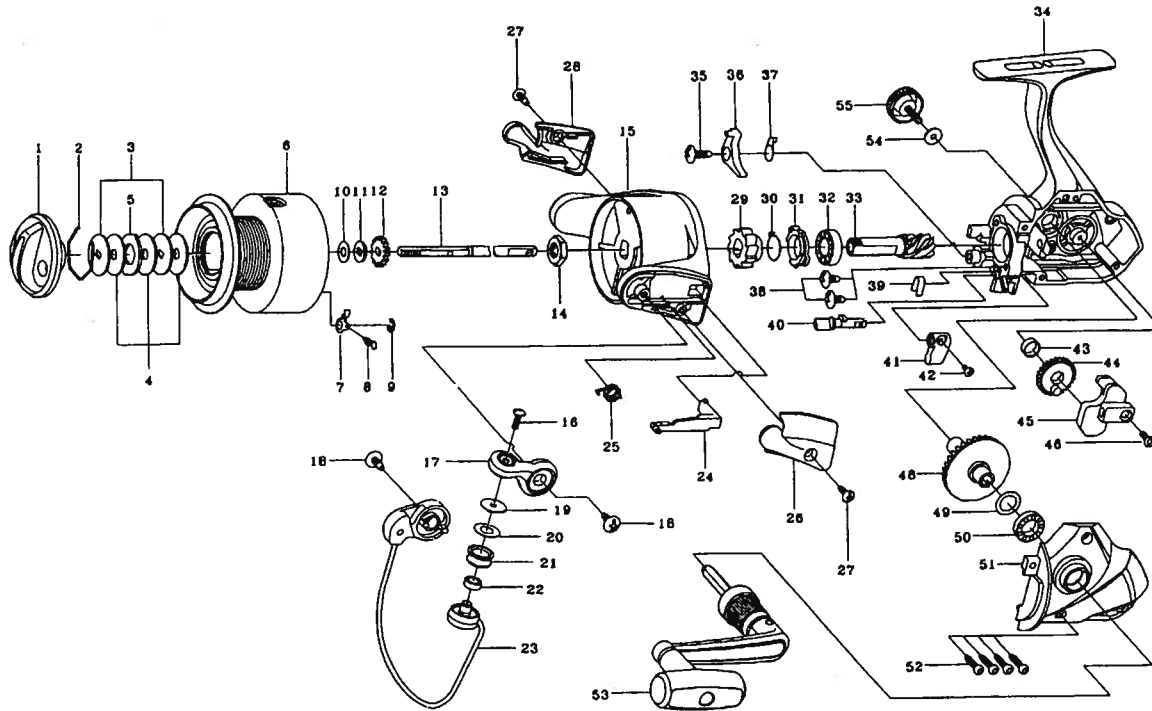

SPINSTAR-Z3500C / 4000C

Key No.	Parts No.	Parts Name
2-9	G07-0801	SPOOL
2-9	G12-1901	SPOOL (EXTRA)
1	F32-9508	DRAG KNOB
2	171-7701	DRAG WASHER RET
3	F09-4901	KEY WASHER
4	E13-6003	DRAG WASHER
5	373-3603	EARED WASHER
7	B07-5304	CLICK PAWL
8	E40-3101	CLICK SPRING
9	320-5901	CLICK RET
10	F09-4800	SPOOL WASHER A
11	F09-4701	SPOOL WASHER B
12	E46-2701	CLICK GEAR
13	F99-2301	MAIN SHAFT
14	340-6602	ROTOR NUT
15	F31-3908	ROTOR
16	B67-9304	LINE ROLLER SCREW
17	F61-9201	BAIL ARM
18	B84-2102	BAIL HOLDER SCREW
19	F44-6302	ROLLER COLLAR
20	F44-6202	LINE ROLLER WASHER
21	F45-4902	LINE ROLLER
22	F05-5601	BALL BEARING A
23	F99-2701	BAIL
24	E46-2101	BAIL TRIP LEVER
25	F12-8901	BAIL SPRING
26	F31-4324	BAIL SPRING COVER
27	E36-4202	BAIL HOLDER COVER SCREW
28	F31-4408	BAIL HOLDER COVER
29	F31-9801	A/R RATCHET
30	F20-1101	A/R PAWL SPRING B
31	F20-1001	A/R COLLAR
32	L03-6502	BALL BEARING B

Key No.	Parts No.	Parts Name
33	E52-0101	PINION GEAR
34	G07-0401	BODY
35	E00-7101	A/R PAWL SCREW
36	F19-9901	A/R PAWL
37	F19-9801	A/R PAWL SPRING A
38	E03-7801	BEARING RET SCREW
39	F19-5201	A/R CAM SPRING
40	F98-9301	A/R CAM
41	F98-9201	A/R LEVER
42	F98-9401	A/R LEVER SCREW
43	F13-1601	OSC GEAR COLLAR
44	G18-9301	OSC GEAR
45	F99-2201	OSC SLIDER
46	352-1505	OSC SLIDER SCREW
48	E52-0201	DRIVE GEAR
49	373-7808	DRIVE GEAR WASHER
50	631-6901	BALL BEARING C
51	F99-2403	SIDE COVER
52	E15-8602	SIDE COVER SCREW
53	G07-0501	HANDLE
54	F02-0201	HANDLE WASHER
55	F03-5605	HANDLE SCREW

Z4000C Special Parts

Key No.	Parts No.	Parts Name
2-9	G07-1201	SPOOL
2-9	G12-2101	SPOOL (EXTRA)
15	F31-4208	ROTOR
23	F99-4001	BAIL
24	E46-3101	BAIL TRIP LEVER
34	G07-0402	BODY
51	F99-2404	SIDE COVER