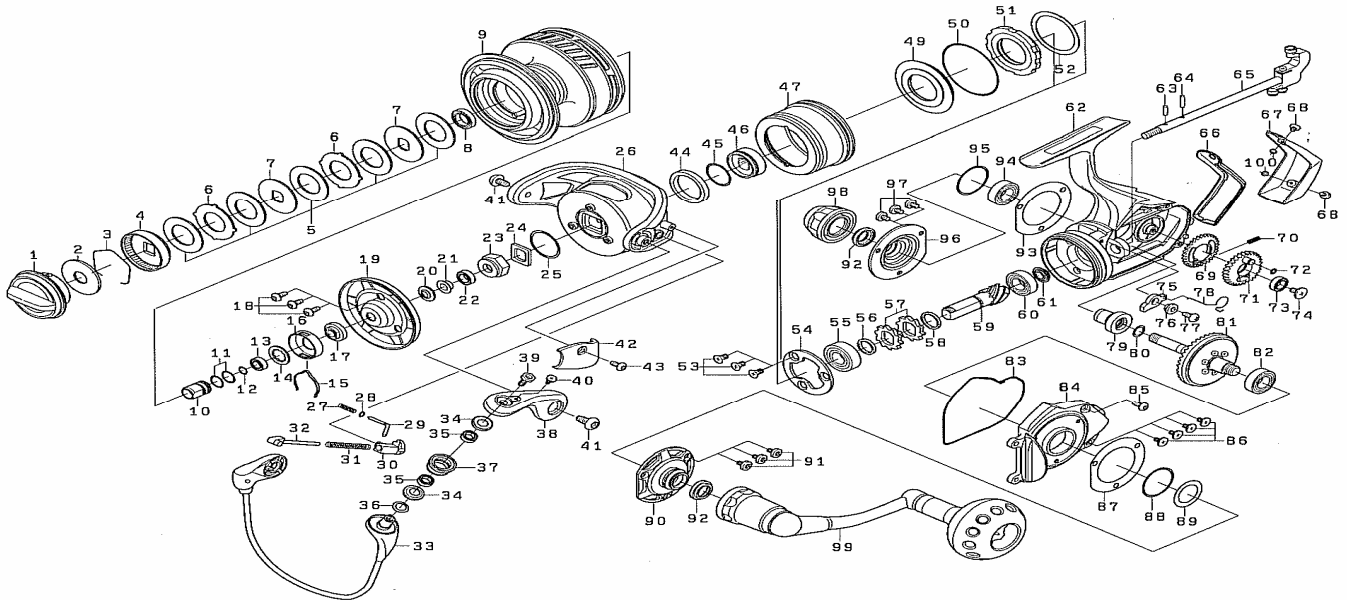

Please order by parts number, not key number
 Veuillez indiquer le numéro de la pièce (Non "Key" No.)

SPINNING REEL

SALTIGA 6500H

Key No.	Parts No.	Parts Name
1	H50-6801	DRAG KNOB AS
2	H61-6701	WASHER
3	F71-0001	RING
4	G16-5603	RATCHET
5	H24-7202	WASHER
6	G16-5902	WASHER
7	G16-2702	WASHER
8	G15-6801	BALL BEARING
2~9	H68-6401	SPOOL AS
10	G33-9202	SPOOL METAL
11	G33-9401	O-RING
12	G33-9101	O-RING
13	G31-4901	BALL BEARING
14	G34-1500	WASHER
15	G34-1401	LEAF SPRING
16	G34-1301	CAP
17	G33-9001	SPOOL METAL
18	H50-3901	SCREW
19	H68-5701	COLLAR
20	H68-5601	PACKING
21	H68-5501	COLLAR
22	B86-1702	BALL BEARING
23	H68-5401	NUT
24	H68-5301	PLATE
25	F27-4501	O-RING
26	H68-4501	ROTOR
27	H78-2801	SPRING
28	E27-2501	WASHER
29	H68-4601	SHAFT
30	H68-4701	COLLAR
31	G41-8101	SPRING
32	G33-7301	KICK ARM
33	H68-4901	BAIL AS
34	G16-2001	PACKING
35	G37-0905	BALL BEARING
36	E09-6500	WASHER
37	H79-4601	LINE ROLLER
38	H50-3603	ARM LEVER
39	H50-4701	SCREW
40	H53-1501	SCREW
41	H50-3701	SCREW
42	H68-4801	COVER(A)
43	H50-3901	SCREW
44	H68-7201	WASHER
45	G33-8401	O-RING
46	H68-8601	CLUTCH RING
47	H71-9401	NUT AS
49	H53-5301	MAGNET AS
50	H50-2601	O-RING