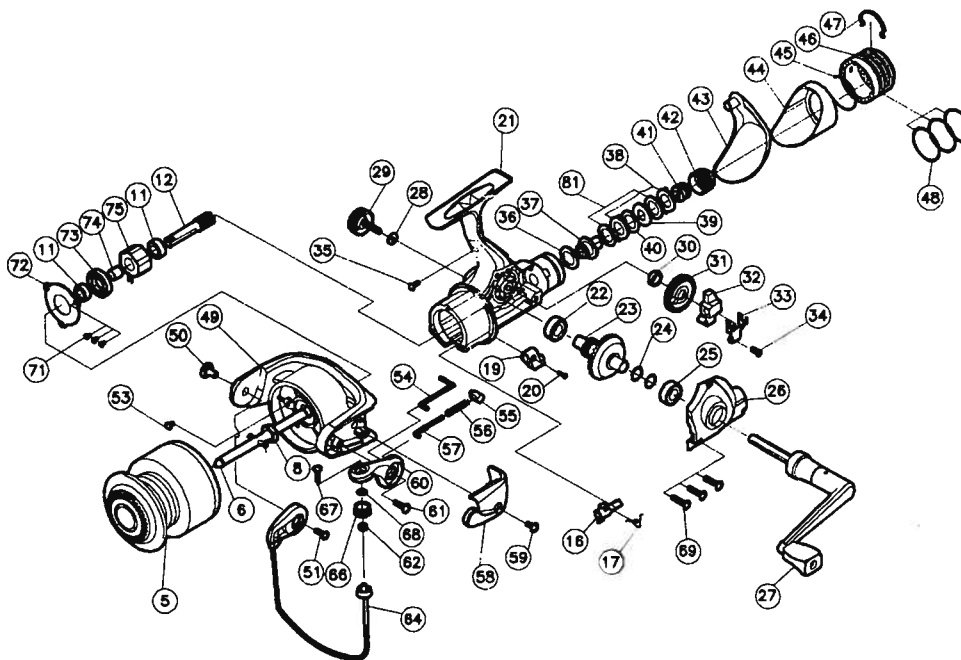

SAMURAI 3550-7i / 4050-7i

Key No.	Parts No.	Parts Name
5	W35-0605	SPOOL
5	W35-0609	SPOOL (EXTRA)
6	W01-3501	MAIN SHAFT
8	W01-3201	ROTOR NUT
11	W01-1201	BALL BEARING A
12	W35-1503	PINION GEAR
16	W35-3001	A/R CAM
17	W00-2401	A/R CAM SPRING
19	W01-0501	A/R LEVER
20	W00-2201	A/R LEVER SCREW
21	W35-3304	BODY
22	W01-1202	BALL BEARING B
23	W01-0301	DRIVE GEAR
24	W01-0401	DRIVE GEAR WASHER
25	W01-1202	BALL BEARING C
26	W35-3504	SIDE COVER
27	W35-3804	HANDLE
28	W00-3901	HANDLE WASHER
29	W35-3904	HANDLE SCREW
30	W35-4002	BALL BEARING D
31	W00-9801	OSC GEAR
32	W00-9901	OSC SLIDER
33	W01-0001	OSC SLIDER RET
34	W01-0101	OSC SLIDER HOLD PLT SCREW
35	W00-3801	REAR COVER SCREW
36	W00-8601	DRAG WASHER A
37	W00-8701	CLICK GEAR
38	W00-8901	EARED WASHER
39	W00-9001	KEY WASHER
40	W00-8801	DRAG WASHER B
41	W00-9101	DRAG COIL SPRING
42	W35-4202	DRAG SCREW
43	W35-4501	REAR COVER A
44	W35-4801	REAR COVER B
45	W35-4903	REAR COVER RET
46	W35-5201	DRAG KNOB
47	W35-5303	DRAG KNOB RET

Key No.	Parts No.	Parts Name
48	W35-5403	O RING
49	W35-5704	ROTOR
50	W35-5903	BAIL HOLDER NUT
51	W35-6001	BAIL HOLDER SCREW
53	W01-5501	ROTOR NUT HOLD PLT SCREW
54	W35-6103	BAIL TRIP LEVER
55	W35-6201	BAIL SPRING HOLDER
56	W35-6303	BAIL SPRING
57	W35-6403	BAIL SPRING SHAFT
58	W35-6503	BAIL TRIP COVER
59	W01-3001	BAIL TRIP COVER SCREW
60	W35-6804	BAIL ARM
61	W01-4101	BAIL ARM SCREW
62	W35-6901	BALL BEARING E
64	W35-7205	BAIL
66	W35-7502	LINE ROLLER
67	W00-5501	LINE ROLLER SCREW
68	W35-7601	LINE ROLLER WASHER
69	W00-3801	SIDE COVER SCREW
71	W35-7701	BEARING RET SCREW
72	W35-7802	BEARING RET
73	W35-7902	BALL BEARING COLLAR
74	W35-8002	SPACING SLEEVE
75	W35-8103	ROLLER CLUTCH
81	W35-8702	DRAG WASHER C

SPECIAL PART FOR SW4050-7I

Key No.	Parts No.	Parts Name
5	W35-0705	SPOOL
5	W35-0710	SPOOL (EXTRA)
6	W01-5601	MAIN SHAFT
31	W01-5001	OSC GEAR
49	W35-5804	ROTOR
54	W35-6104	BAIL TRIP LEVER
58	W35-6504	BAIL TRIP COVER
64	W35-7305	BAIL
81	W35-8702	DRAG WASHER C