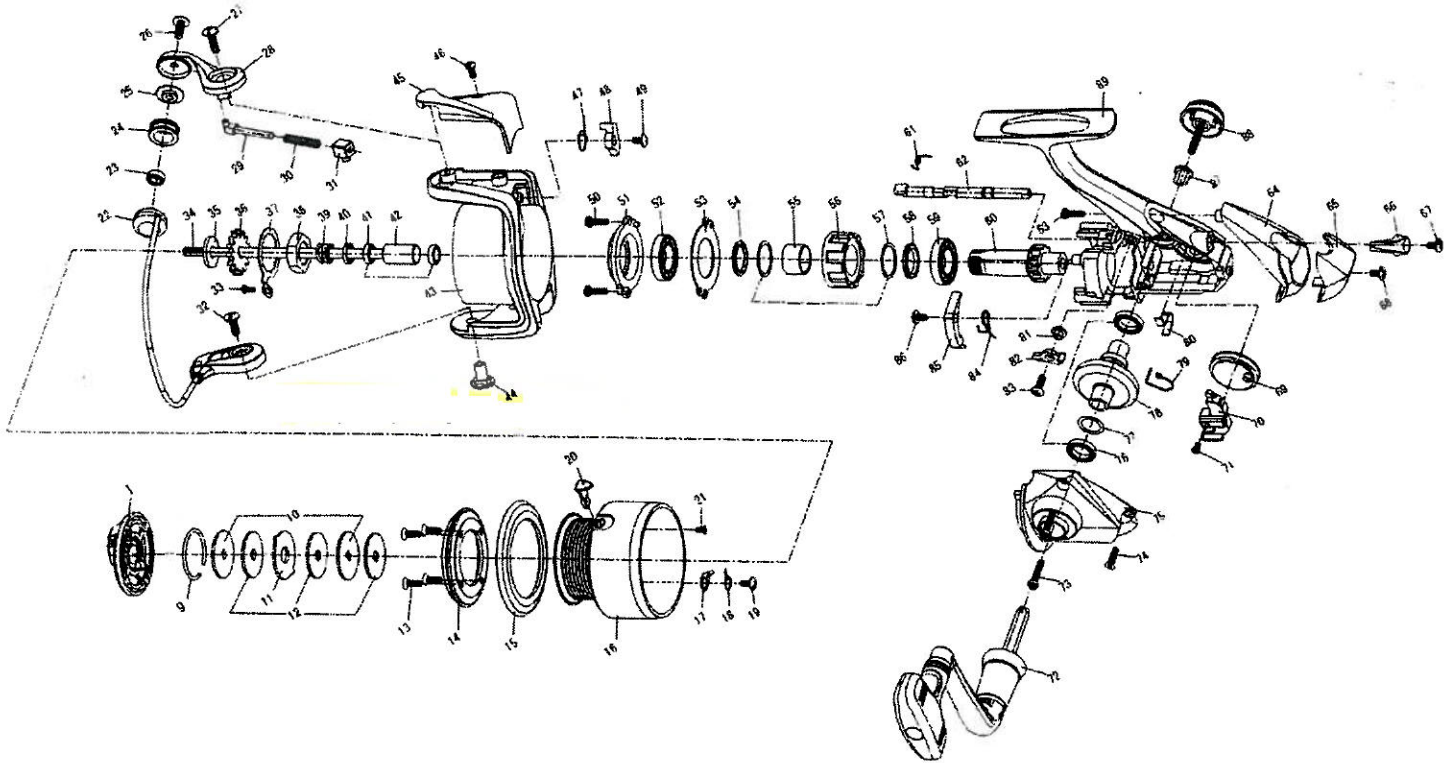

SAMURAI 3500-7i / 4000-7i

Key No.	Parts No.	Parts Name
1	W33-5802	DRAG KNOB ASSY
9	W33-5901	DRAG WASHER RET
10	W33-6002	KEY WASHER
11	W33-6102	EARED WASHER
12	W33-6202	DRAG WASHER
13	W33-6302	SPOOL RING RET SCREW
14	W33-6403	SPOOL RING RET
15	W33-6503	SPOOL RING
17	W30-1901	CLICK PAWL
18	W30-2101	CLICK SPRING
19	W33-7202	CLICK PAWL SCREW
20	W33-7302	LINE HOLDER
21	W33-7402	LINE HOLDER SCREW
9-21	W33-7701	SPOOL
9-21	W33-7711	SPOOL (EXTRA)
22	W33-7903	BAIL
23	W33-8002	BALL BEARING A
24	W33-8102	LINE ROLLER
25	W33-8202	LINE ROLLER COLLAR
26	W33-8301	LINE ROLLER SCREW
27	W33-8401	BAIL ARM SCREW
28	W33-8601	BAIL ARM
29	W33-8702	BAIL SPRING SHAFT
30	W33-8802	BAIL SPRING
31	W33-8901	BAIL SPRING HOLDER
32	W33-9001	BAIL HOLDER SCREW
33	W33-9102	ROTOR NUT HOLD PLT SCREW
34	W33-9206	MAIN SHAFT
35	W33-9302	MAIN SHAFT WASHER
36	W33-9402	CLICK GEAR
37	W33-9501	ROTOR NUT HOLD PLT
38	W33-9601	ROTOR NUT
39	W33-9701	MAIN SHAFT SPRING
40	W33-9801	BALL BEARING COLLAR A
41	W33-9902	BALL BEARING B
42	W34-0001	SPACING SLEEVE A
43	W34-0103	ROTOR
44	W34-0201	BAIL HOLDER NUT
45	W34-0303	BAIL SPRING COVER
46	W34-0401	BAIL SPRING COVER SCREW
47	W34-0501	BAIL TRIP LEVER SPRING
48	W34-0602	BAIL TRIP LEVER
49	W34-0703	BAIL TRIP LEVER SCREW
50	W34-0801	BEARING RET SCREW