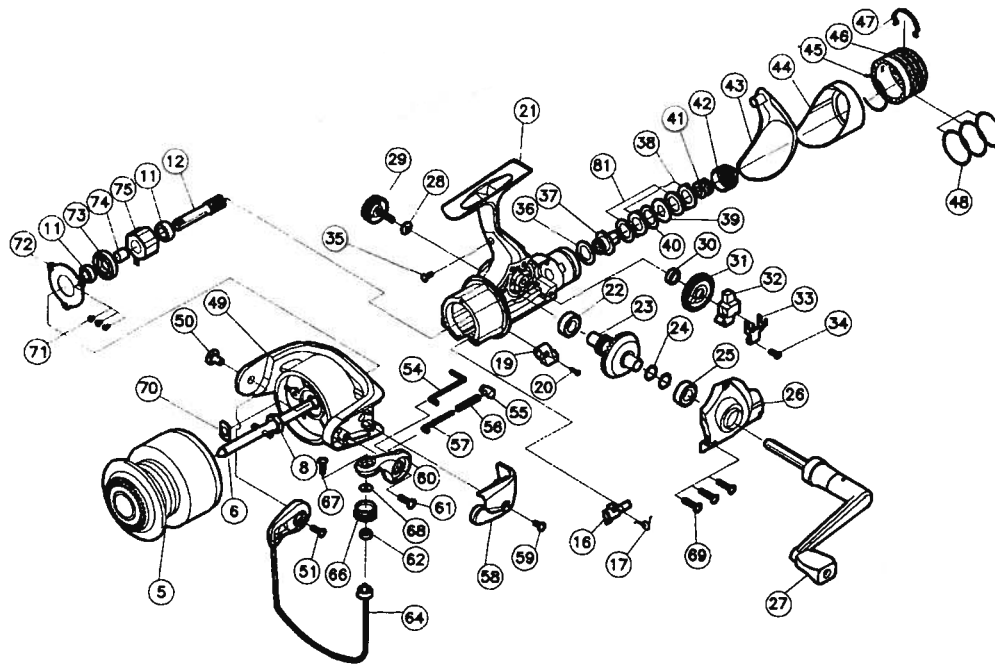

SAMURAI 1550-7i

Key No.	Parts No.	Parts Name
5	W35-0405	SPOOL
5	W35-0412	SPOOL (EXTRA)
6	W00-5101	MAIN SHAFT
8	W00-4801	ROTOR NUT
11	W00-2801	BALL BEARING A
12	W35-1303	PINION GEAR
16	W35-2801	A/R CAM
17	W00-2401	A/R CAM SPRING
19	W00-2101	A/R LEVER
20	W00-2201	A/R LEVER SCREW
21	W35-3104	BODY
22	W01-5701	BALL BEARING B
23	W00-1901	DRIVE GEAR
24	W00-2001	DRIVE GEAR WASHER
25	W01-5701	BALL BEARING C
26	W35-3304	SIDE COVER
27	W35-3604	HANDLE
28	W00-3901	HANDLE WASHER
29	W35-3904	HANDLE SCREW
30	W35-4002	BALL BEARING D
31	W00-1401	OSC GEAR
32	W00-1501	OSC SLIDER
33	W00-1601	OSC SLIDER RET
34	W00-1701	OSC SLIDER RET PLT SCREW
35	W35-4102	REAR COVER SCREW
36	W00-0201	DRAG WASHER A
37	W00-0301	CLICK GEAR
38	W00-0501	EARED WASHER
39	W00-0601	KEY WASHER
40	W00-0401	DRAG WASHER B
41	W00-0701	DRAG COIL SPRING

Key No.	Parts No.	Parts Name
42	W35-4201	DRAG SCREW
43	W35-4301	REAR COVER A
44	W35-4601	REAR COVER B
45	W35-4901	REAR COVER RET
46	W35-5001	DRAG KNOB
47	W35-5301	DRAG KNOB RET
48	W35-5401	O RING
49	W35-5505	ROTOR
50	W35-5901	BAIL HOLDER NUT
51	W35-6001	BAIL HOLDER SCREW
54	W35-6101	BAIL TRIP LEVER
55	W35-6201	BAIL SPRING HOLDER
56	W35-6301	BAIL SPRING
57	W35-6401	BAIL SPRING SHAFT
58	W35-6501	BAIL TRIP COVER
59	W00-4601	BAIL TRIP COVER SCREW
60	W35-6605	BAIL ARM
61	W00-5701	BAIL ARM SCREW
62	W35-6901	BALL BEARING E
64	W35-7006	BAIL
66	W35-7402	LINE ROLLER
67	W00-5501	LINE ROLLER SCREW
68	W35-7601	LINE ROLLER WASHER
69	W00-3801	SIDE COVER SCREW
70	W00-4901	ROTOR NUT HOLD PLT
71	W35-7701	BEARING RET SCREW
72	W35-7801	BEARING RET
73	W35-7901	COLLAR
74	W35-8001	SPACING SLEEVE
75	W35-8101	ROLLER CLUTCH
81	W35-8701	DRAG WASHER C