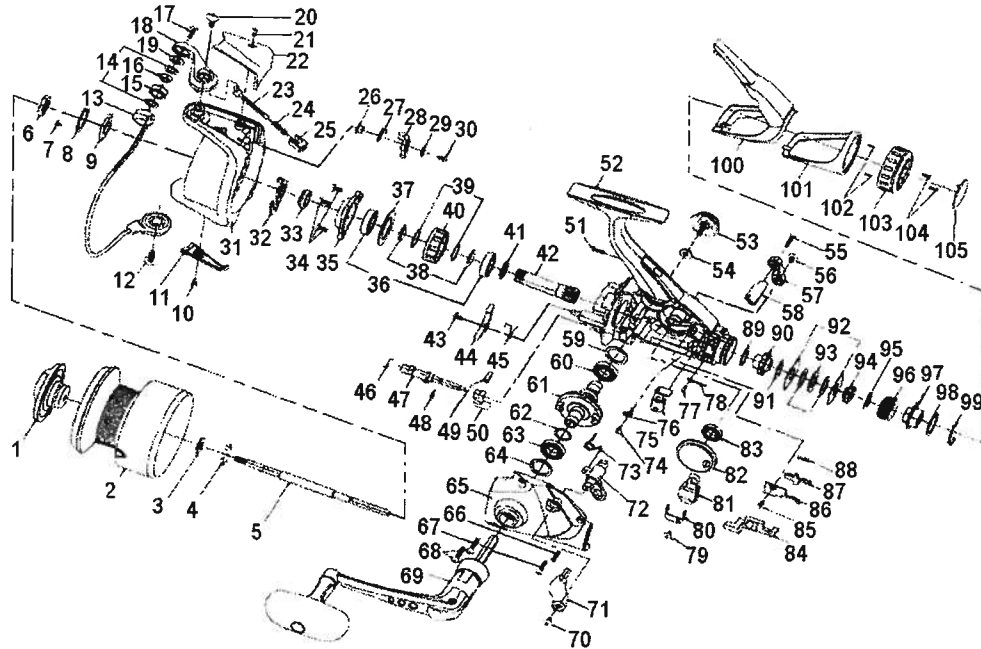

# SPINNING REEL **REGAL PLUS 4500/5000BRi**

Key No.	Parts No.	Parts Name	Key No.	Parts No.	Parts Name	Key No.	Parts No.	Parts Name
1	W36-9501	FRONT DRAG KNOB	37	W49-7501	BEARING RET COLLAR	75	W49-9501	CLICK LEAF SPRING A
2	W49-6301	SPOOL	38	W39-2401	ROLLER CLUTCH COLLAR	76	W49-9601	OSC PLT
2	W49-6401	SPOOL (EXTRA)	39	W34-1501	ROLLER CLUTCH WASHER	77	W49-9701	CLICK LEAF SPRING B SCREW
3	W36-9301	SPOOL WASHER	40	W49-7601	ROLLER CLUTCH	78	W49-3201	CLICK LEAF SPRING B
4	W36-9201	CLICK GEAR	41	W39-1801	PINION WASHER	79	W38-5501	OSC SLIDER RET SCREW
5	W49-6501	MAIN SHAFT	42	W49-7701	PINION GEAR	80	W49-9801	OSC SLIDER RET
6	W30-8701	ROTOR NUT	43	W39-1401	A/R PAWL SCREW	81	W49-9901	OSC SLIDER
7	W36-8901	ROTOR NUT HOLD PLT SCREW	44	W39-1301	A/R PAWL	82	W30-5401	OSC GEAR
8	W30-6501	ROTOR NUT HOLD PLT	45	W39-1201	A/R PAWL SPRING B	83	W34-3602	BALL BEARING E
9	W30-8201	ROTOR NUT COLLAR	46	W34-1901	A/R CAM SPRING	84	W50-0001	CLUTCH PLT RET
10	W49-6601	BAIL HOLDER COVER SCREW	47	W49-7801	A/R CAM	85	W49-3401	CLUTCH PLT SCREW
11	W49-6701	BAIL HOLDER COVER	48	W49-0801	A/R CAM RET	86	W50-0101	CLUTCH PLT
12	W36-8601	BAIL HOLDER SCREW	49	W49-7901	A/R LEVER SPRING	87	W50-0201	CLUTCH TRIP LEVER
13	W49-6801	BAIL	50	W49-8001	A/R LEVER	88	W50-0301	CLUTCH TRIP LEVER SPRING
14	W45-6601	LINE ROLLER WASHER	51	W34-0401	REAR COVER A SCREW	89	W50-0401	DRAG METAL A WASHER
15	W36-8101	LINE ROLLER	52	W49-8101	BODY	90	W50-0501	DRAG METAL A
16	W49-6901	BALL BEARING A	53	W36-0201	HANDLE SCREW	91	W50-0601	DRAG WASHER
17	W33-8202	LINE ROLLER COLLAR	54	W30-6401	HANDLE SCREW WASHER	92	W50-0701	EARED WASHER
18	W49-7001	BAIL ARM	55	W49-8201	A/R LEVER SCREW	93	W50-0801	KEY WASHER
19	W33-8301	LINE ROLLER SCREW	56	W30-9401	CLUTCH LEVER SCREW A	94	W50-0901	DRAG COIL SPRING
20	W36-8601	BAIL ARM SCREW	57	W49-8301	CLUTCH LEVER A	95	W50-1001	DRAG COIL SPRING WASHER
21	W49-6601	BAIL SPRING COVER SCREW	58	W49-8401	CLUTCH LEVER BRIDGE	96	W50-1101	DRAG SCREW
22	W39-3402	BAIL SPRING COVER	59, 64	W49-8501	BALL BEARING WASHER	97	W50-1201	DRAG METAL B
23	W39-3301	BAIL SPRING SHAFT	60	W49-8601	BALL BEARING C	98	W50-1301	DRAG METAL B WASHER
24	W39-3201	BAIL SPRING	61	W49-8701	DRIVE GEAR	99	W50-1401	DRAG SCREW RET
25	W39-3101	BAIL SPRING HOLDER	62	W49-8801	DRIVE GEAR WASHER	100	W50-1501	REAR COVER A
26	W39-2801	BAIL TRIP LEVER COLLAR	63	W49-8601	BALL BEARING D	101	W50-1601	REAR COVER B
27	W31-1701	BAIL TRIP LEVER SPRING	65	W49-8901	SIDE COVER	102	W49-5001	REAR COVER B SCREW
28	W39-2901	BAIL TRIP LEVER	66	W34-3201	SIDE COVER SCREW A	103	W50-1701	DRAG KNOB
29	W46-4501	BAIL TRIP LEVER WASHER	67	W34-3101	SIDE COVER SCREW B	104	W33-6301	DRAG KNOB SCREW
30	W39-3001	BAIL TRIP LEVER SCREW	68	W36-3401	SIDE COVER SCREW C	105	W50-1801	DRAG KNOB SCREW CAP
31	W49-7101	ROTOR	69	W49-9001	HANDLE			
32	W39-2601	A/R PAWL SPRING A	70	W40-2401	CLUTCH LEVER SCREW B			
33	W49-7201	A/R PAWL COLLAR	71	W49-9101	CLUTCH LEVER B			
34	W39-0301	BEARING RET SCREW	72	W49-9201	CLUTCH CAM			
35	W49-7301	BEARING RET	73	W49-9301	CLUTCH CAM SPRING			
36	W49-7401	BALL BEARING B	74	W49-9401	CLICK LEAF SPRING A SCREW			