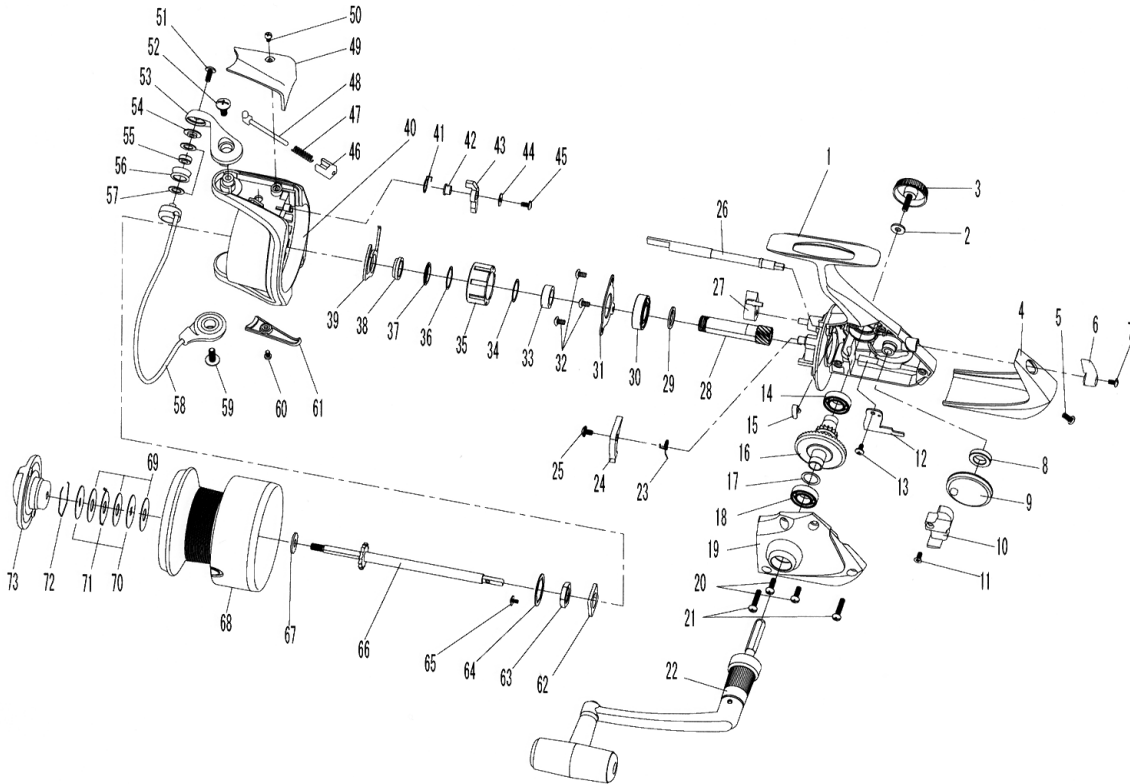

SPINNING REEL

OPUS 4500/5000

Please order by parts number, not key number
Bitte, Best.-Nr. angeben (Nicht "Key"-Nr.)
Veuillez indiquer le numero de la pièce (Non "Key" No.)

Key No.	Parts No.	Parts Name
1	6W3900020	Body
2	6W3064010	Washer (A)
3	6W3901010	Handle Screw
4	6W3902020	Rear Cover
5	6W3903010	Screw (A)
6	6W3603010	Anti-Reverse Lever
7	6W3604010	Screw (B)
8	6W3056010	Bushing (A)
9	6W3054010	Oscillating Gear
10	6W3053010	Oscillating Slider
11	6W3051010	Screw (C)
12	6W3050010	Plate
13	6W3906010	Screw (D)
14	6W3038010	Bushing (B)
15	6W3907010	Anti-Reverse Cam Spring
16	6W3034010	Drive Gear
17	6W3044010	Washer (B)
18	6W3042010	Bushing (C)
19	6W3908020	Side Cover
20	6W3909010	Screw (E)
21	6W3910010	Screw (F)
22	6W3911020	Handle Assembly
23	6W3912010	Anti-Reverse Pawl Spring (A)
24	6W3913010	Anti-Reverse Pawl (A)
25	6W3914010	Screw (G)
26	6W3915010	Anti-Reverse Cam
27	6W3916010	Anti-Reverse Pawl (B)
28	6W3917010	Pinion Gear
29	6W3918010	Washer (C)
30	6W3015010	Ball Bearing
31	6W3919010	Bearing Retainer
32	6W3095010	Screw (H)
33	6W3920010	Spacing Sleeve
34	6W3921010	Washer (D)
35	6W3922010	Roller Clutch
36	6W3923010	Washer (E)
37	6W3924010	Collar (A)
38	6W3925010	Collar (B)
39	6W3926010	Anti-Reverse Pawl Spring (B)
40	6W3927020	Rotor
41	6W3117010	Bail Trip Lever Spring
42	6W3928010	Collar (C)
43	6W3929010	Bail Trip Lever
44	6W3118010	Washer (F)
45	6W3930010	Screw (I)
46	6W3931010	Bail Spring Holder
47	6W3932010	Bail Spring
48	6W3933010	Bail Spring Shaft
49	6W3934020	Cover (A)
50	6W3674010	Screw (J)
51	6W3676010	Screw (K)
52	6W3675010	Screw (L)
53	6W3935020	Bail Arm
54	6W3062010	Collar (D)
55	6W3680510	Bushing (D)
56	6W3681010	Line Roller
57	6W3061010	Washer (G)
58	6W3936020	Bail Assembly
59	6W3675010	Screw (M)
60	6W3674010	Screw (N)
61	6W3937020	Cover (B)
62	6W3082010	Washer (H)
63	6W3087010	Rotor Nut
64	6W3065010	Rotor Nut Holding Plate
65	6W3689010	Screw (O)
66	6W3938010	Main Shaft
67	6W3939010	Click Gear
68-72	6W3940030	Spool Assembly
69	6W3696010	Drag Washer
70	6W3697010	Key Washer
71	6W3698010	Eared Washer
72	6W3699010	Drag Washer Retainer
73	6W3695010	Drag Knob Assembly

OPUS 5000 SPECIAL PARTS		
Key No.	Parts No.	Parts Name
68-72	6W3940040	Spool Assembly