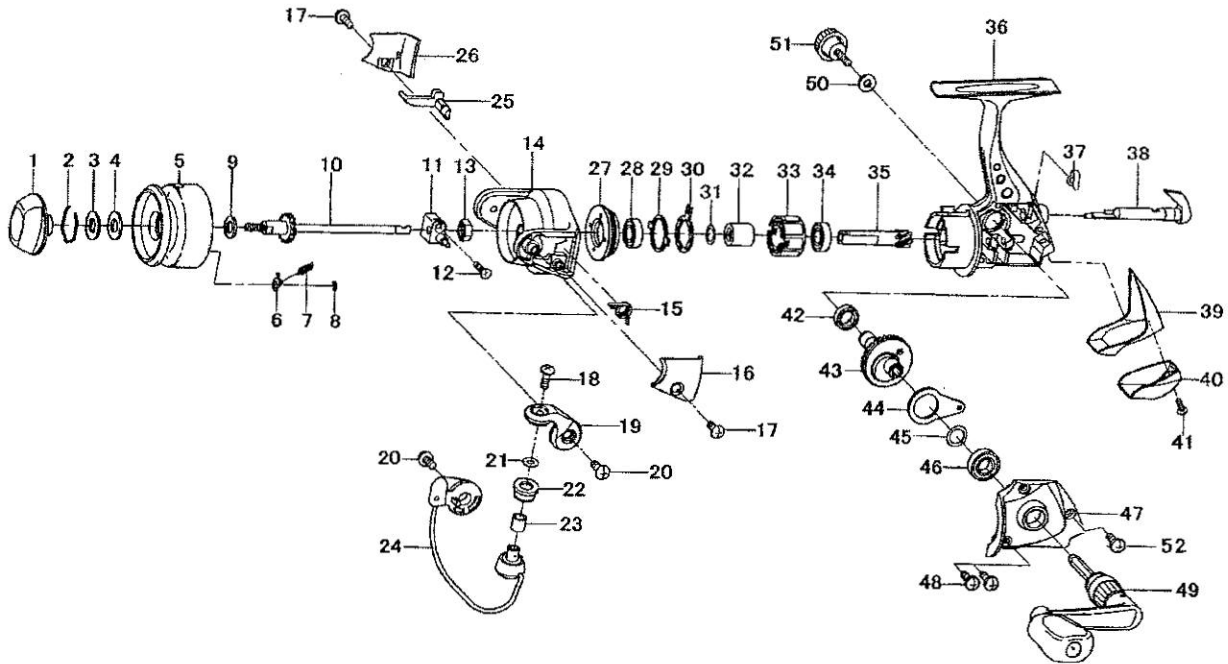

LAGUNA 500 / 1000

Key No.	Parts No.	Parts Name
1	E58-4201	DRAG KNOB
2	F66-7901	DRAG WASHER RET
3	F66-7801	KEY WASHER
4	F66-7701	DRAG WASHER
2-8	E58-2401	SPOOL
2-8	E58-4501	SPOOL (EXTRA)
6	F66-7601	CLICK PAWL
7	144-1211	CLICK SPRING
8	B86-4101	CLICK RET
9	F66-7000	SPOOL WASHER
10	F66-6302	MAIN SHAFT
11	E32-0601	OSC SUPPORT
12	E15-0201	OSC SUPPORT SCREW
13	342-4001	ROTOR NUT
14	E58-1301	ROTOR
15	E32-0201	BAIL SPRING
16	E58-1501	BAIL SPRING COVER
17	352-2501	BAIL SPRING COVER SCREW
18	G01-8601	LINE ROLLER SCREW
19	E58-1401	BAIL ARM
20	351-6101	BAIL ARM SCREW
21	F89-7101	LINE ROLLER WASHER
22	F62-5001	LINE ROLLER
23	G02-0801	BALL BEARING A
24	E58-1801	BAIL
25	E58-1601	BAIL TRIP LEVER
26	E58-1701	BAIL TRIP LEVER COVER
27	E58-0801	BEARING RET
28	E18-2801	BALL BEARING B

Key No.	Parts No.	Parts Name
29	F62-2301	CLUTCH CAM RET
30	E58-0701	CLUTCH CAM
31	B12-8701	CLUTCH CAM WASHER
32	E58-0601	SPACING SLEEVE
33	G22-0601	ROLLER CLUTCH
34	E18-2801	BALL BEARING C
35	E58-0501	PINION GEAR
36	E58-0101	BODY
37	F66-4501	A/R CAM SPRING
38	E58-0301	A/R LEVER
39	E58-1101	REAR COVER A
40	E58-1201	REAR COVER B
41	F98-9401	REAR COVER SCREW
42	F69-0801	BALL BEARING D
43	F66-6101	DRIVE GEAR
44	F66-6501	OSC SLIDER
45	375-8500	DRIVE GEAR WASHER
46	637-5701	BALL BEARING E
47	E58-1001	SIDE COVER
48	351-7801	SIDE COVER SCREWA
49	E58-2101	HANDLE
50	F02-0201	HANDLE WASHER
51	E03-5507	HANDLE SCREW
52	E49-2201	SIDE COVER SCREWB

SPECIAL PART FOR LA1000

Key No.	Parts No.	Parts Name
2-8	E58-2701	SPOOL
2-8	E58-4701	SPOOL (EXTRA)