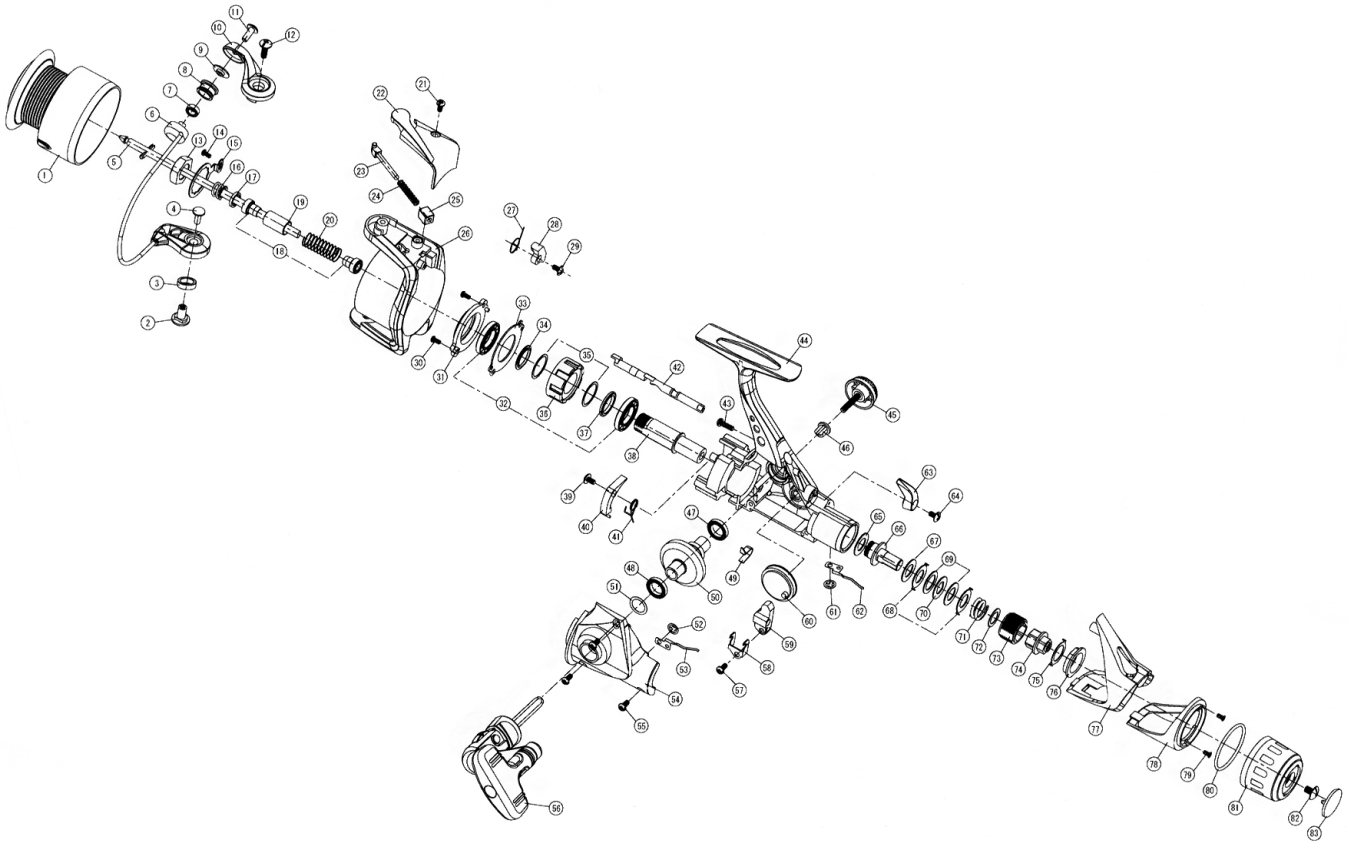

SPINNING REEL LAGUNA 3550

Key No.	Parts No.	Parts Name
1	6W3800030	Spool Assembly
1	6W3800040	Spool Assembly (Extra Spool)
2	6W3402010	Bail Holder Nut
3	6W3881010	Counter Weight
4	6W3802010	Screw (A)
5	6W3803020	Main Shaft
6	6W3379030	Bail Assembly
7	6W3380020	Ball Bearing (A)
8	6W3806020	Line Roller
9	6W3382010	Collar (A)
10	6W3386010	Bail Arm
11	6W3809020	Screw (B)
12	6W3384010	Screw (C)
13	6W3811020	Rotor Nut
14	6W3391010	Screw (D)
15	6W3395010	Rotor Nut Holding Plate
16	6W3814010	Main Shaft Spring (A)
17	6W3398010	Collar (B)
18	6W3816020	Ball Bearing (B)
19	6W3400010	Spacing Sleeve (A)
20	6W3397010	Main Shaft Spring (B)
21	6W3819010	Screw (E)
22	6W3403030	Cover (A)
23	6W3387020	Bail Spring Shaft
24	6W3822020	Bail Spring
25	6W3389010	Bail Spring Holder
26	6W3401030	Rotor
27	6W3405010	Bail Trip Lever Spring
28	6W3406020	Bail Trip Lever
29	6W3407030	Screw (F)
30	6W3829010	Screw (G)
31	6W3409010	Bearing Retainer (A)
32	6W3417010	Ball Bearing (C)
33	6W3411010	Bearing Retainer (B)
34	6W3412010	Collar (C)
35	6W3415010	Washer (A)
36	6W3414010	Roller Clutch
37	6W3416010	Collar (D)
38	6W3837050	Pinion Gear
39	6W3838010	Screw (H)
40	6W3445010	Anti-Reverse Pawl
41	6W3444010	Anti-Reverse Pawl Spring
42	6W3420030	Anti-Reverse Cam
43	6W3842010	Screw (I)
44	6W3843050	Body
45	6W3448020	Handle Screw
46	6W3447020	Collar (E)
47	6W3436010	Ball Bearing (D)
48	6W3436010	Ball Bearing (D)
49	6W3439010	Anti-Reverse Cam Spring (A)
50	6W3438020	Drive Gear
51	6W3437010	Washer (B)
52	6W3850010	Retainer (A)
53	6W3851010	Click Leaf Spring (A)
54	6W3852050	Side Cover
55	6W3853010	Screw (J)
56	6W3854050	Handle Assembly
57	6W3855010	Screw (K)
58	6W3856020	Oscillating Slider Retainer
59	6W3857020	Oscillating Slider
60	6W3427030	Oscillating Gear
61	6W3850010	Retainer (B)
62	6W3859010	Click Leaf Spring (B)
63	6W3424010	AntiReverse Lever
64	6W3861010	Screw (L)
65	6W3862010	Washer (C)
66	6W3863020	Drag Metal (A)
67	6W3864010	Drag Washer (A)
68	6W3865010	Eared Washer
69	6W3866010	Drag Washer (B)
70	6W3867010	Key Washer
71	6W3868010	Drag Coil Spring
72	6W3869010	Washer (D)
73	6W3870010	Drag Screw
74	6W3871010	Drag Metal (B)
75	6W3872010	Collar (F)
76	6W3873010	Drag Cover
77	6W3874050	Rear Cover (A)
78	6W3875020	Rear Cover (B)
79	6W3876010	Screw (M)
80	6W3877010	"O" Ring
81	6W3878010	Drag Knob
82	6W3879010	Screw (N)
83	6W3880010	Cap