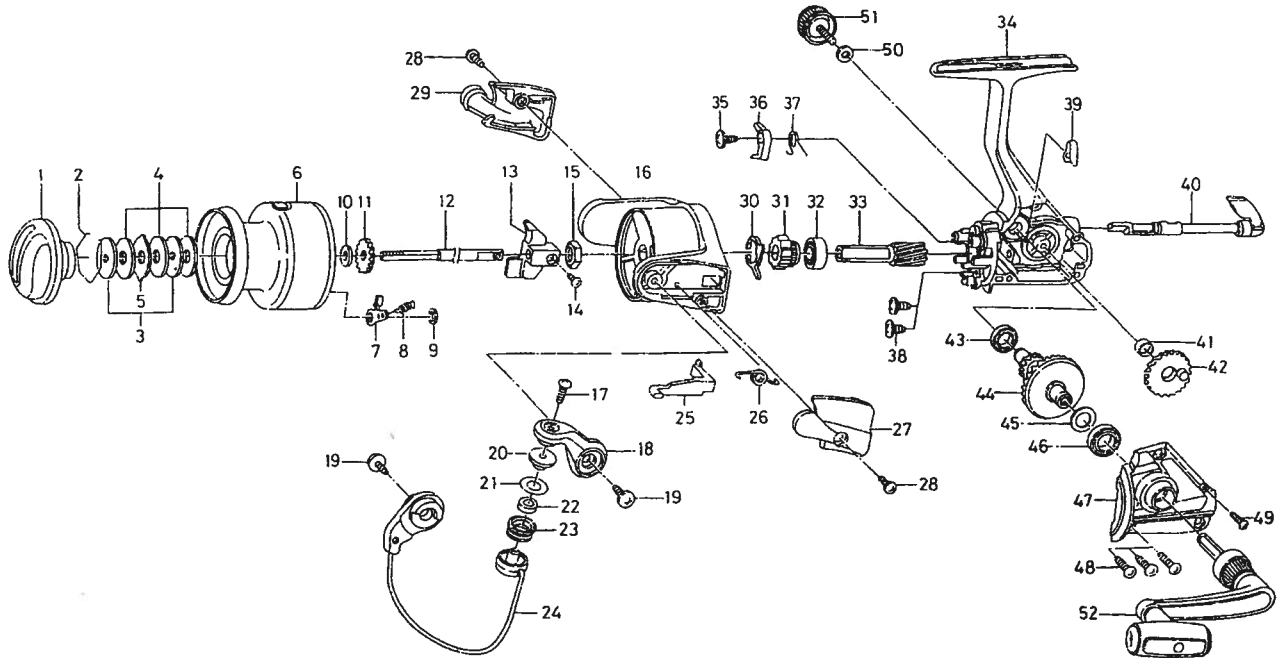

JUPITER-Z3500T-3B / 4000T-3B

Key No.	Parts No.	Parts Name
2-9	F72-8001	SPOOL
1	F32-9501	DRAG KNOB
2	171-7701	DRAG WASHER RET
3	F09-4901	KEY WASHER
4	E13-6003	DRAG WASHER
5	373-3603	EARED WASHER
7	B07-5304	CLICK PAWL
8	E40-3101	CLICK SPRING
9	320-5901	CLICK RET
10	F09-4701	SPOOL WASHER
11	E46-2701	CLICK GEAR
12	F61-9501	MAIN SHAFT
13	F09-1301	OSC SLIDER
14	352-1502	OSC SLIDER SCREW
15	340-6602	ROTOR NUT
16	F31-3905	ROTOR
17	B67-9304	LINE ROLLER SCREW
18	F61-9201	BAIL ARM
19	B84-2102	BAIL ARM SCREW
19	E15-8602	SIDE COVER SCREW B
20	F44-6302	LINE ROLLER COLLAR
21	F44-6202	LINE ROLLER WASHER
22	F47-3401	LINE ROLLER BUSHING
23	F45-4901	LINE ROLLER
24	F61-9803	BAIL
25	E46-2101	BAIL TRIP LEVER
26	F12-8901	BAIL SPRING
27	F31-4313	BAIL SPRING COVER
28	E36-4202	BAIL SPRING COVER SCREW
29	F31-4405	BAIL TRIP COVER
30	E46-2001	SPRING HOLDER

Key No.	Parts No.	Parts Name
31	F31-9801	A/R RATCHET
32	L03-6502	BALL BEARING A
33	E52-0101	PINION GEAR
34	F72-7701	BODY
35	E00-7101	A/R PAWL SCREW
36	E46-1302	A/R PAWL
37	E46-1201	A/R PAWL SPRING
38	E03-7801	BEARING RET SCREW
39	F38-5901	A/R CAM SPRING
40	F08-5125	A/R LEVER
41	F13-1601	OSC GEAR COLLAR
42	E46-1501	OSC GEAR
43	631-6901	BALL BEARING B
44	E52-0201	DRIVE GEAR
45	373-7808	DRIVE GEAR WASHER
46	631-6901	BALL BEARING C
47	F72-7801	SIDE COVER
48	B83-5002	SIDE COVER SCREW A
50	B92-4902	HANDLE LOCK SCREW WASHER
51	F03-5605	HANDLE LOCK SCREW
52	F72-7901	HANDLE

J-Z4000T-3B Special Parts

Key No.	Parts No.	Parts Name
2-9	F72-8201	SPOOL
16	F31-4205	ROTOR
24	F62-0003	BAIL
25	E46-3101	BAIL TRIP LEVER
34	F72-7703	BODY
47	F72-7803	SIDE COVER