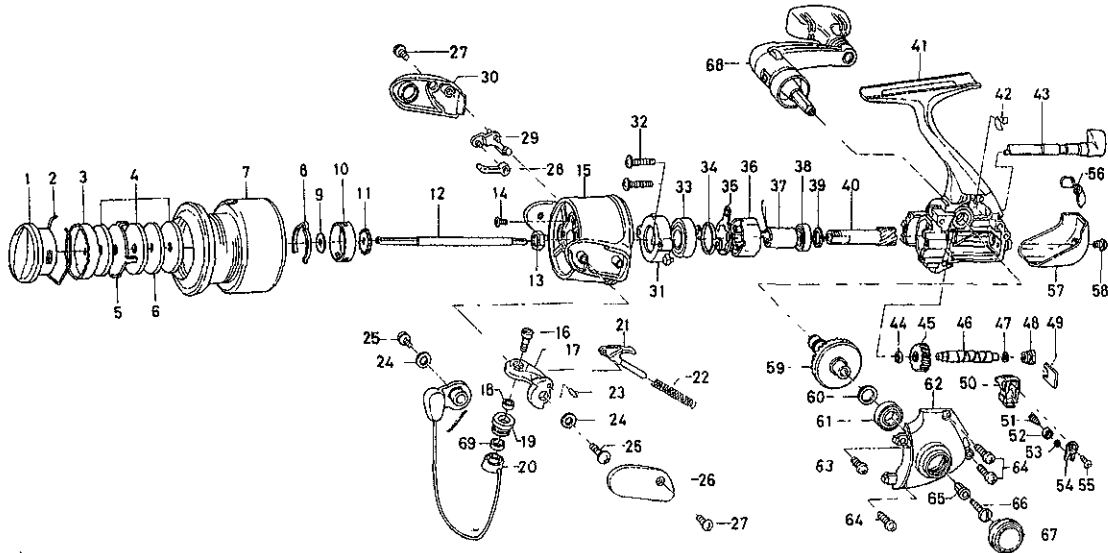

EMBLEM-Z2500iA

Key No. Parts No. Parts Name

2-7	F65-3601	SPOOL
1	F63-2801	DRAG KNOB
2	F71-0001	DRAG WASHER RET
3	F67-4301	DRAG KNOB CLICK PLT
4	F69-0901	DRAG WASHER
5	F67-6401	EARED WASHER
6	F67-6301	KEY WASHER
8	F70-4901	SPOOL CLICK LEAF SPRING
9	E39-3100	SPOOL WASHER
10	E12-2303	CLICK LEAF SPRING HOLDER
11	E36-5301	CLICK GEAR
12	F65-2701	MAIN SHAFT
13	341-9203	ROTOR NUT
14	B55-7601	ROTOR NUT LOCK SCREW
15	F62-3403	ROTOR
16	F65-5201	LINE ROLLER SCREW
17	F62-3503	BAIL ARM
18	F62-5101	BALL BEARING A
19	F62-5001	LINE ROLLER
20	F65-3201	BAIL
21	F69-1102	BAIL SPRING SHAFT
22	F62-3801	BAIL SPRING
23	F62-3701	BAIL ARM PIN
24	F63-1801	BAIL HOLDER WASHER
25	351-6101	BAIL ARM SCREW
26	F63-1902	BAIL SPRING COVER
27	352-2504	BAIL SPRING COVER SCREW
28	F62-4601	BAIL TRIP PLT
29	F62-4701	BAIL TRIP LEVER
30	F63-2102	BAIL TRIP COVER
31	F67-5501	BEARING RET A
32	E24-7402	BEARING RET SCREW
33	F63-1201	BALL BEARING B
34	F67-5401	BEARING RET B
35	F62-2201	ROLLER CLUTCH RET

Key No. Parts No. Parts Name

36	F62-2001	ROLLER CLUTCH
37	F73-2501	SPACING SLEEVE
38	637-5702	BALL BEARING C
39	F63-3501	PINION WASHER
40	F65-2501	PINION GEAR
41	F65-1601	BODY
42	F65-1901	A/R CAM SPRING
43	F65-1801	A/R LEVER
44	F65-2301	WORM SHAFT COLLAR
45	F65-2101	WORM SHAFT GEAR
46	F65-2001	WORM SHAFT
47	375-4101	WORM SHAFT WASHER
48	F65-2201	WORM SHAFT BUSH
49	F65-2401	WORM SHAFT RET
50	F65-2601	OSC SLIDER
51	F62-2601	OSC PAWL
52	F62-2701	OSC PAWL BUSH
53	375-0801	OSC PAWL WASHER
54	F62-2901	OSC SLIDER COVER
55	E15-0204	OSC SLIDER COVER SCREW
56	F65-2901	SHIELD PLT
57	F65-3101	REAR COVER
58	E24-8103	REAR COVER SCREW
59	F65-2801	DRIVE GEAR
60	375-8502	DRIVE GEAR WASHER
61	637-5702	BALL BEARING D
62	F65-3001	SIDE COVER
63	E15-7502	SIDE COVER SCREW A
64	E13-0501	SIDE COVER SCREW B
65	F40-4801	HANDLE COLLAR
66	363-8511	HANDLE SCREW
67	F65-3501	HANDLE SCREW CAP
68	F69-3201	HANDLE
69	F70-1801	LINE ROLLER COLLAR