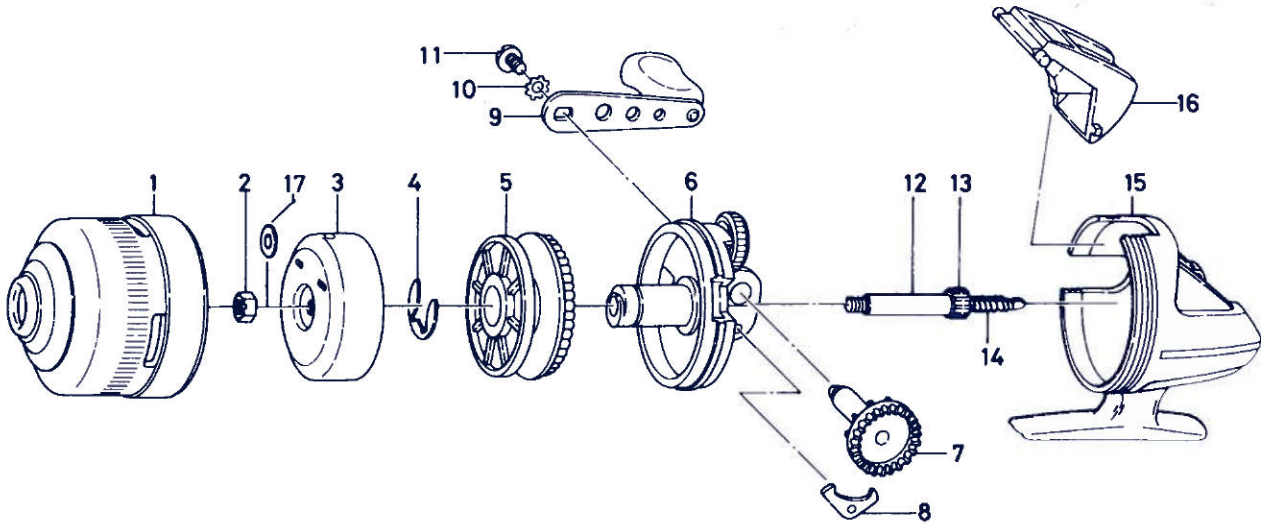

SPINCASTING REEL — D60

Key No. 12-14
B94-4401 Main shaft assembly

Key

No.	Part No.	Part Name
1	E42-4901	Front cover
2	L90-4201	Rotor nut
3	B94-7301	Rotor assembly
4	320-0351	Spool retainer
5	B94-5301	Spool
6	B94-4701	Set plate
7	B94-5101	Drive gear
8	770-0501	Anti-reverse pawl

Key

No.	Part No.	Part Name
9	B08-7101	Handle assembly
11	E40-3301	Handle lock screw
12	B94-4501	Main shaft
13	B94-4601	Pinion gear
14	144-0701	Main shaft spring
15	E35-8502	Body
16	E42-4701	Push button
17	L90-4301	Spacer