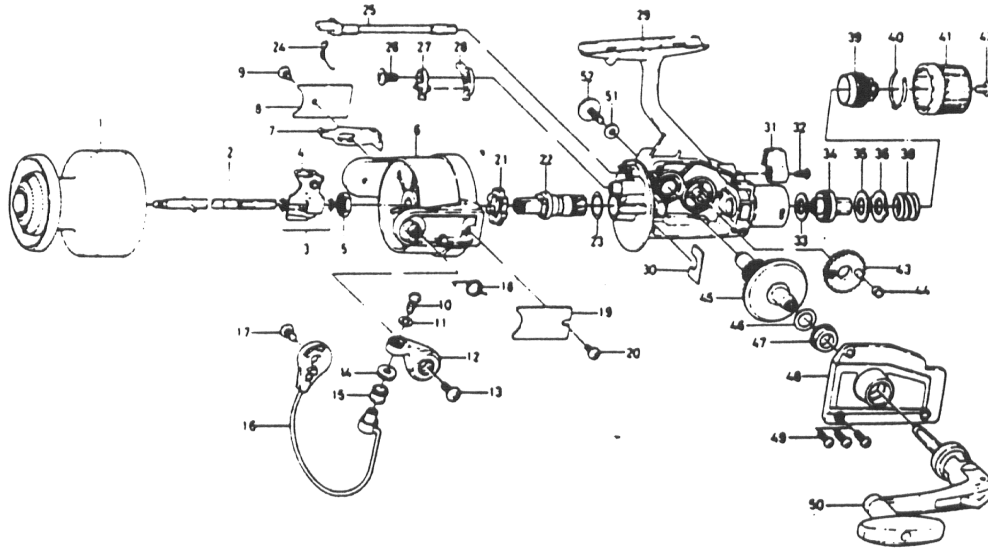

SPINNING REEL AS4050

Key No.	Parts No.	Parts Name	Key No.	Parts No.	Parts Name
1	880-7601	Spool	31	880-4501	Anti-reverse lever
2	878-2702	Main shaft	32	352-2502	Anti-reverse lever screw
3	878-3101	Oscillating slider retainer	33	846-9504	Drag washer A
4	878-3001	Oscillating slider	34	880-6001	Click gear
5	810-5701	Rotor nut	35	878-6601	Drag washer B
6	880-7501	Rotor	36	373-3603	Drag washer C
7	878-4001	Bail kick lever	38	891-3801	Drag knob spring
8	863-0904	Bail kick lever cover	39	877-0002	Drag screw
9	351-6102	Bail kick lever cover screw	40	877-0301	Drag washer spring
10	811-2801	Bail screw	41	880-6101	Drag knob
11	375-1101	Bail washer	42	352-1103	Drag knob spring screw
12	880-3501	Arm lever	43	879-0501	Oscillating gear
13	352-1103	Arm lever screw	44	878-9801	Oscillating collar
14	501-2003	Roller collar	45	880-6201	Drive gear
15	250-4502	Line roller	46	371-2800	Drive gear washer
16	878-9102	Bail	47	807-3303	Bearing
17	352-1103	Bail holder screw	48	880-6302	Body cover
18	819-7201	Bail spring	49	351-5904	Body cover screw
19	634-6801	Bail spring cover	50	879-7301	Handle
20	351-6102	Bail spring cover screw	51	371-9521	Handle washer
21	834-2201	Ratchet	52	850-5601	Handle screw
22	880-5801	Pinion gear			
23	871-3800	Rotor washer			
24	144-0321	Anti-reverse cam spring			
25	880-5701	Anti-reverse cam			
26	352-1103	Anti-reverse claw screw			
27	880-5601	Anti-reverse claw plate			
28	880-5501	Anti-reverse claw			
29	880-5202	Body			
30	632-6601	Pinion retainer			