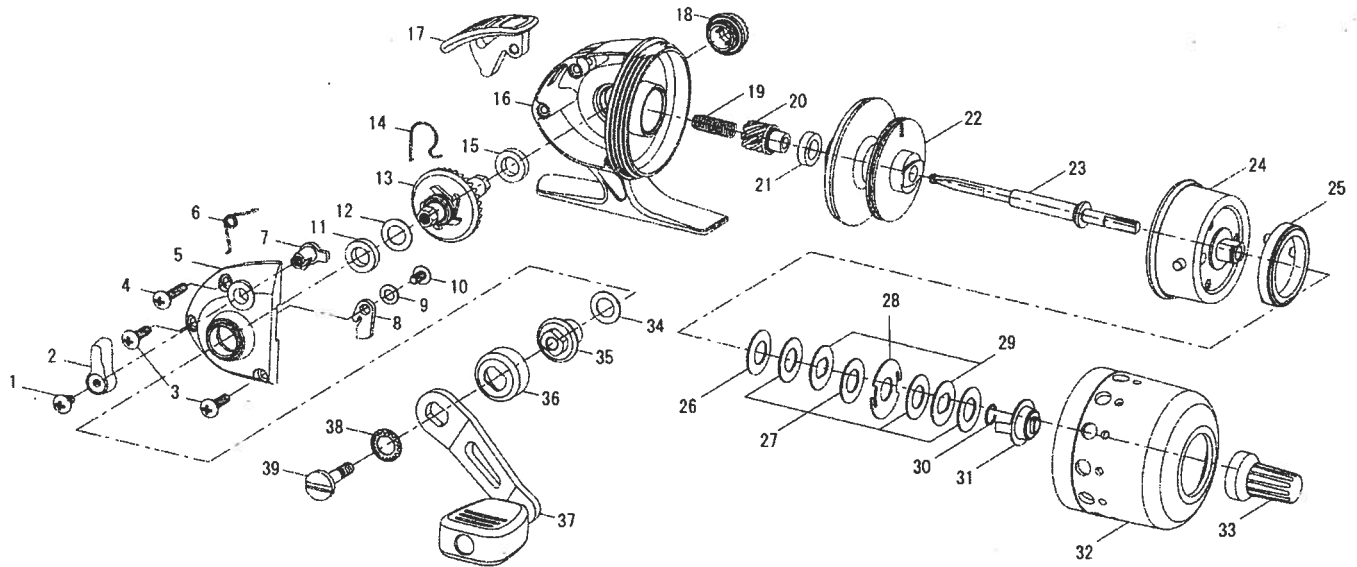

MINICAST 40

Key No.	Parts No.	Parts Name
1	W32-1501	A/R LEVER SCREW
2	W32-1601	A/R LEVER
3	W32-1701	SIDE COVER SCREWA
4	W32-1801	SIDE COVER SCREWB
5	W32-1901	SIDE COVER
6	W32-2001	A/R CAM SPRING
7	W32-2101	A/R CAM
8	W32-2201	A/R PAWL
9	W32-2301	A/R PAWL WASHER
10	W32-2401	A/R PAWL SCREW
11, 15	W32-2501	DRIVE GEAR BUSHING
12	W32-2601	DRIVE GEAR WASHER
13	W32-2701	DRIVE GEAR
14	W32-2801	A/R PAWL SPRING
16	W32-2901	BODY
17	W32-3001	PUSH BUTTON
18	W32-3101	HANDLE CAP
19	W32-3201	MAIN SHAFT SPRING
20	W32-3301	PINION GEAR

Key No.	Parts No.	Parts Name
21	W32-2501	PINION BUSHING
22	W32-3401	SPOOL
23	W32-3501	MAIN SHAFT
24	W32-3601	ROTOR
25	W32-3701	LINE STOPPER
26	W32-3801	DRAG SPRING WASHER
27	W32-3901	DRAG WASHER
28	W32-4001	EARED WASHER
29	W32-4101	KEY WASHER
30	W32-4201	DRAG WASHER RET
31	W32-4301	DRAG ADJ PLT
32	W32-4401	FRONT COVER
33	W32-4501	DRAG KNOB
34	W32-4601	HANDLE METAL WASHER
35	W32-4701	HANDLE METAL
36	W32-4801	HANDLE STAND
37	W32-4901	HANDLE
38	W32-5001	HANDLE WASHER
39	W32-5101	HANDLE SCREW