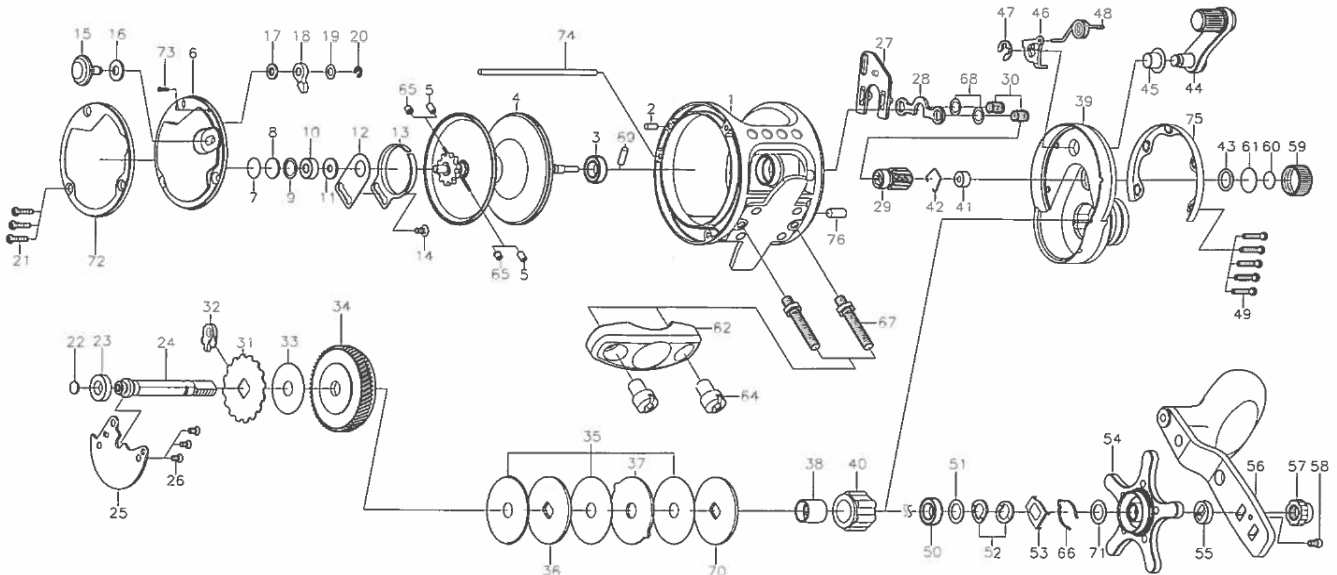

# SEAGATE 35H · 40H · 50H

Key No.	Parts No.	Parts Name
1	700-0510	Frame assembly
2	G21-1701	Pin
3	G42-7201	Ball bearing (A)
5	B35-2701	Brake collar (A)
6	700-0600	Left side plate
7	G27-6300	Bearing washer (A)
8	G21-2401	Bearing washer (B)
9	F95-6702	Bearing washer (C)
10	G42-7701	Ball bearing (B)
11	E61-0501	Bearing washer (D)
12	F13-1802	Click spring retainer
13	E61-0601	Click spring
14	460-1480	Click spring screw
15	G60-3401	Click button
16	E61-7301	Click button washer (A)
17	E61-7401	Click button washer (B)
18	E61-1001	Click pawl
19	373-1600	Click button washer (C)
20	320-1402	Click pawl retainer
21	460-5500	Left side plate screw
22	F73-3501	Drive shaft washer
23	150-0270	Bushing
24	E66-1901	Drive shaft
25	G60-3601	Drive shaft retainer
26	460-5510	Drive shaft retainer screw
27	G60-3701	Yoke plate
28	G60-3801	Yoke
29	260-1710	Pinion gear
30	F93-5201	Yoke spring
31	240-2540	Anti-reverse ratchet
32	E64-3501	Anti-reverse pawl
33	G60-4001	Drag washer (A)
34	E61-1401	Drive gear
35	540-6940	Drag washer (B)
36	G60-4301	Key washer
37	G60-4401	Eared washer
38	E61-0701	Collar
39	700-0630	Right side plate
40	F55-2703	Handle metal
41	E60-8801	Bushing
42	F03-2201	Bushing retainer
43	B05-5201	"O" ring
44	E63-3402	Clutch lever
45	G60-5201	Clutch lever collar