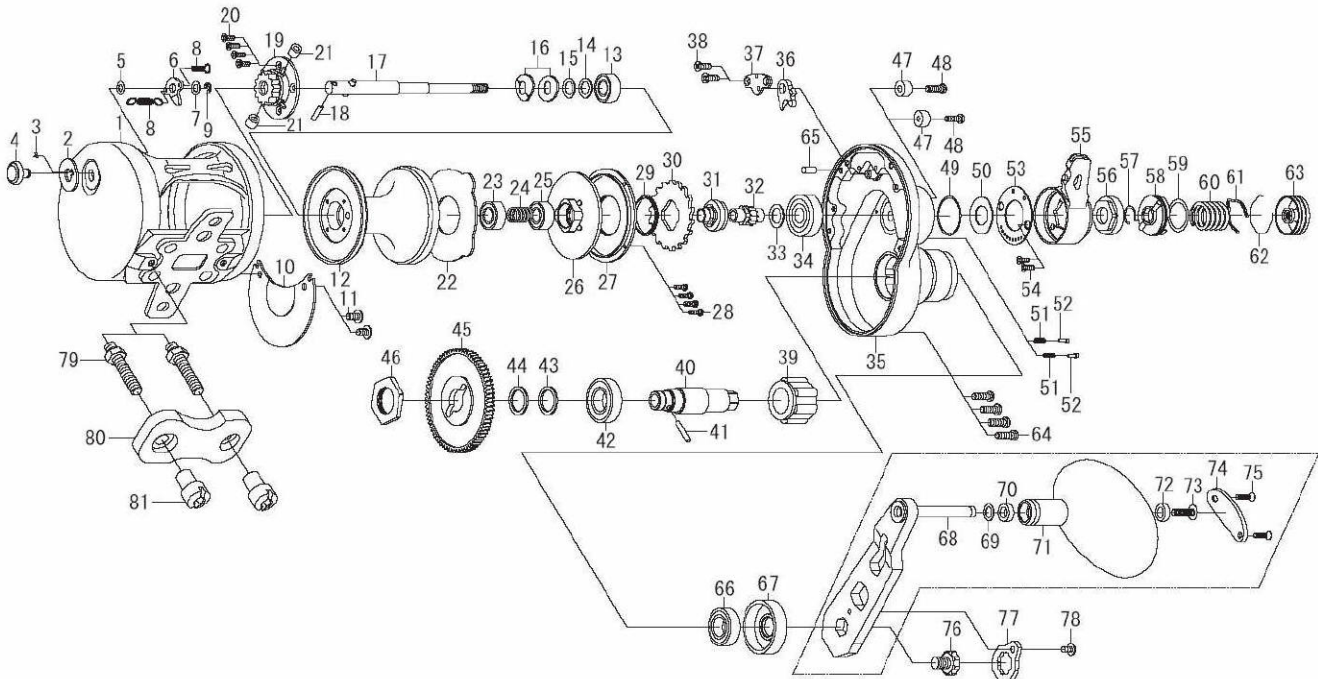

Please order by parts number, not key number
Veuillez indiquer le numéro de la pièce.

CONVENTIONAL REEL **SALTIGA LD35HS/LD40HS/LD50HS**

Key No.	Parts No.	Parts Name
1	H56-2201	Frame
2	H42-0301	Click plate
3	H42-0401	Click spring (A)
4	H48-5901	Click button
5	F09-4802	Click button washer
6	H55-8601	Click pawl
7	373-1600	Washer (A)
8	H55-8701	Click spring (B)
9	320-1402	Click pawl retainer
10	H42-0704	Frame plate
11	F50-5703	Screw (A)
12	H56-2501	Spool
13	H42-8701	Ball bearing (A)
14	375-8503	Washer(A)
15	375-8500	Washer (R)
16	H51-3101	Drag spring washer
17	H56-2601	Main shaft
18	G32-2701	Drive shaft pin (A)
19	H55-9201	Drag click cap
20	G29-7003	Screw (B)
21	H60-9201	Brake collar
22	H55-8901	Drag washer
23	G53-6001	Ball bearing (B)
24	H55-9301	Spring (A)
25	G62-6301	Ball bearing (C)
26	H56-2801	Drag plate
27	H55-9801	Cover
28	H17-6801	Screw (C)
29	H55-9601	Packing
30	H42-3401	Drag ratchet
31	H57-1201	Metal
32	H49-0801	Pinion gear
33	375-8500	Washer (C)
34	E17-5802	Ball hearing (D)
35	H55-9911	Right side plate
36	E48-9001	Drag pawl
37	H42-3501	Drag pawl retainer
38	G31-8503	Screw (D)
39	F55-2703	Roller clutch
40	H57-1101	Drive shaft
41	G16-3801	Drive shaft pin (B)
42	G47-2501	Ball hearing (E)
43	372-7608	Washer (D)
44	372-7600	Washer (E)
45	H49-0701	Drive gear