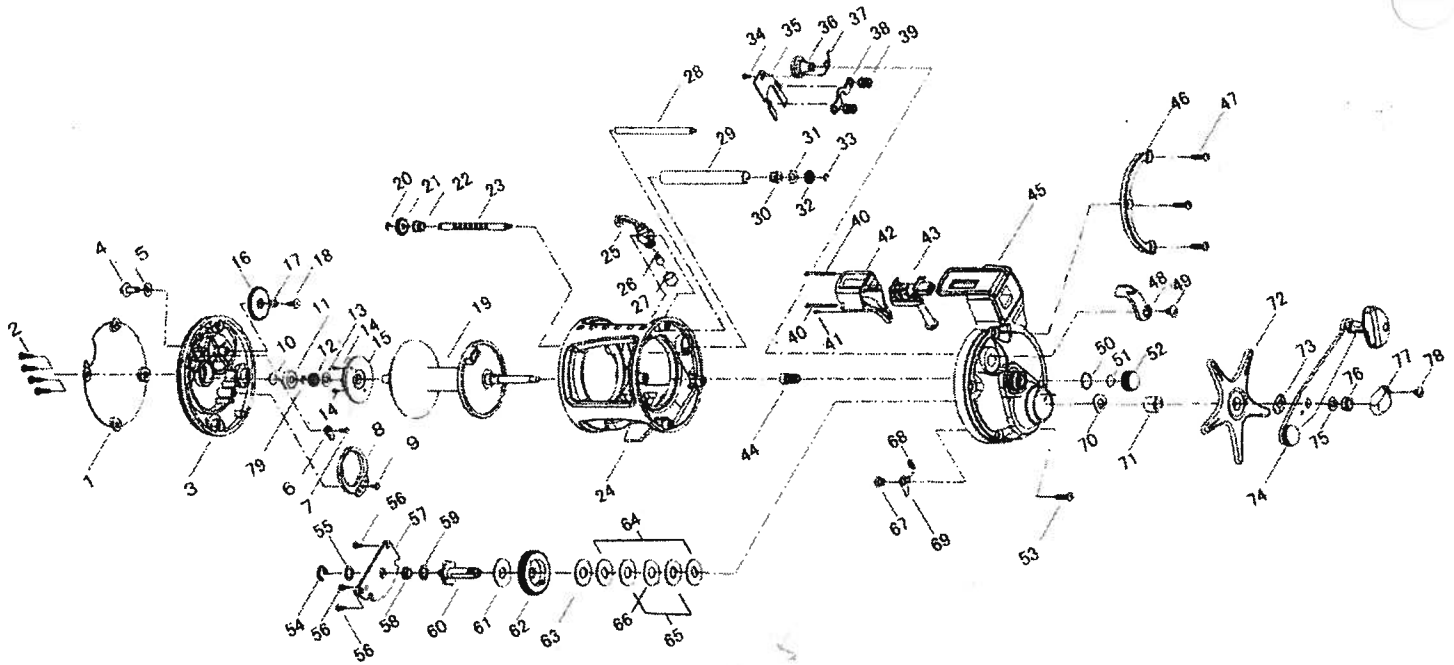

ACCUDEPTH 47LC / 57LC

Key No.	Parts No.	Parts Name
1	W60-8901	L/S OUTER PLT
2	W60-9101	L/S PLT SCREW
3	W60-9201	L/S PLT
4	W60-9401	CLICK BUTTON
5	W60-0501	CLICK BUTTON WASHER
6	W60-0601	CLICK PAWL
7	W60-0701	CLICK PAWL SCREW
8	W60-0801	CLICK SPRING
9	W60-0901	CLICK SPRING SCREW
10	W60-1001	SPACER A
11	W60-1101	BUSHING A
12	W60-9501	SPOOL GEAR
13	W60-9601	SPOOL WASHER
14	W60-1301	CLICK GEAR SCREW
15	W60-9701	CLICK GEAR
16	W60-9801	IDLE GEAR
17	W60-1601	IDLE GEAR COLLAR
18	W60-9901	IDLE GEAR SCREW
19	W61-0001	SPOOL
20	W61-0201	WORM SHAFT RET A
21	W61-0301	WORM SHAFT GEAR
22	W60-2101	WORM SHAFT BUSH
23	W61-0401	WORM SHAFT
24	W61-0601	FRAME
25	W61-0801	LEVEL WIND
26	W60-2901	LINE GUIDE PAWL
27	W60-3001	PAWL CAP
28	W61-1001	STABILIZER BAR
29	W61-1101	LEVEL WIND GUARD
30	W60-2101	WORM SHAFT COLLAR
31	W60-3401	WORM SHAFT WASHER
32	W60-3501	COUNTER GEAR
33	W60-3601	WORM SHAFT RET B
34	W60-0701	YOKE PLT SCREW
35	W61-1301	YOKE PLT
36	W60-4001	CLUTCH CAM
37	W60-4101	CLUTCH SPRING
38	W61-1401	YOKE
39	W60-4301	YOKE SPRING
40	W60-4401	COUNTER COVER SCREWA
41	W60-4501	COUNTER COVER SCREWB
42	W60-4601	COUNTER COVER
43	W60-4801	DEPTH COUNTER
44	W61-1601	PINION GEAR
45	W61-1701	R/S PLT
46	W61-1901	R/S OUTER RING
47	W61-2101	R/S PLT SCREW
48	W60-5301	CLUTCH LEVER

SPECIAL PART FOR AD57LC

Key No.	Parts No.	Parts Name
1	W60-9001	L/S OUTER PLT
3	W60-9301	L/S PLT
19	W61-0101	SPOOL
23	W61-0501	WORM SHAFT
24	W61-0701	FRAME
25	W61-0901	LEVEL WIND
29	W61-1201	LEVEL WIND GUARD
43	W61-1501	DEPTH COUNTER
45	W61-1801	R/S PLT
46	W61-2001	R/S OUTER RING
48	W61-2201	CLUTCH LEVER
57	W61-2801	HOLD PLT
74	W61-3501	HANDLE