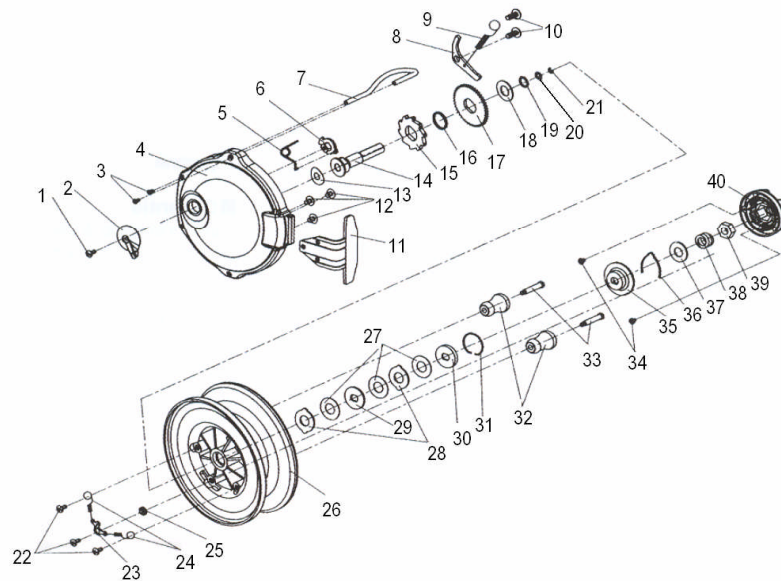

M-ONE PLUS

Key No.	Parts No.	Parts Name	Key No.	Parts No.	Parts Name
1	W54-5401	DRAG LEVER SCREW	21	W54-9201	SPOOL WASHER B
2	W54-5501	DRAG LEVER	22	W54-9301	CLICK PAWL SCREW
3	W54-5601	LINE GUARD SCREW	23	W54-9401	CLICK PAWL
4	W54-5701	BODY	24	W54-6401	CLICK PAWL SPRING
5	W54-5801	DRAG CAM SPRING	26	W54-8201	SPOOL
6	W54-5901	DRAG CAM	27	W54-7901	FRICTION WASHER
7	W54-6001	LINE GUARD	28	W54-8001	EARED WASHER
8	W54-8301	A/R PAWL	29	W54-8101	KEY WASHER A
9	W54-6301	A/R PAWL SPRING	30	W54-7801	KEY WASHER B
10	W54-6101	A/R PAWL SCREW	31	W54-7701	DRAG WASHER RET
11	W54-6701	STAND	32	W54-7601	HANDLE
12	W54-6601	STAND SCREW	33	W54-7501	HANDLE SCREW
13	W54-8401	DRIVE SHAFT WASHER	34	W54-9601	DRAG KNOB SCREW
14	W54-8501	DRIVE SHAFT	35	W54-7301	DRAG BASE
15	W54-8601	RATCHET	36	W54-7201	CLICK SPRING
16	W54-8701	RATCHET WASHER	37	W54-7101	DRAG SPRING WASHER
17	W54-8801	CLICK GEAR	38	W54-7001	DRAG SPRING
18	W54-8901	CLICK GEAR WASHER	39	W54-6901	DRAG NUT
19	W54-9001	O RING	40	W54-6801	DRAG KNOB
20	W54-9101	SPOOL WASHER A			