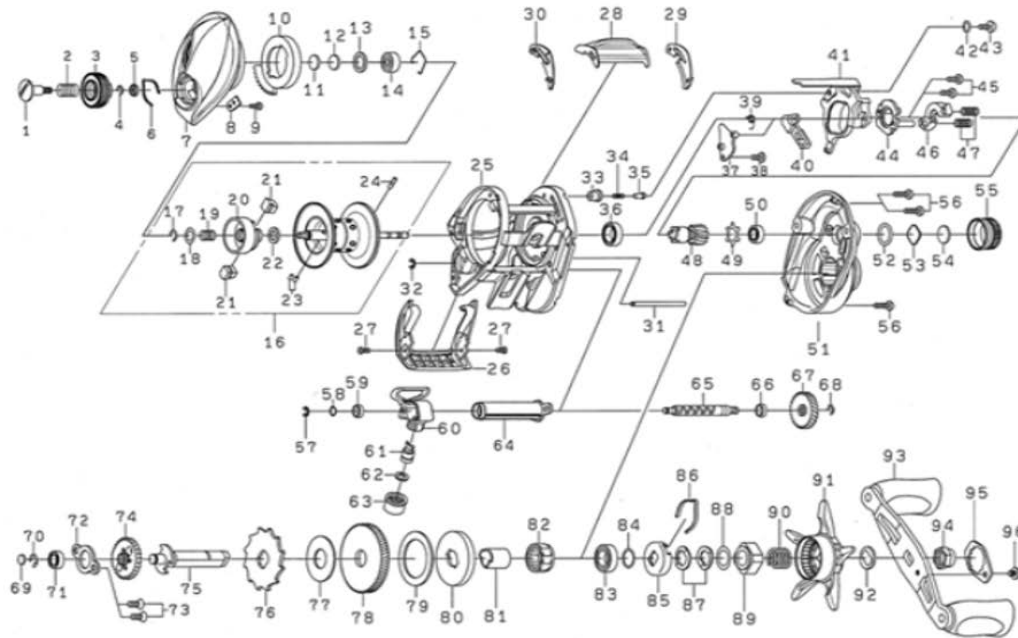

TTU Baitcasting Reel

TTU100H/HS/XS

KEY NO	Item No	DESCRIPTION
1	J71-6301	BRAKE DIAL SCREW
2	E16-7101	BRAKE DIAL SPRING
3	J69-4901	BRAKE DIAL
4	B33-9801	BRAKE DIAL RETAINER(A)
5	F63-7701	BRAKE DIAL COLLAR
6	H66-3401	BRAKE DIAL LEAF SPRING
7	J69-4701	LS PLATE
8	H91-5501	BRAKE DIAL RETAINER(B)
9	G93-9301	BRAKE DIAL RETAINER(B)SCREW
10	J69-5001	MAGNET HOLDER
11	375-7404	LS BEARING WASHER(A)(0.1MM)
12	375-7411	LS BEARING WASHER(B)
13	G18-5101	LS BEARING WASHER(C)
14	G51-1503	LS BALL BEARING
15	F03-2201	LS BEARING RETAINER
16-24	Z02-4117	SPOOL UNIT (16- 24)
25	J69-2601	FRAME
26	J69-4601	FRONT COVER
27	H53-1508	FRONT COVER SCREW
28	J69-3301	CLUTCH LEVER
29	J69-2701	CLUTCH LEVER PLATE (R)
30	J69-2801	CLUTCH LEVER PLATE (L)
31	J28-1902	OSCILLATING POST
32	H70-4101	OSCILLATING POST RETAINER
33	J69-3401	CLUTCH CAM PLATE PIN SPRING COLLAR
34	H92-8801	CLUTCH CAM PLATE PIN SPRING
35	J05-5201	CLUTCH CAM PLATE PIN
36	B86-1704	CLUTCH CAM BALL BEARING
37	J69-3201	KICK LEVER PLATE (A)
39	J40-7701	KICK LEVER SPRING
40	J62-2901	KICK LEVER
41	J69-2901	CLUTCH CAM
42	H15-9201	CLUTCH CAM SCREW WASHER
43	352-2501	CLUTCH CAM SCREW
44	H65-9101	KICK LEVER PLATE (B)
45	B03-2904	KICK LEVER PLATE (B) SCREW
46	H92-9001	CLUTCH PLATE
47	J31-3901	CLUTCH SPRING
48	J69-4202	PINION GEAR
49	H18-0501	PINON RETAINER
50	G43-1102	PINION BALL BEARING
51	J69-2201	RS PLATE
52	B05-5201	MECHANICAL BRAKE O-RING
53	J21-3101	MECHANICAL BRAKE WASHER (A)
54	B17-5503	MECHANICAL BRAKE WASHER (B)
55	J69-2502	ZERO ADJUSTE KNOB(MCNICL.BR.KNOB)
56	G04-0828	RS PLATE SCREW (A)
57	320-5901	WORM SHAFT RETAINER

KEY NO	Item No	DESCRIPTION
58	B41-1702	WORM SHAFT WASHER(0.1MM)
59	G72-0001	WORM SHAFT COLLAR
60	J24-3303	LEVEL WIND
61	121-4212	PAWL
62	373-1300	PAWL WASHER(0.1MM)
63	F40-2801	PAWL HOLDER NUT
64	J69-4001	WORM SHIELD
65	J24-3601	WORM SHAFT
67	J69-3901	WORM SHAFT GEAR
69	G09-9800	GEAR SHAFT WASHER(0.1MM)
70	320-8002	GEAR SHAFT RETAINER
71	G46-6202	GEAR SHAFT BALL BEARING
72	J69-3701	GEAR SHAFT PLATE
73	E13-4509	GEAR SHAFT PLATE SCREW
74	J69-3601	WORM GEAR
75	J69-3501	GEAR SHAFT
76	H66-0901	RATCHET
77	J08-5101	DRIVE GEAR WASHER
78	J69-4302	DRIVE GEAR
79	H35-9002	DRAG WASHER
80	J69-4401	DRAG DISC WASHER
81	J37-7801	DRAG COLLAR
82	J54-0401	ONEWAY CLUTCH
84	B55-3801	HANDLE BALL BEARING WASHER
85	F02-8203	DRAG HOLDER
86	F03-2401	DRAG HOLDER LEAF SPRING
87	150-8901	DRAG SPRING WASHER
88	H92-9501	STAR DRAG WASHER
89	H91-2001	DRAG NUT
90	J01-1901	DRAG NUT SPRING
91	H91-1901	STAR DRAG
92	F57-6601	HANDLE WAHSER
93	J72-8801	HANDLE ASSEMBLY
94	G79-3301	HANDLE NUT
95	H83-4507	HANDLE LOCK PLATE
96	353-8301	HANDLE LOCK PLATE SC

TTU100HS Special Parts

Key	Part No	Description
48	J69-5402	PINION GEAR
51	J69-2202	RS PLATE
78	J69-5502	DRIVE GEAR

TTU100XS Special Parts

Key	Part No	Description
48	J69-5602	PINION GEAR
51	J69-2203	RS PLATE
78	J69-5702	DRIVE GEAR