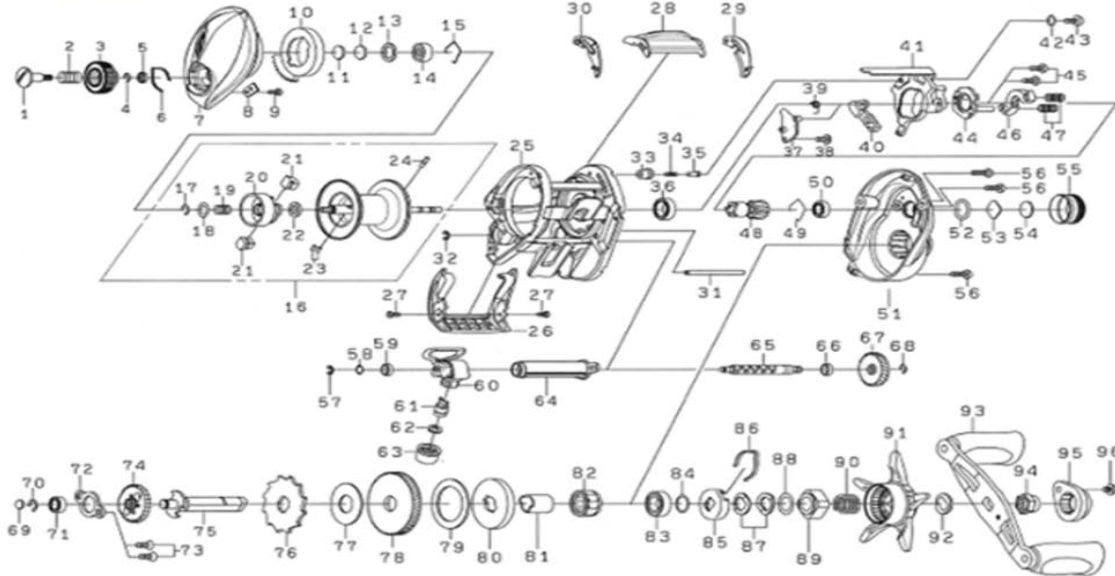

DAWA BAITCASTING REEL

TACL100H/HS/XS

*Please order by parts number, not key number.

Key No	Part No	Description	Key No	Part No	Description
1	J71-6301	BRAKE DIAL SCREW	60	J24-3303	LEVEL WIND
2	E16-7101	BRAKE DIAL SPRING	61	121-4212	PAWL
3	J69-4901	BRAKE DIAL	62	373-1303	PAWL WASHER
4	B33-9801	BRAKE DIAL RETAINER(A)	63	F40-2801	PAWL HOLDER NUT
5	F63-7701	BRAKE DIAL COLLAR	64	J69-4001	WORM SHIELD
6	J88-6201	BRAKE DIAL LEAF SPRING	65	J24-3601	WORM SHAFT
7	J91-0001	LEFT SIDE PLATE	67	J69-3901	WORM SHAFT GEAR
8	J84-3301	BRAKE DIAL RETAINER(B)	69	G09-9801	GEAR SHAFT WASHER(0.1MM)
9	G93-9301	BRAKE DIAL RETAINER(B) SCRERW	70	320-8002	GEAR SHAFT RETAINER
10	J69-5001	MAGNET HOLDER	71	G46-6202	GEAR SHAFT BALL BEARING
11	375-7404	LS BEARING WASHER (A)	72	J69-3701	GEAR SHAFT PLATE
12	375-7411	LS BEARING WASHER (B)	73	E13-4509	GEAR SHAFT PLATE SCREW
13	G18-5101	LS BEARING WASHER (C)	74	J69-3601	WORM GEAR
14	G51-1503	LS BALL BEARING	75	J90-9801	GEAR SHAFT
15	F03-2201	LS BEARING RING	76	H66-0901	RATCHET
16-24	Z02-5093	SPOOL ASSY (16-24)	77	J08-5101	DRIVE GEAR WASHER
26	J69-4605	FRONT COVER	78	J69-4302	DRIVE GEAR
27	H53-1508	FRONT COVER SCREW	79	H35-9002	DRAG WASHER
28	J69-3301	CLUTCH LEVER	80	J69-4401	DRAG DISC WASHER
29	J69-2701	CLUTCH LEVER PLATE (R)	81	J90-9901	DRAG COLLAR
30	J69-2801	CLUTCH LEVER PLATE (L)	82	J54-0401	ONEWAY CLUTCH
31	J28-1902	OSCILLATING POST	84	B55-3801	HANDLE BALL BEARING WASHER
32	H70-4101	OSCILLATING POST RETAINER	85	F02-8203	DRAG HOLDER
33	J69-3401	CLUTCH CAM PLATE PIN SPRING COLLAR	86	F03-2401	DRAG HOLDER LEAF SPRING
34	H92-8801	CLUTCH CAM PLATE PIN SPRING	87	150-8901	DRAG SPRING WASHER
35	J05-5201	CLUTCH CAM PLATE PIN	88	H92-9501	STAR DRAG WASHER
36	B86-1704	CLUTCH CAM BALL BEARING	89	J10-2303	DRAG NUT
37	J69-3201	KICK LEVER PLATE (A)	90	J01-1901	DRAG NUT SPRING
39	J40-7701	KICK LEVER SPRING	91	J14-0005	STAR DRAG
40	J62-2901	KICK LEVER	92	F57-6601	HANDLE WAHSER
41	J69-2901	CLUTCH CAM PLATE	93	J91-5901	HANDLE ASSY
42	H15-9202	CLUTCH CAM PLATE SCREW WASHER	94	G79-3322	HANDLE NUT
43	352-2501	CLUTCH CAM PLATE SCREW	95	J62-5401	HANDLE LOCK PLATE
44	H65-9101	KICK LEVER PLATE (B)	96	G83-5504	HANDLE LOCK PLATE SCREW
45	B03-2904	KICK LEVER PLATE (B) SCREW			
46	H92-9001	CLUTCH PLATE			
47	J31-3901	CLUTCH SPRING			
48	J69-4202	PINION GEAR			
49	E21-9701	PINION RING			
50	G43-1102	PINION BALL BEARING			
51	J87-6203	RIGHT SIDE PLATE			
52	B05-5201	ZERO ADJUSTE O-RING			
53	J21-3101	ZERO ADJUSTE WASHER (A)			
54	B17-5501	ZERO ADJUSTE WASHER (B)			
55	J90-9701	ZERO ADJUSTE KNOB			
56	G04-0830	RS PLATE SCREW (A)			
57	320-5901	WORM SHAFT RETAINER(A)			
58	B41-1702	WORM SHAFT WASHER(0.1MM)			
59	G72-0001	WORM SHAFT COLLAR			
TACL100HS Special Parts					
Key No	Part No	Description			
48	J69-5402	PINION GEAR			
51	J87-6204	RIGHT SIDE PLATE			
78	J69-5502	DRIVE GEAR			
94	G79-3324	HANDLE NUT			
TACL100XS Special Parts					
Key No	Part No	Description			
48	J69-5602	PINION GEAR			
51	J87-6205	RIGHT SIDE PLATE			
78	J69-5702	DRIVE GEAR			
94	G79-3326	HANDLE NUT			