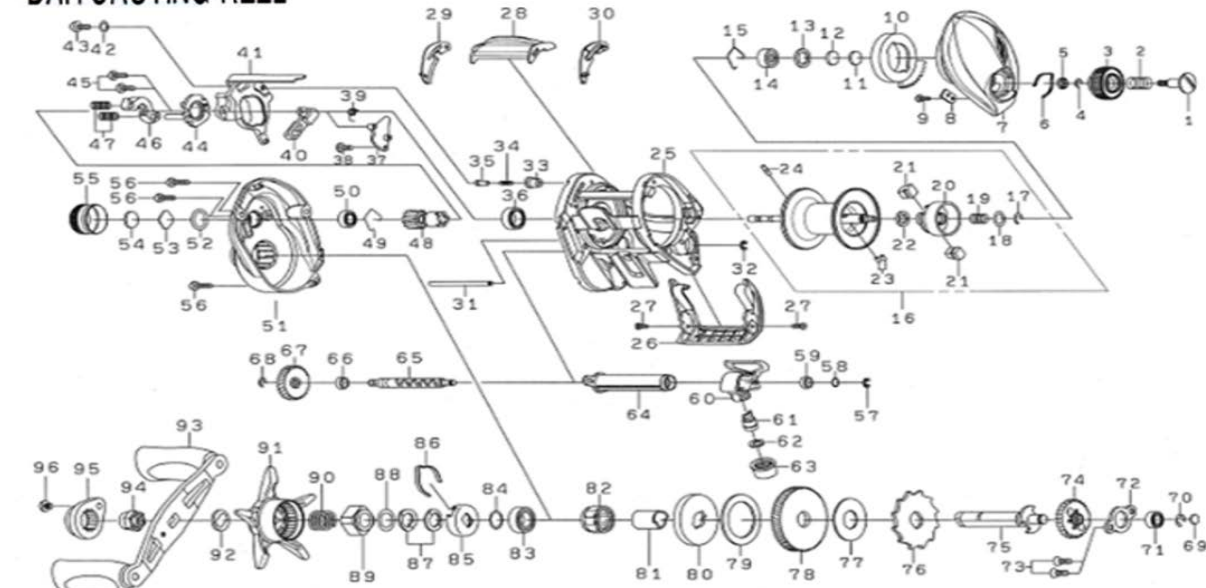

BAITCASTING REEL

TAEL100HL/HSL/XSL

*Please order by parts number, not key number.

Key No	Part No	Description
1	J71-6301	BRAKE DIAL SCREW
2	E16-7101	BRAKE DIAL SPRING
3	J69-4902	BRAKE DIAL
4	B33-9801	BRAKE DIAL RETAINER(A)
5	F63-7701	BRAKE DIAL COLLAR
6	J88-6201	BRAKE DIAL LEAF SPRING
7	J91-0101	RIGHT SIDE PLATE
8	J84-3301	BRAKE DIAL RETAINER(B)
9	G93-9301	BRAKE DIAL RETAINER(B) SCREW
10	J69-5001	MAGNET HOLDER
11	75--7404	RS BEARING WASHER (A)
12	75--7411	RS BEARING WASHER (B)
13	G18-5101	RS BEARING WASHER (C)
14	G51-1503	RS BALL BEARING
15	F03-2201	RS BEARING RING
16-24	Z02-5093	SPOOL ASSY (16-24)
25	J71-5305	FRAME
26	J69-4605	FRONT COVER
27	H53-1508	FRONT COVER SCREW
28	J69-3301	CLUTCH LEVER
29	J69-2801	CLUTCH LEVER PLATE (R)
30	J69-2701	CLUTCH LEVER PLATE (L)
31	J28-1902	OSCILLATING POST
32	H70-4101	OSCILLATING POST RETAINER
33	J69-3401	CLUTCH CAM PLATE PIN SPRING COLLAR
34	H92-8801	CLUTCH CAM PLATE PIN SPRING
35	J05-5201	CLUTCH CAM PLATE PIN
36	B86-1704	CLUTCH CAM BALL BEARING
37	J71-5701	KICK LEVER PLATE (A)
39	J40-7801	KICK LEVER SPRING
40	J63-8601	KICK LEVER
41	J71-5401	CLUTCH CAM PLATE
42	H15-9202	CLUTCH CAM PLATE SCREW WASHER
43	52--2501	CLUTCH CAM PLATE SCREW
44	H65-9101	KICK LEVER PLATE (B)
45	B03-2904	KICK LEVER PLATE (B) SCREW
46	H94-4401	CLUTCH PLATE
47	J31-3901	CLUTCH SPRING
48	J71-5902	PINION GEAR
49	E21-9701	PINION RING
50	G43-1102	PINION BALL BEARING
51	J87-7302	LEFT SIDE PLATE
52	B05-5201	ZERO ADJUSTE O-RING
53	J21-3101	ZERO ADJUSTE WASHER (A)
54	B17-5501	ZERO ADJUSTE WASHER (B)
55	J90-9701	ZERO ADJUSTE KNOB
56	G04-0830	LS PLATE SCREW (A)
57	20--5901	WORM SHAFT RETAINER(A)
58	B41-1702	WORM SHAFT WASHER(O.1MM)
59	G72-0001	WORM SHAFT COLLAR
60	J24-3303	LEVEL WIND
61	21--4212	PAWL
62	373-1303	PAWL WASHER