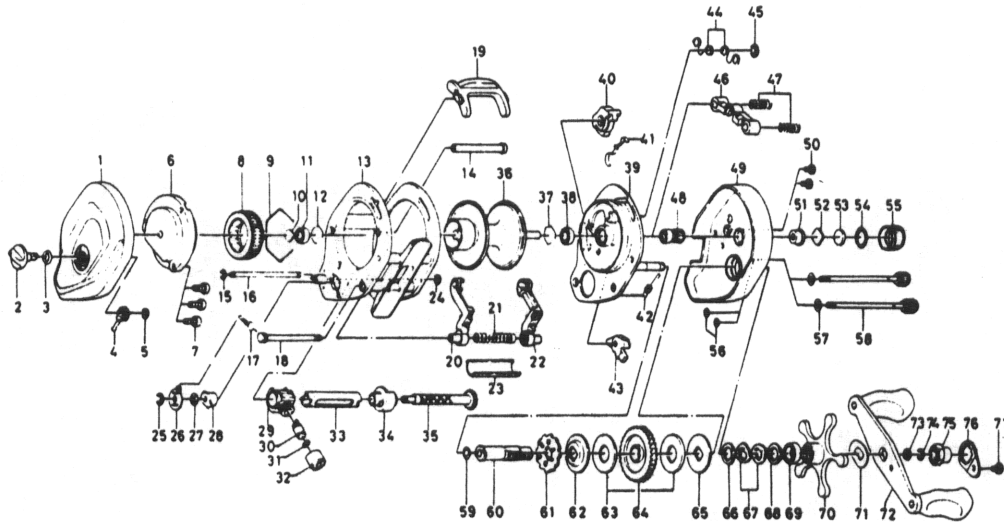

BAITCASTING REEL PTA33

Key No.	Parts No.	Parts Name	Key No.	Parts No.	Parts Name
1	B85-5204	Left side cover	40	B85-4601	Anti-reverse lever
2	B66-1001	Brake adjusting knob	41	B65-0501	Anti-reverse lever spring
3	637-0601	"O" ring	42	B35-8901	Anti-reverse claw spring
4	B54-1701	Brake adjusting gear	43	B74-0501	Anti-reverse claw
5	320-4202	Brake adjusting gear retainer	44	B81-5501	Set plate spring
6	B86-2001	Magnet holder A	45	320-1402	Clutch ret. ring
7	B83-4402	Left side cover screw	46	B35-9001	Pinion yoke
8	B58-2501	Magnet holder B	47	144-7101	Pinion yoke spring
9	B54-3201	Magnet holder ret. ring	48	B85-4403	Pinion gear
10	375-7405	Bearing metal washer	49	B85-2407	Right side cover
11	B35-8601	Ball bearing	50	B36-0401	Right side cover screw (short)
12	B42-1601	Bearing retainer	51	B64-3101	Bush
13	B86-2601	Frame	52	B17-5401	Spool adjusting cap metal A
14	B85-6201	Frame post A	53	B17-5501	Spool adjusting cap metal B
15	B86-4101	Frame post retainer A	54	171-5201	"O" ring
16	B86-3501	Frame post B	55	B85-3404	Right spool cap
17	B86-3901	Worm shield spring	56	B85-3101	Right side cover screw washer A
18	B86-3801	Frame post screw	57	B85-3001	Right side cover screw washer B
19	B85-1501	Clutch lever	58	B91-1701	Right side cover screw (long)
20	B86-2801	Line guide A	59	373-7611	Gear shaft washer A
21	B86-3601	Line guide spring	60	B86-5001	Gear shaft
22	B86-3101	Line guide B	61	B86-5101	Ratchet
23	B86-3701	Line guard	62	B85-4801	Gear shaft washer B
24	B86-4101	Frame post retainer B	63	B36-0203	Drag washer A
25	320-5901	Worm shaft retainer	64	B85-4902	Drive gear
26	B86-3301	Worm shaft plate	65	B36-0301	Drag washer B
27	373-1301	Worm shaft holder washer	66	373-7800	Drag washer C
28	022-2201	Worm shaft holder	67	150-8901	Spring washer
29	B86-0901	Line guide holder	68	B86-1601	Ball bearing washer
30	B91-2601	Line guide pin	69	B86-1701	Ball bearing
31	375-4100	Line guide washer	70	B86-4201	Star drag
32	342-4801	Line guide nut	71	150-9001	Handle washer
33	B85-6301	Worm shield	72	B85-5103	Handle
34	B85-6401	Shield bush	73	B41-1701	Handle nut washer
35	B85-6501	Worm Shaft	74	320-8202	Handle nut retainer
36	B85-7003	Spool	75	B86-2401	Handle nut
37	B42-1601	Bearing retainer	76	040-3203	Handle nut plate
38	B35-8601	Ball bearing	77	353-8301	Handle nut plate screw
39	B86-1901	Set plate			