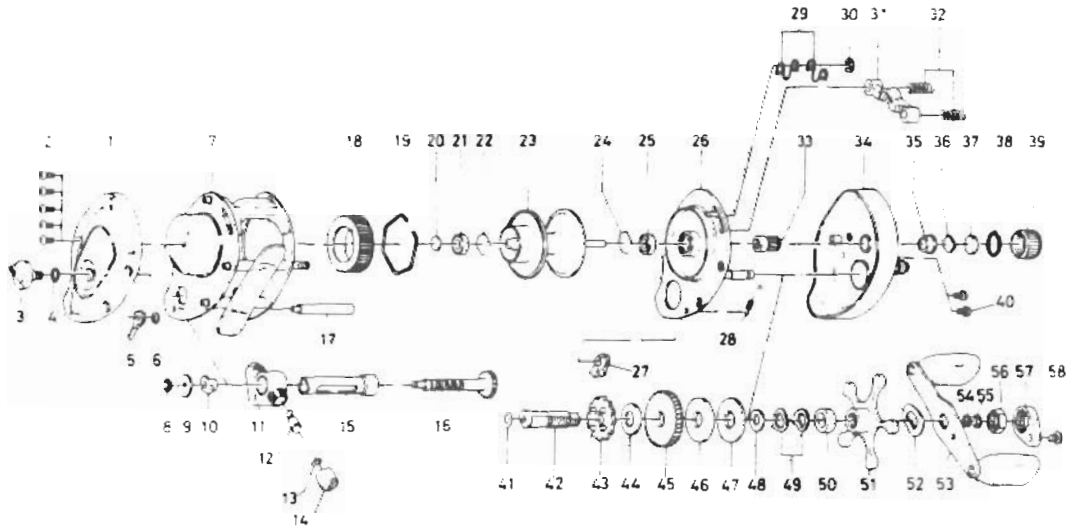

## BAITCASTING REEL PMA10S/15S

Key No.	Parts No.	Parts Name
1	B54-1208	Left side cover
2	B36-0401	Left side cover screw
3	B66-1001	Brake adjusting knob
4	637-0601	"O" ring
5	B54-1701	Brake adjusting gear
6	320-4202	Brake adjusting gear retainer
7	B87-1001	Frame
8	320-5901	Worm shaft retainer
9	376-1801	Worm shaft holder washer
10	B71-5601	Worm shaft holder
11	B57-8701	Line guide
12	B71-0101	Line guide pin
13	375-4100	Line guide nut
14	342-4801	Line guide washer
15	371-5401	Worm shield
16	B87-1301	Worm shaft
17	B36-3401	Frame post
18	B66-1201	Magnet holder
19	B54-3201	Magnet holder ret. ring
20	375-7400	Bearing metal washer
21	B55-0301	Bearing
22	B42-1601	Bearing retainer
23	B54-3304	Spool
24	B42-1601	Bearing retainer
25	B55-0301	Bearing
26	B87-0801	Set plate
27	B68-2801	Anti-reverse claw
28	B35-8901	Clutch spring
29	B81-5503	Set plate spring
30	320-1402	Clutch ret. ring
31	B35-9001	Pinion yoke
32	144-7101	Pinion yoke spring
33	B87-0901	Pinion gear

Key No.	Parts No.	Parts Name
34	B71-2107	Right side cover
35	B64-3101	Bush
36	B17-5401	Spool adjusting cap metal A
37	B17-5501	Spool adjusting cap metal B
38	171-5201	"O" ring
39	B35-7305	Right spool cap
40	B36-0401	Right side cover screw
41	373-7611	Gear shaft washer A
42	B35-9602	Gear shaft
43	B35-9701	Ratchet
44	375-7102	Gear shaft washer B
45	B85-2101	Drive gear
46	B36-0202	Drag washer A
47	B36-0301	Drag washer B
48	373-7803	Drag washer C
49	150-8901	Spring washer
50	634-5801	Spacing sleeve
51	B36-0504	Star drag
52	150-9001	Handle washer
53	B46-5801	Handle
54	B41-1701	Handle nut washer
55	320-8202	Handle nut retainer
56	B43-3601	Handle nut
57	B43-3903	Handle nut plate
58	351-1801	Handle nut plate screw

### PMA15S Special Parts

7	B87-1801	Frame
15	B71-5501	Worm shield
16	B87-2201	Worm shaft
17	B36-4401	Frame post
23	B54-5904	Spool
34	B71-2108	Right side cover