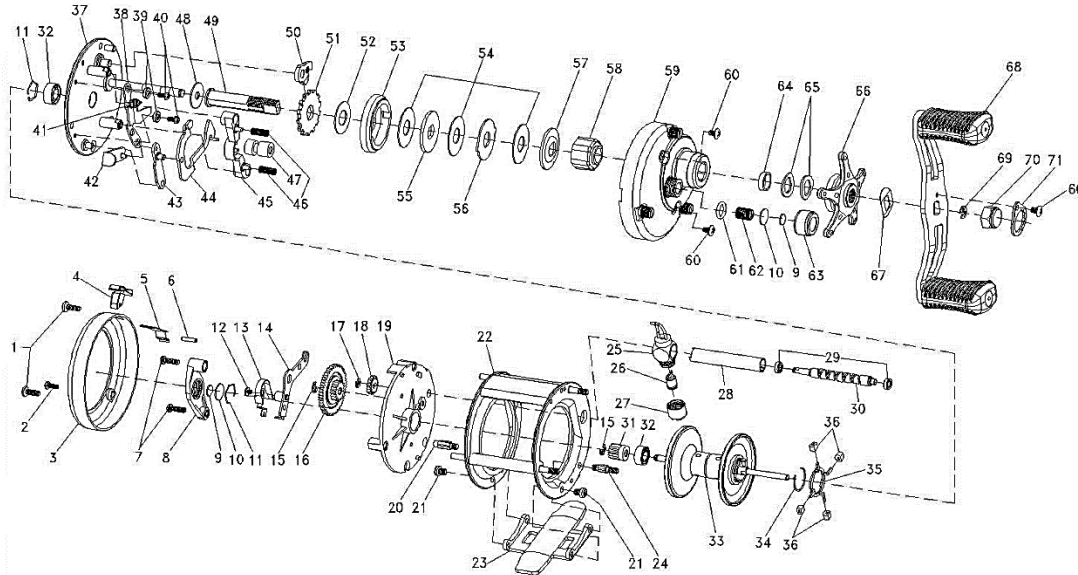

M-CUTD250 / 300

Please order by parts number, not key number
 Veuillez indiquer le numéro de la pièce (Non "Key" No.)

Key No.	Part No.	Part Name	Key No.	Part No.	Part Name
1	WD5-9801	SIDE PLATE SCREW	41	W53-3601	SPRING
2	W52-9601	SIDE PLATE SCREW	42	W53-3701	PUSH BAR ASSEMBLY
3	WD5-9901	LEFT SIDE PLATE	43	W53-3801	PILOT LEVER ASSEMBLY
4	W52-9801	CLICK LEVER	44	W53-3901	LATCH BAR
5	W52-9901	CLICK LEVER SPRING	45	W53-4001	YOKE
6	W53-0001	PIN	46	W53-4101	YOKE SPRING
7	W53-0101	SCREW	47	W53-4201	PININ GEAR
8	W53-0201	SPOOL COVER	48	W53-4301	DRIVE SHAFT WASHER
9	W53-0301	WASHER (A)	49	W53-4401	DRIVE SHAFT
10	W53-0401	WASHER	50	W53-4501	A/R PAWL
11	W53-0501	RETAINER	51	W53-4601	A/R RATCHET
12	W53-0601	SCREW	52	WD6-0301	DRAG WASHER (A)
13	W53-0701	CLICK PAWL	53	W53-4801	DRIVE GEAR
14	W53-0801	CLICK LEVER ASSEMBLY	54	WD6-0401	DRAG WASHER
15	W53-0901	CLICK RETAINER	55	W53-5001	KEY DRAG WASHER
16	W53-1001	IDLE GEAR	56	W53-5101	EARED WAHSER
17	W53-1101	CLICK RETAINER	57	W53-5201	DRAG WASHER
18	W53-1201	WORM SHAFT GEAR	58	W58-9801	ROLLER CLUTCH
19	W53-1301	LEFT SET PLATE	59	WD6-0501	RIGHT SIDE PLATE
20	W53-1401	SCREW STUD	60	W53-5801	SCREW
21	W53-1501	SCREW	61	W53-5901	O'RING
22	WD6-0001	FRAME	62	W53-6001	CAST CONTROL CAP SPRING
23	W53-1701	REEL STAND	63	WD6-0601	CAST CONTROL CAP
24	W53-1801	SCREW STUD	64	W53-6201	SPACER
25	W53-1901	LINE GUIDE ASSEMBLY	65	W53-6301	DRAG SPRING WASHER
26	W53-2001	LINE GUIDE PAWL	66	WD6-0701	STAR DRAG ASSEMBLY
27	W53-2201	PAWL CAP	67	W53-6501	SPRING WASHER
28	W53-2301	LEVEL WIND GUARD	68	WD6-0801	HANDLE ASSEMBLY
29	W53-2401	WORM SHAFT HOLDER	69	W54-9701	RETAINER
30	W53-2501	WORM SHAFT	70	W53-6801	HANDLE NUT
31	W53-2601	CLICK GEAR	71	WD6-0901	HANDLE NUT PLATE
32	W53-2701	BALL BEARING			
33	WD6-0101	SPOOL ASSEMBLY			
34	W53-2901	RETAINER			
35	W53-3001	BRAKE MOUNTING			
36	W53-3101	BRAKE COLLAR			
37	WD6-0201	RIGHT SET PLATE ASSEMBLY			
38	W53-3301	RETAINER			
39	W53-3401	WASHER			
40	W53-3501	SCREW			