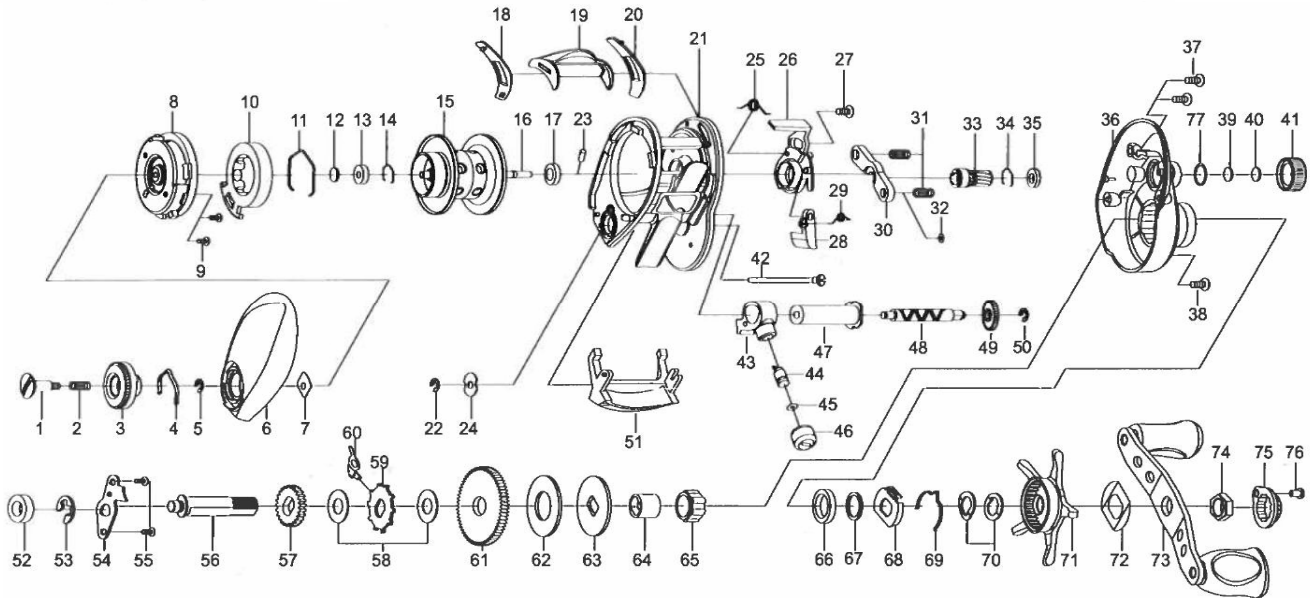

# LAGUNA 100H/100HS

Key No.	Parts No.	Parts Name	Key No.	Parts No.	Parts Name
1	460-5420	Set plate screw (S)	48	470-1900	Worm shaft
2	510-4450	Set plate spring	49	240-2180	Worm shaft gear
3	550-1610	Brake adjusting knob (S)	50	200-0530	Gear retainer
4	510-5060	Brake click spring	51	550-1600	Front plate
5	200-0530	Brake dial retainer (A)	52	140-1280	Ball Bearing (C)
6	230-2270	Left side plate	53	200-0580	Drive gear shaft retainer (B)
7	410-1911	Brake dial retainer (B)	54	410-2210	Drive gear shaft retainer (A)
8	220-2931	Left set plate	55	460-4600	Drive shaft retainer screw
9	460-3220	Left set plate screw	56	470-1890	Drive shaft
10	240-1952	Magnet holder	57	240-2190	Drive Gear A
11	430-1070	Magnet holder ret	58	540-6840	Spacer (F)
12	540-5990	Spacer(A)	59	240-2530	Anti-reverse ratchet
13	140-1400	Ball bearing (A)	60	530-0840	Anti-reverse pawl
14	430-1061	Bearing retainer	61	250-1310	Drive gear
15-17,23	700-9160	Spool assembly	62	540-6870	Drag washer
18	410-2150	Spacer (B)	63	540-6900	Key washer
19	090-0260	Clutch lever	64	150-2180	Gear shaft collar
20	410-2140	Spacer (C)	65	140-1810	Roller Clutch
21	110-0940	Frame assembly	66	140-1830	Ball Bearing (D)
22	200-0530	Worm shaft retainer	67	540-1480	Spacing washer
23	400-2250	Spool Pin	68	410-2220	Click leaf spring holder
24	540-6060	Worm shaft washer	69	510-4760	Leaf spring (A)
25	510-5040	Clutch cam spring (A)	70	540-6390	Drag spring washer
26	170-1280	Clutch cam	71	320-1150	Star drag
27	460-5440	clutch cam screw	72	510-3260	Leaf spring (B)
28	330-2820	Clutch trip plate	73	700-8390	Handle assembly (S)
29	510-5050	Clutch cam spring (B)	74	380-0770	Handle nut
30	410-1890	Pinion yoke	75	180-2470	Handle nut plate (S)
31	510-4430	Yoke spring	76	460-0450	Handle nut plate screw
32	540-6020	Washer (B)	77	430-1080	O Ring
33	260-1670	Pinion gear			
34	430-1061	Bearing retainer			
35	140-1820	Ball bearing (B)			
36	230-2260	Right side plate			
37	460-1570	R/S plt screw			
38	460-5450	R/S plt screw (A)			
39	540-6850	Spacer (D)			
40	540-4340	Spacer (E)			
41	380-1660	Cast control cap (S)			
42	400-2531	Long screw			
43	490-1080	Line guide			
44	400-2540	Line guide pawl			
45	540-3980	Washer (C)			
46	380-0780	Nut			
47	270-0720	Level wind guard			