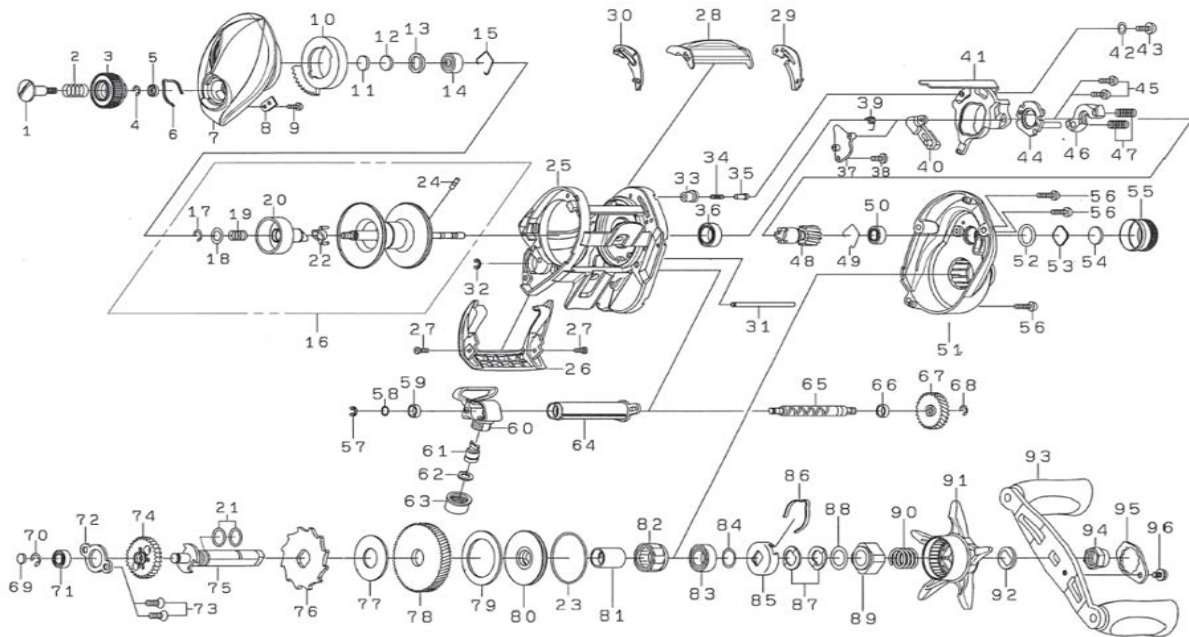

DAWA BAITCASTING REEL

CLSVTW150HS/XS

*Please order by parts number, not key number.

Key No	Part No	Description
1	J71-6301	BRAKE DIAL SCREW
2	E16-7101	BRAKE DIAL SPRING
3	J69-4903	BRAKE DIAL
4	B33-9801	BRAKE DIAL RETAINER(A)
5	F63-7701	BRAKE DIAL COLLAR
6	J88-6201	BRAKE DIAL LEAF SPRING
7	J87-6901	LEFT SIDE PLATE
8	J84-3301	BRAKE DIAL RETAINER(B)
9	G93-9301	BRAKE DIAL RETAINER(B) SCREW
10	J69-5001	MAGNET HOLDER
11	375-7404	LS BEARING WASHER (A)
12	375-7411	LS BEARING WASHER (B)
13	G18-5101	LS BEARING WASHER (C)
14	G51-1501	LS BALL BEARING
15	F03-2201	LS BEARING RING
16-24	Z02-4996	SPOOL ASSY (16-24)
25	J69-2603	FRAME
26	J69-4604	FRONT COVER
27	H53-1508	FRONT COVER SCREW
28	J69-3301	CLUTCH LEVER
29	J69-2701	CLUTCH LEVER PLATE (R)
30	J69-2801	CLUTCH LEVER PLATE (L)
31	J28-1902	OSCILLATING POST
32	H70-4101	OSCILLATING POST RETAINER
33	J69-3401	CLUTCH CAM PLATE PIN SPRING COLLAR
34	H92-8801	CLUTCH CAM PLATE PIN SPRING
35	J05-5201	CLUTCH CAM PLATE PIN
36	B86-1704	CLUTCH CAM BALL BEARING
37	J69-3201	KICK LEVER PLATE (A)
39	J40-7701	KICK LEVER SPRING
40	J62-2901	KICK LEVER
41	J69-2901	CLUTCH CAM PLATE
42	H15-9202	CLUTCH CAM PLATE SCREW WASHER
43	352-2501	CLUTCH CAM PLATE SCREW
44	H65-9101	KICK LEVER PLATE (B)
45	B03-2904	KICK LEVER PLATE (B) SCREW
46	H92-9001	CLUTCH PLATE
47	J31-3901	CLUTCH SPRING
48	J69-5402	PINION GEAR
49	E21-9701	PINION RING
50	G43-1107	PINION BALL BEARING
51	J87-6201	RIGHT SIDE PLATE
52	B05-5201	ZERO ADJUSTE O-RING
53	J21-3101	ZERO ADJUSTE WASHER (A)
54	B17-5501	ZERO ADJUSTE WASHER (B)

CLSVTW150XS Special Parts

Key No	Part No	Description
48	J69-5602	PINION GEAR
51	J87-6202	RIGHT SIDE PLATE
78	J88-7901	DRIVE GEAR