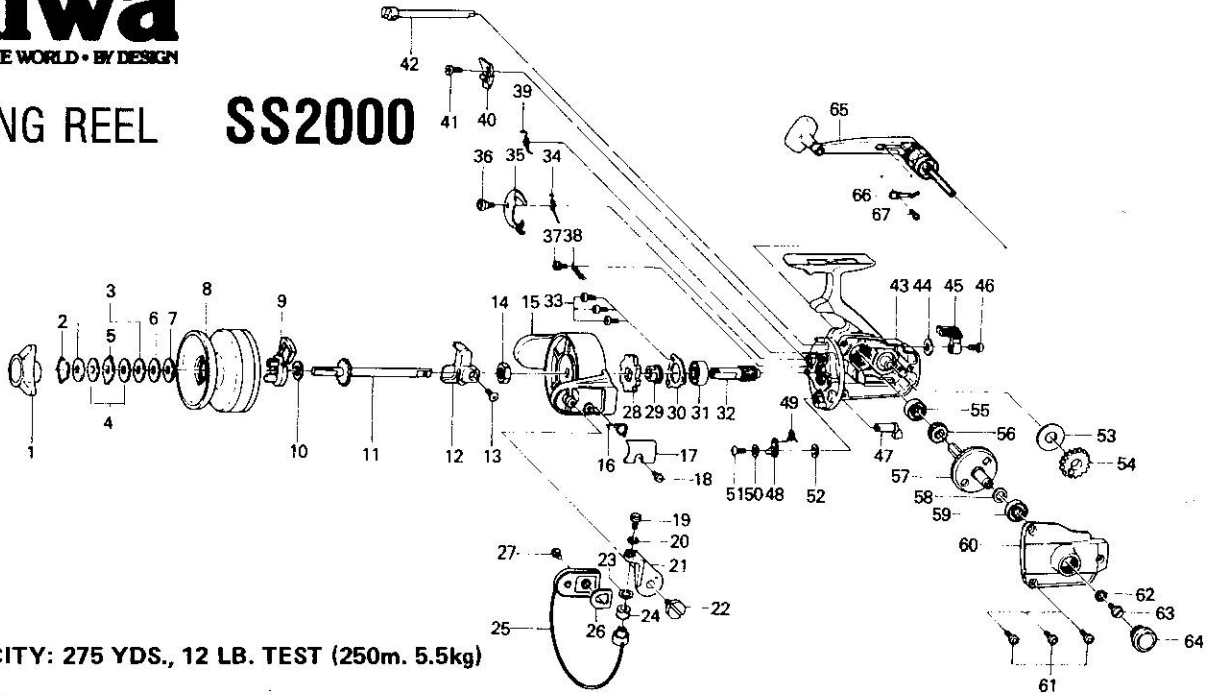

**SPINNING REEL SS2000**

**LINE CAPACITY: 275 YDS., 12 LB. TEST (250m. 5.5kg)**

Key No. 2 ~ 9

6-733-0201 Spool assembly

Key No. 65 ~ 67

6-746-7101 Handle assembly

Key No.	Parts No.	Parts Name
1	6-740-2105	Drag knob
2	6-170-4001	Drag washer retainer
3	6-373-2502	Drag D washer
4	6-374-2901	Disc washer
5	6-375-5301	Drag A washer
6	6-370-6901	Drag washer A
7	6-371-2731	Drag washer B
8	6-733-0401	Spool
9	6-030-5901	Spool click claw
10	6-374-9001	Spool washer
11	6-711-1211	Main shaft
12	6-481-0902	Oscillating slider
13	6-351-8901	Oscillating slider screw
14	6-340-8301	Rotor nut
15	6-201-7702	Rotor
16	6-143-5311	Bail spring
17	6-632-6412	Bail spring cover
18	6-350-1931	Bail spring cover screw
19	6-363-3111	Bail screw
20	6-375-1101	Bail washer
21	6-231-1901	Arm lever
22	6-362-3411	Arm lever screw
23	6-501-2001	Roller collar
24	6-250-4301	Line roller
25	6-725-5622	Bail
26	6-210-3111	Balancer
27	6-351-6601	Bail holder screw
28	6-280-5301	Ratchet
29	6-270-7002	Click gear
30	6-635-9901	Ball bearing ret. washer
31	6-636-6001	Ball bearing
32	6-402-3721	Pinion gear
33	6-351-6601	Ball bearing ret. washer screw
34	6-144-0211	Click claw spring