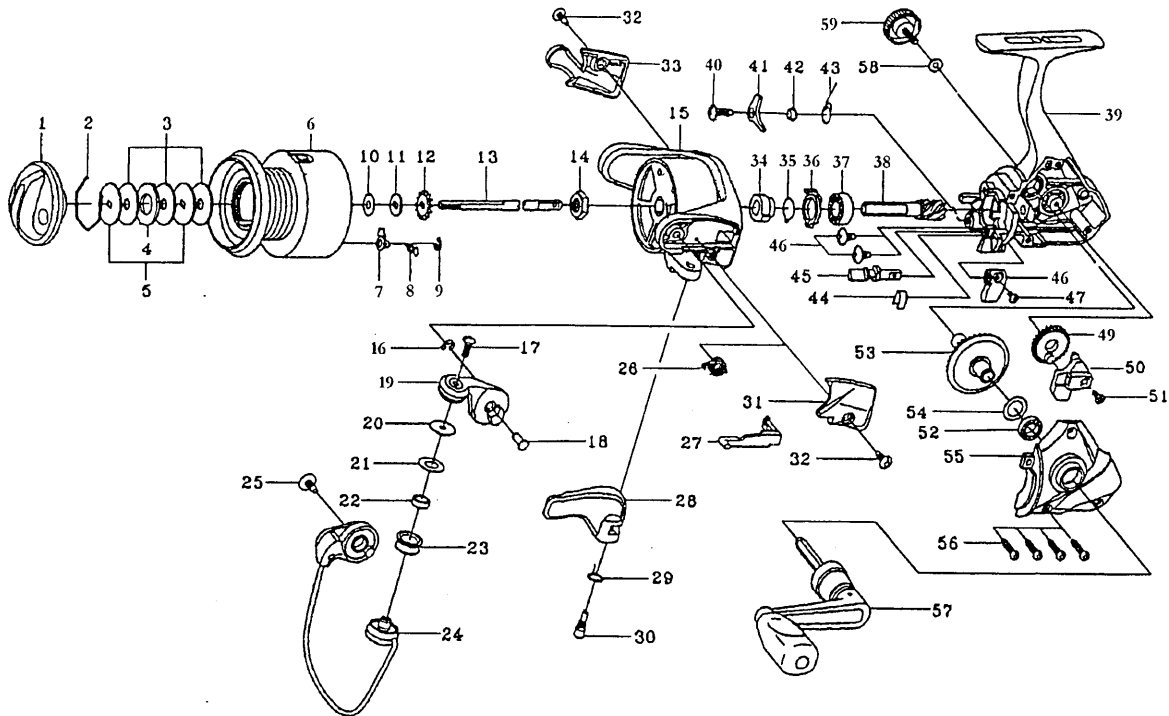

SPINSTAR-Z2505C

Key No.	Parts No.	Parts Name	Key No.	Parts No.	Parts Name
2-9	G10-7401	SPOOL	30	E37-0003	TRIGGER SCREW
2-9	G17-1001	SPOOL (EXTRA)	31	F31-0511	BAIL SPRING COVER
1	F32-2108	DRAG KNOB	32	E36-4202	BAIL HOLDER COVER SCREW
2	171-7701	DRAG WASHER RET	33	F31-0611	BAIL HOLDER COVER
3	E13-6003	DRAG WASHER	34	E49-2401	A/R RATCHET
4	373-3603	EARED WASHER	35	F19-6301	A/R PAWL SPRING B
5	E46-7201	KEY WASHER	36	F19-6201	A/R COLLAR
7	B07-5304	CLICK PAWL	37	L03-6601	BALL BEARING B
8	E40-3101	CLICK SPRING	38	E51-9801	PINION GEAR
9	320-5901	CLICK RET	39	G04-9102	BODY
10	E39-8000	SPOOL WASHER A	40	L00-1801	A/R PAWL SCREW
11	E46-7101	SPOOL WASHER B	41	F19-5301	A/R PAWL
12	270-6501	CLICK GEAR	42	L01-4302	A/R PAWL COLLAR
13	F99-0601	MAIN SHAFT	43	L00-1501	A/R PAWL SPRING A
14	341-9201	ROTOR NUT	44	F19-5201	A/R CAM SPRING
15	F31-0116	ROTOR	45	F98-9301	A/R CAM
16	320-5901	BAIL ARM SCREW RET	46	F98-9201	A/R LEVER
17	B67-9304	LINE ROLLER SCREW	47	F98-9401	A/R LEVER SCREW
18	E49-3501	BAIL ARM SCREW	48	E03-7801	BEARING RET SCREW
19	F61-9301	BAIL ARM	49	F67-7401	OSC GEAR
20	F44-6302	ROLLER COLLAR	50	F98-9601	OSC SLIDER
21	F44-6202	LINE ROLLER WASHER	51	351-0315	OSC SLIDER SCREW
22	F05-5601	BALL BEARING A	52	631-6901	BALL BEARING C
23	F47-2401	LINE ROLLER	53	F17-0001	DRIVE GEAR
24	G10-7201	BAIL	54	373-7808	DRIVE GEAR WASHER
25	B84-2102	BAIL HOLDER SCREW	55	F98-9703	SIDE COVER
26	F12-8901	BAIL SPRING	56	E15-8602	SIDE COVER SCREW
27	E45-1601	BAIL TRIP LEVER	57	G04-9201	HANDLE
28	F18-0011	TRIGGER LEVER	58	F02-0201	HANDLE WASHER
29	E36-9901	TRIGGER SPRING	59	F03-5605	HANDLE SCREW