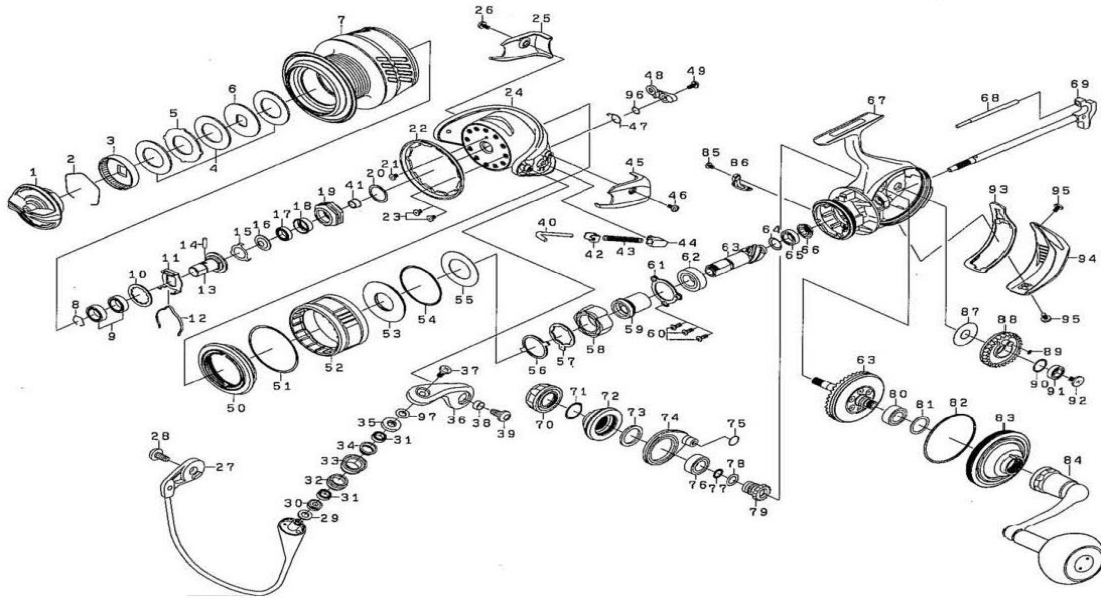

SPINNING REEL

SABAYJ4000-JDM

Please order by parts number, not key number
 Veuillez indiquer le numéro de la pièce (Non "Key" No.)

Key No.	Part No.	Part Name	Key No.	Part No.	Part Name
1	J45-8401	DRAG KNOB	50	J30-1801	MAGSEAL COVER NUT
2	F71-0001	DRAG WASHER RET	51	H17-6501	O RING
3	F89-5305	DRAG KNOB CLICK PLATE	52	J30-1702	MAGSEALED CAP
4	J39-8801	ATD-DRAG WASHER KIT	53	H61-9301	MAGNET
5	F64-4702	KEY WASHER	54	H45-2801	O RING
6	G16-5903	EARED WASHER	55	H61-9201	WASHER
7	J45-7101	SPOOL ASSY / SABAYJ4000	56	H69-0201	CLUTCH CAM RETAINER
8	G52-5101	BEARING RET	57	J54-1901	CLUTCH CAM PLATE
9	G43-1004	BALL BEARING	58	G31-4501	ROLLER CLUTCH
10	G90-3902	SPOOL WASHER	59	H78-2302	SPACING SLEEVE
11	G69-4001	CLICK LEAF SPRING HOLDER	60	E13-4508	SCREW
12	H73-7101	LEAF SPRING	61	G52-2901	BEARING RET
13	J30-2801	SPOOL METAL	62	G52-2803	BALL BEARING
14	F64-3601	PIN	63	Z02-3235	PINION + DRIVE GEAR UNIT
15	G52-4801	BEARING RET	64	G57-8501	WASHER
16	H62-1501	PACKING	65	G52-2705	BALL BEARING
17	G21-2503	BALL BEARING	66	H61-8001	COLLAR
18	J30-2501	COLLAR	67	J45-4701	BODY / SABAYJ3500H-4000
19	J30-2401	ROTOR NUT	68	H63-9301	STABILIZER BAR
20	G64-5603	WASHER	69	J30-0601	MAIN SHAFT
21	H02-2701	LINE GUARD SCREW	70	J30-3301	HANDLE SCREW CAP
22	J30-2301	LINE GUARD RING	71	G16-2401	"O" RING
23	H02-2701	LINE GUARD SCREW	72	J45-5001	DRIVE BEARING COVER
24	J30-2101	ROTOR	73	J30-1301	COLLAR
25	J30-2201	SIDE COVER (A)	74	J30-0303	BODY SET PLATE
26	H43-1301	SCREW C	75	J30-0401	O RING
27	J45-5201	BAIL ASSY / SABAYJ3500-4000	76	J04-0001	BALL BEARING (MS)
28	H43-1201	SCREW	77	J18-5701	O-RING
29	B41-1703	WASHER (0.1MM)	78	G80-0701	O-RING
30	H74-3401	MAGNET COLLAR	79	J30-0501	OSCILATING GEAR PINION
31	G68-6903	BALL BEARING	80	J04-0001	BALL BEARING (MS)
32	H74-3701	COLLAR D	81	G64-5601	WASHER
33	H74-3801	LINE ROLLER	82	H50-2601	O RING
34	H74-3901	COLLAR C	83	J45-5103	BODY COVER
35	H74-4001	MAGNET COLLAR	84	J45-5501	HANDLE ASSEMBLY
36	H96-0121	ARM LEVER	85	H45-5407	SCREW
37	H74-4201	SCREW E	86	H90-6201	BAIL TRIP PLATE
38	H96-2401	COLLAR (A)	87	G64-4203	WASHER
39	H43-1201	SCREW D	88	J30-4201	OSC GEAR
40	H64-0601	BAIL SPRING SHAFT	89	B85-3101	O RING
41	J40-1401	COLLAR	90	G52-2101	OSC GEAR WASHER
42	H57-6101	BAIL SPRING PLATE	91	G46-7102	BALL BEARING
43	H64-0701	BAIL SPRING	92	H27-2202	SCREW
44	J08-9401	BAIL SPRING HOLDER	93	J30-1901	PACKING
45	H99-4601	COVER (A)	94	J30-2001	REAR COVER
46	H43-1301	SCREW C	95	H75-3302	SCREW
47	H41-3601	BAIL TRIP LEVER SPRING	96	J33-9502	WASHER (THICKNESS 0.1)
48	H99-4401	BAIL TRIP LEVER	97	J33-9502	WASHER (THICKNESS 0.1)
49	H41-7701	SCREW B			