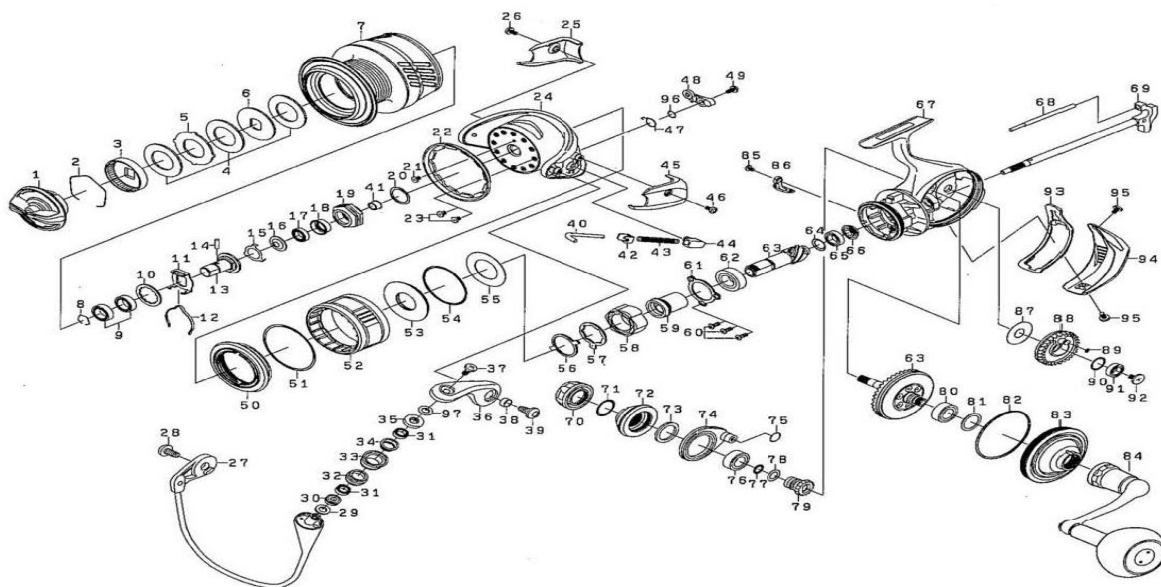

JAWA

SPINNING REEL

Please order by parts number, not key number
 Veuillez indiquer le numéro de la pièce (Non "Key" No.)

SABAYJ3500H-JDM

Key No.	Part No.	Part Name	Key No.	Part No.	Part Name
1	J45-8401	DRAG KNOB	50	J30-1801	MAGSEAL COVER NUT
2	F71-0001	DRAG WASHER RET	51	H17-6501	O'RING
3	F89-5305	DRAG KNOB CLICK PLATE	52	J30-1702	MAGSEAL COVER NUT
4	J39-8801	ATD-DRAG WASHER KIT	53	H61-9301	MAGNET
5	F64-4702	KEY WASHER	54	H45-2801	O'RING
6	G16-5903	EARED WASHER	55	H61-9201	WASHER
7	J45-6101	SPOOL ASSEMBLY	56	H69-0201	CLUTCH CAM RETAINER
8	G52-5101	BEARING RETAINER	57	J54-1901	CLUTCH CAM PLATE
9	G43-1004	BALL BEARING	58	G31-4501	ROLLER CLUTCH
10	G90-3901	WASHER	59	H78-2302	SPACING SLEEVE
11	G69-4001	CLICK LEAF SPRING HOLDER	60	E13-4508	SCREW
12	H73-7101	LEAF SPRING	61	G52-2901	BEARING RETAINER
13	J30-2801	SPOOL METAL	62	G52-2803	BALL BEARING
14	F64-3601	PIN	63	Z02-3232	PINION + DRIVE GEAR UNIT
15	G52-4801	BEARING RETAINER	64	G57-8501	WASHER
16	H62-1501	PACKING	65	G52-2705	BALL BEARING
17	G21-2503	BALL BEARING	66	H61-8001	COLLAR
18	J30-2501	COLLAR	67	J45-4701	BODY
19	J30-2401	ROTOR NUT	68	H63-9301	STABILIZER BAR
20	G64-5603	WASHER	69	J30-0601	MAIN SHAFT
21	H02-2701	LINE GUARD SCREW	70	J30-3301	HANDLE SCREW CAP
22	J30-2301	LINE GUARD RING	71	G16-2401	O'RING
23	H02-2701	LINE GUARD SCREW	72	J45-5001	DRIVE BEARING COVER
24	J30-2101	ROTOR	73	J30-1301	COLLAR
25	J30-2201	SIDE COVER	74	J30-0301	BODY SET PLATE
26	H43-1301	SCREW	75	J30-0401	O'RING
27	J45-5201	BAIL ASSEMBLY	76	J04-0001	BALL BEARING (MS)
28	H43-1201	SCREW	77	J18-5701	O'RING
29	B41-1703	WASHER	78	G80-0701	O'RING
30	H74-3401	MAGNET COLLAR	79	J30-0501	OSC GEAR PINION
31	G68-6903	BALL BEARING	80	J04-0001	BALL BEARING (MS)
32	H74-3701	COLLAR D	81	G64-5603	DRIVE GEAR WASHER
33	H74-3801	LINE ROLLER	82	H50-2601	O'RING
34	H74-3901	COLLAR	83	J45-5103	BODY COVER
35	H74-4001	MAGNET COLLAR	84	J45-5501	HANDLE ASSEMBLY
36	H96-0121	ARM LEVER	85	H45-5407	SCREW
37	H74-4201	SCREW	86	H90-6201	BAIL TRIP PLATE
38	H96-2401	COLLAR	87	G64-4203	WASHER
39	H43-1201	SCREW	88	J30-4201	OSC GEAR
40	H64-0601	BAIL SPRING SHAFT	89	B85-3101	O'RING
41	J40-1401	COLLAR	90	G52-2103	WASHER
42	H57-6101	BAIL SPRING PLATE	91	G46-7102	BALL BEARING
43	H64-0701	BAIL SPRING	92	H27-2202	SCREW
44	J08-9401	BAIL SPRING HOLDER	93	J30-1901	PACKING
45	H99-4601	COVER	94	J30-2001	REAR COVER
46	H43-1301	SCREW	95	H75-3302	SCREW
47	H41-3601	BAIL TRIP LEVER SPRING	96	J33-9502	WASHER
48	H99-4401	BAIL TRIP LEVER	97	J33-9502	WASHER
49	H41-7701	SCREW B			