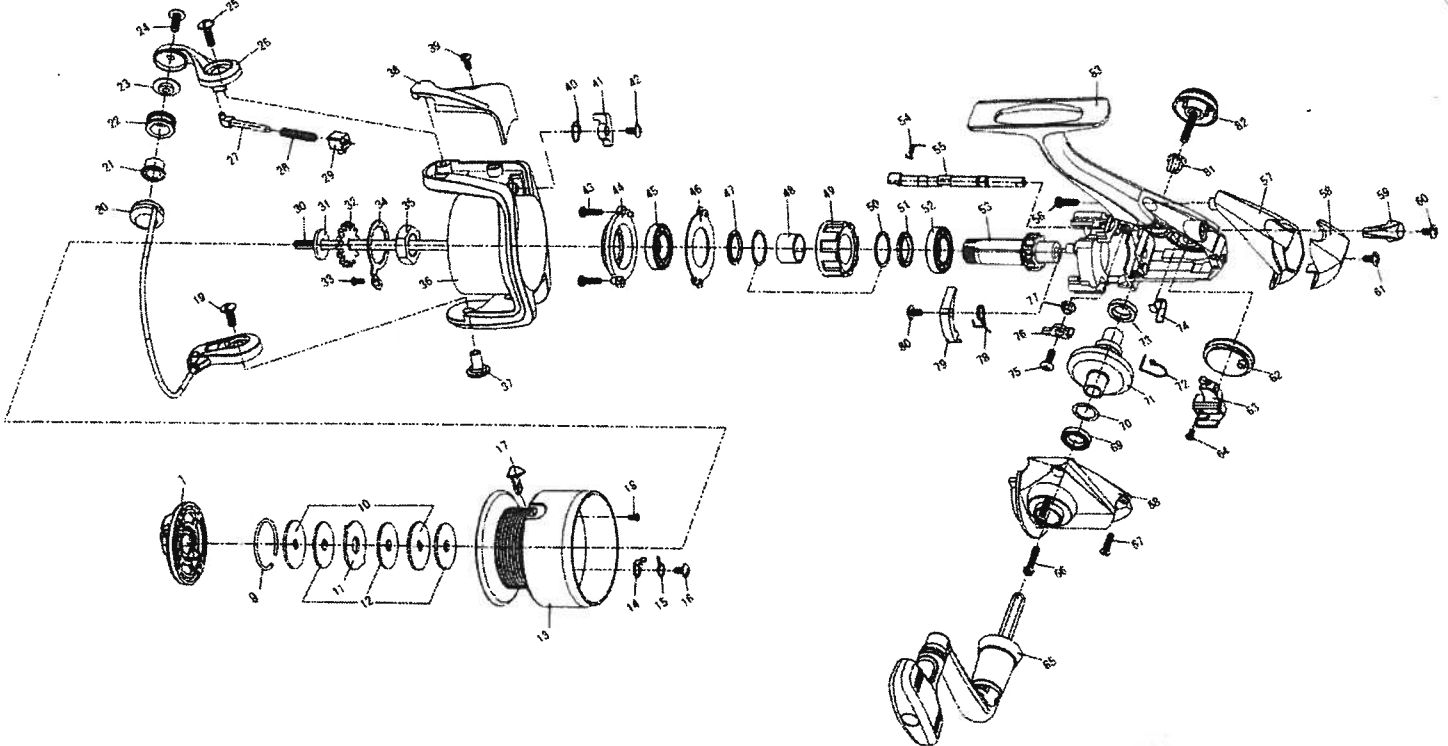

SAMURAI 3500-3i / 4000-3i

Key No.	Parts No.	Parts Name
1	W33-5802	DRAG KNOB ASSY
9	W33-5901	DRAG WASHER RET
10	W33-6002	KEY WASHER
11	W33-6102	EARED WASHER
12	W33-6202	DRAG WASHER
14	W30-1901	CLICK PAWL
15	W30-2101	CLICK SPRING
16	W33-7202	CLICK PAWL SCREW
17	W33-7302	LINE HOLDER
18	W33-7402	LINE HOLDER SCREW
9-18	W33-7702	SPOOL
9-18	W33-7712	SPOOL (EXTRA)
19	W33-9001	BAIL HOLDER SCREW
20	W33-7906	BAIL
21	W34-5202	LINE ROLLER BUSHING
22	W33-8102	LINE ROLLER
23	W33-8202	LINE ROLLER COLLAR
24	W33-8301	LINE ROLLER SCREW
25	W33-8401	BAIL ARM SCREW
26	W33-8602	BAIL ARM
27	W33-8702	BAIL SPRING SHAFT
28	W33-8802	BAIL SPRING
29	W33-8901	BAIL SPRING HOLDER
30	W33-9203	MAIN SHAFT
31	W33-9302	MAIN SHAFT WASHER
32	W33-9402	CLICK GEAR
33	W33-9102	ROTOR NUT HOLD PLT SCREW
34	W33-9501	ROTOR NUT HOLD PLT
35	W33-9601	ROTOR NUT
36	W34-0106	ROTOR
37	W34-0201	BAIL HOLDER NUT
38	W34-0303	BAIL SPRING COVER
39	W34-0401	BAIL SPRING COVER SCREW
40	W34-0501	BAIL TRIP LEVER SPRING
41	W34-0602	BAIL TRIP LEVER
42	W34-0703	BAIL TRIP LEVER SCREW
43	W34-0801	BEARING RET SCREW
44	W34-0901	BEARING RET A
45	W34-1001	BALL BEARING A
46	W34-1101	BEARING RET B
47	W34-1201	COLLAR