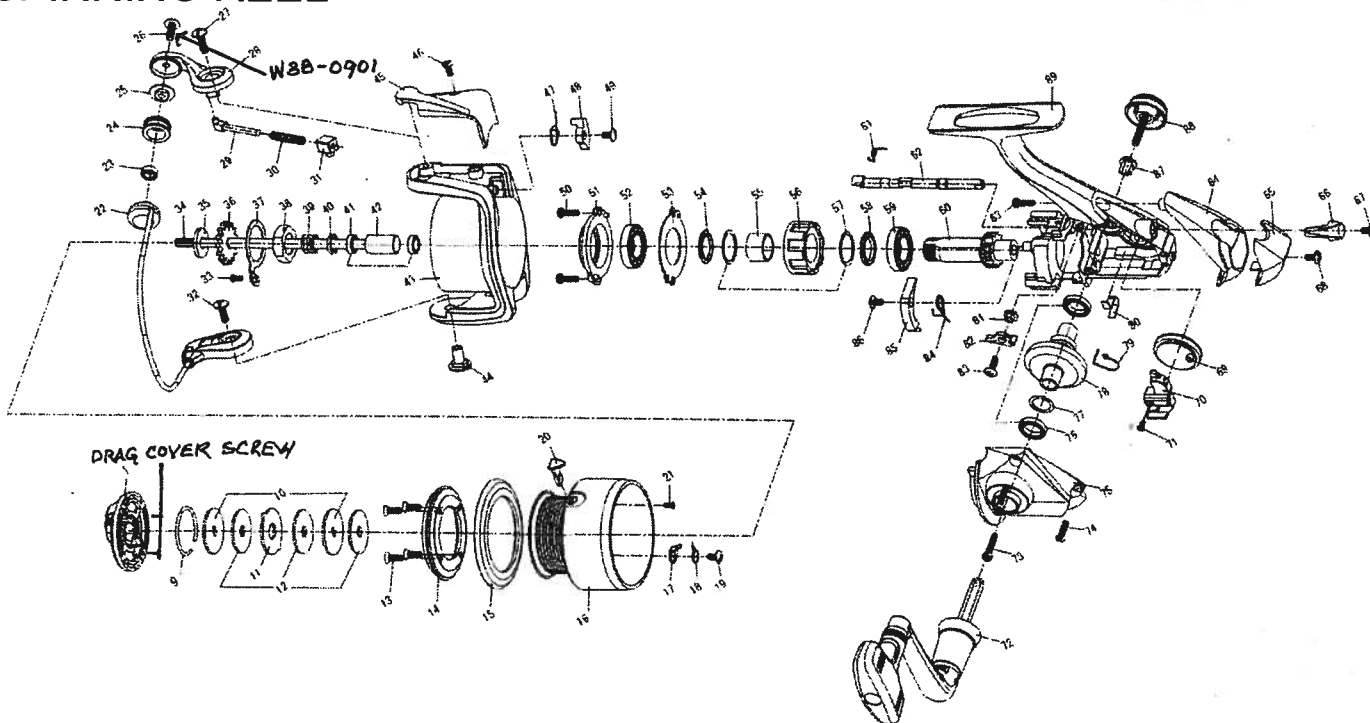

SAMURAI 1500-7i / 2500-7i

Key No.	Parts No.	Parts Name
1	W33-5801	DRAG KNOB ASSY
9	W33-5901	DRAG WASHER RET
10	W33-6001	KEY WASHER
11	W33-6101	EARED WASHER
12	W33-6201	DRAG WASHER
13	W33-6301	SPOOL RING RET SCREW
14	W33-6401	SPOOL RING RET
15	W33-6501	SPOOL RING
17	W30-1901	CLICK PAWL
18	W30-2101	CLICK SPRING
19	W33-7201	CLICK PAWL SCREW
20	W33-7301	LINE HOLDER
21	W33-7401	LINE HOLDER SCREW
9-21	W33-7501	SPOOL
9-21	W33-7511	SPOOL (EXTRA)
22	W33-7901	BAIL
23	W33-8001	BALL BEARING A
24	W33-8101	LINE ROLLER
25	W33-8201	LINE ROLLER COLLAR
26	W33-8301	LINE ROLLER SCREW
27	W33-8401	BAIL ARM SCREW
28	W33-8501	BAIL ARM
29	W33-8701	BAIL SPRING SHAFT
30	W33-8801	BAIL SPRING
31	W33-8901	BAIL SPRING HOLDER
32	W33-9001	BAIL HOLDER SCREW
33	W33-9101	ROTOR NUT HOLD PLT SCREW
34	W33-9204	MAIN SHAFT
35	W33-9301	MAIN SHAFT WASHER
36	W33-9401	CLICK GEAR
37	W33-9501	ROTOR NUT HOLD PLT
38	W33-9601	ROTOR NUT
39	W33-9701	MAIN SHAFT SPRING
40	W33-9801	BALL BEARING COLLAR A
41	W33-9901	BALL BEARING B
42	W34-0001	SPACING SLEEVE A
43	W34-0101	ROTOR
44	W34-0201	BAIL HOLDER NUT
45	W34-0301	BAIL SPRING COVER
46	W34-0401	BAIL SPRING COVER SCREW
47	W34-0501	BAIL TRIP LEVER SPRING
48	W34-0601	BAIL TRIP LEVER
49	W34-0701	BAIL TRIP LEVER SCREW
50	W34-0801	BEARING RET SCREW
51	W34-0901	BEARING RET A
52	W34-1001	BALL BEARING C
53	W34-1101	BEARING RET B
54	W34-1201	COLLAR
55	W34-1301	SPACING SLEEVE B
56	W34-1401	ROLLER CLUTCH
57	W34-1501	ROLLER CLUTCH WASHER
58	W34-1601	BALL BEARING COLLAR B

SPECIAL PART FOR SW2500-7I

Key No.	Parts No.	Parts Name
9-21	W33-7601	SPOOL
9-21	W33-7611	SPOOL (EXTRA)
14	W33-6402	SPOOL RING RET
15	W33-6502	SPOOL RING
22	W33-7902	BAIL
34	W33-9205	MAIN SHAFT
43	W34-0102	ROTOR
45	W34-0302	BAIL SPRING COVER
49	W34-0702	BAIL TRIP LEVER SCREW
62	W34-2002	A/R CAM
64	W34-2202	REAR COVER A
65	W34-2302	REAR COVER B
69	W34-2702	OSC GEAR
70	W34-2802	OSC SLIDER
72	W34-3009	HANDLE
75	W34-3401	SIDE COVER
89	W34-5001	BODY