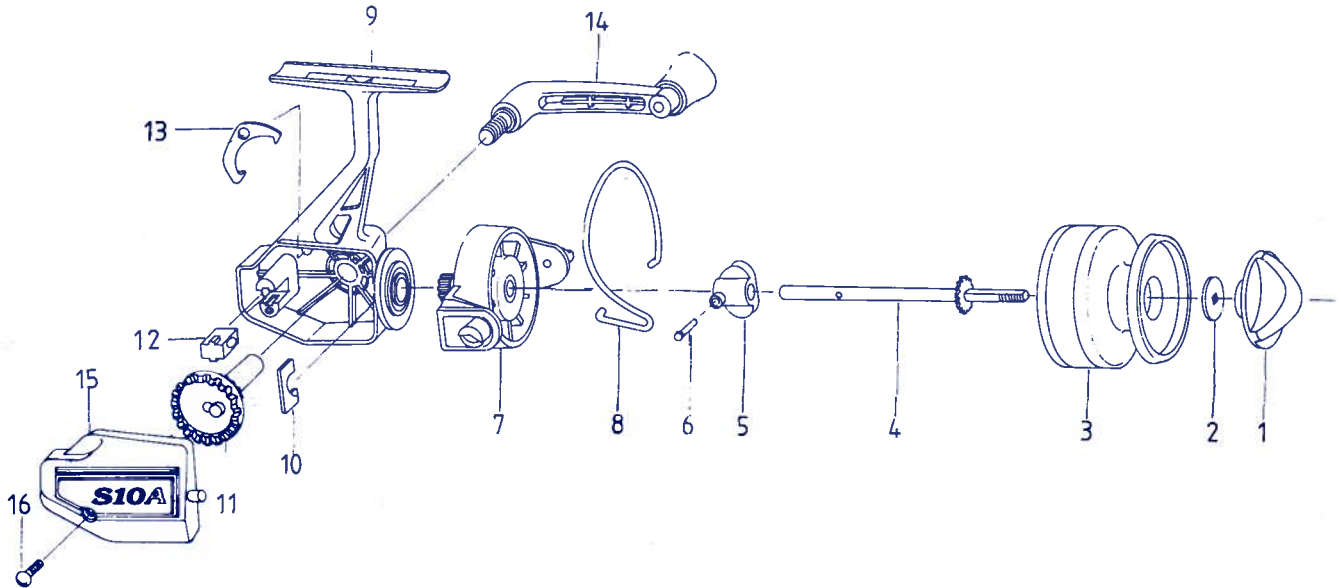

# SPINNING REEL S10A

Key No.	Parts No.	Parts Name	Key No.	Parts No.	Parts Name
1	441-3501	Drag knob	9	K13-5001	Body
2	374-7901	Drag washer	10	632-4011	Pinion retainer
3	B73-6410	Spool	11	K13-5601	Drive gear
4	B57-4901	Main shaft	12	K13-5301	Collar
5	480-5101	Oscillating slider	13	K13-5701	Anti-reverse
6	490-4411	Oscillating slider pin	14	K13-5801	Handle
7	K13-6201	Rotor	15	K13-5101	Side cover
8	B81-2301	Bail	16	B00-9703	Side cover screw