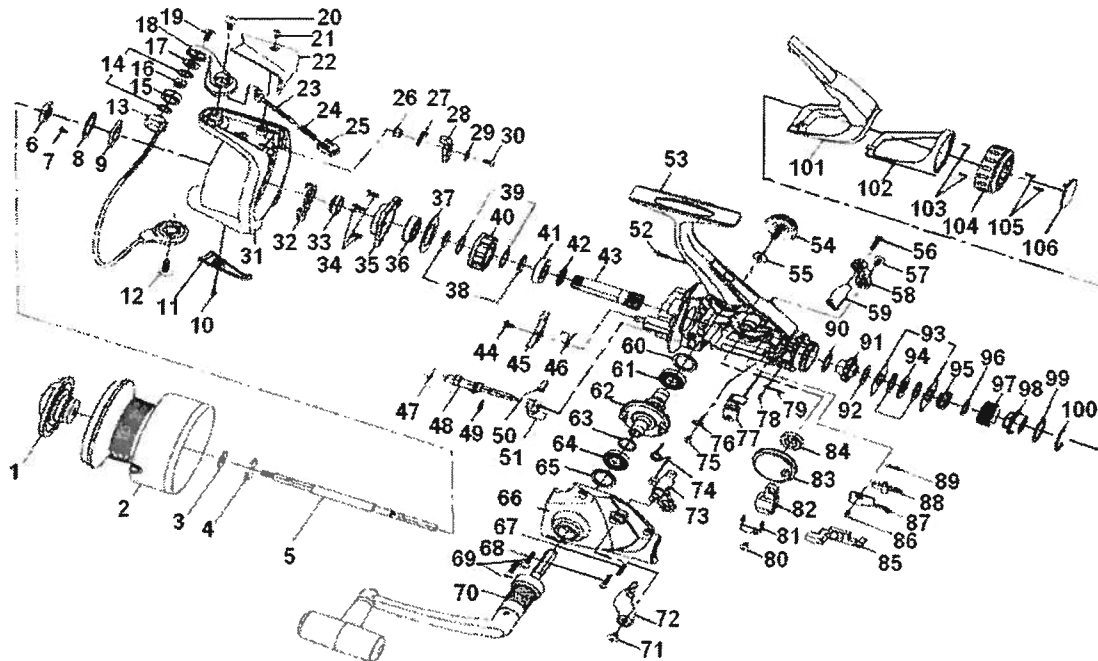

REGAL 4500/5000BRI

Key

No.	Parts No.	Parts Name
1	W36-9501	FRONT DRAG KNOB
2	W50-2101	SPOOL
3	W36-9301	SPOOL WASHER
4	W36-9201	CLICK GEAR
5	W49-6501	MAIN SHAFT
6	W30-8701	ROTOR NUT
7	W36-8901	ROTOR NUT HOLD PLT SCREW
8	W30-6501	ROTOR NUT HOLD PLT
9	W30-8201	ROTOR NUT COLLAR
10	W49-6601	BAIL HOLDER COVER SCREW
11	W39-3702	BAIL HOLDER COVER
12	W36-8601	BAIL HOLDER SCREW
13	W49-6802	BAIL
14	W45-6601	LINE ROLLER WASHER
15	W36-8101	LINE ROLLER
16	W36-1951	LINE ROLLER BUSHING
17	W33-8202	LINE ROLLER COLLAR
18	W49-7002	BAIL ARM
19	W33-8301	LINE ROLLER SCREW
20	W36-8601	BAIL ARM SCREW
21	W49-6601	BAIL SPRING COVER SCREW
22	W39-3402	BAIL SPRING COVER
23	W39-3301	BAIL SPRING SHAFT
24	W39-3201	BAIL SPRING
25	W39-3101	BAIL SPRING HOLDER
26	W39-2801	BAIL TRIP LEVER COLLAR
27	W31-1701	BAIL TRIP LEVER SPRING
28	W39-2901	BAIL TRIP LEVER
29	W46-4501	BAIL TRIP LEVER WASHER
30	W39-3001	BAIL TRIP LEVER SCREW
31	W49-7102	ROTOR
32	W39-2601	A/R PAWL SPRING A
33	W49-7201	A/R PAWL COLLAR
34	W39-0301	BEARING RET SCREW
35	W49-7301	BEARING RET
36	W49-7401	BALL BEARING A