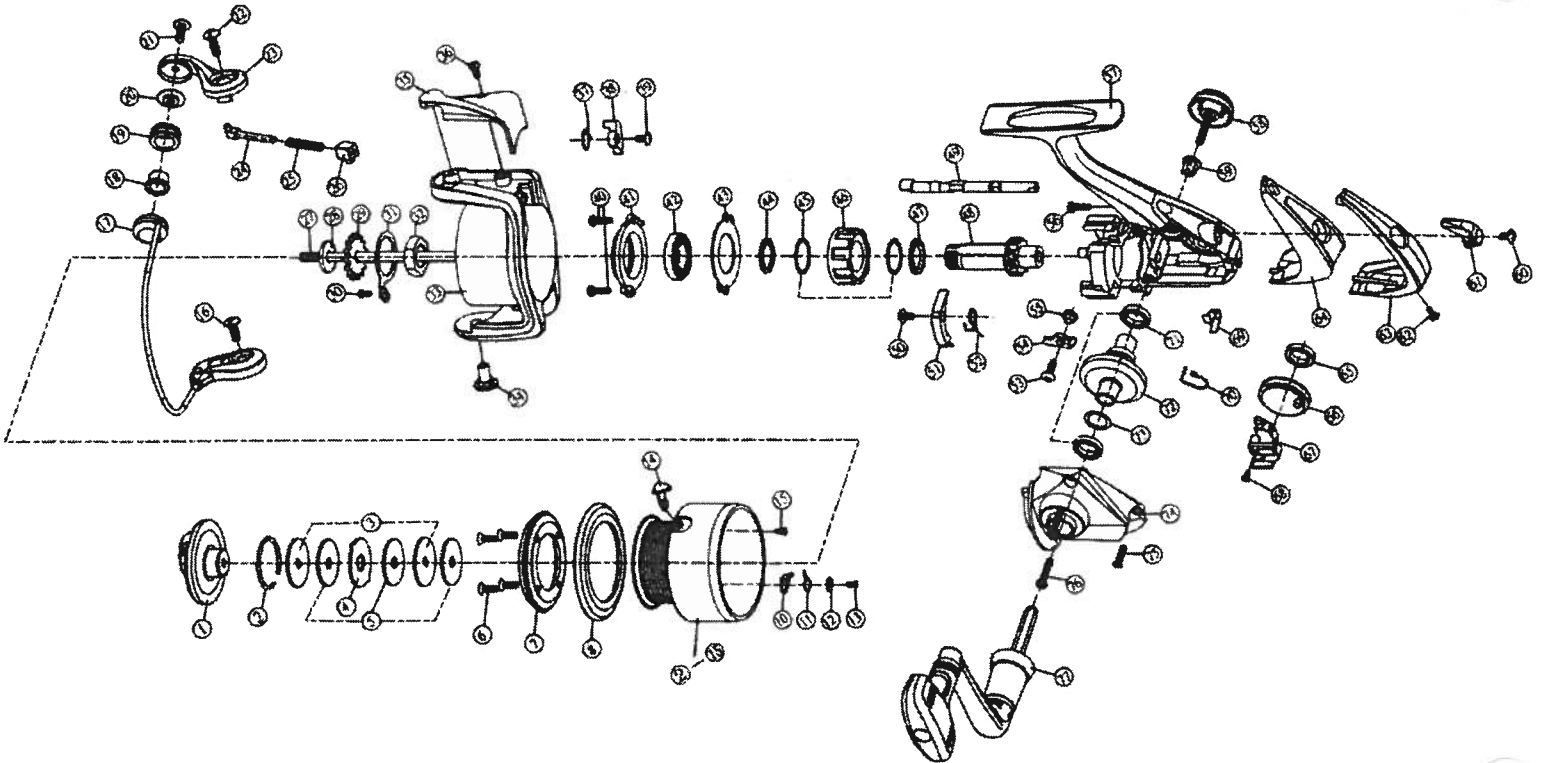

REGAL 2500-4i

Key No.	Parts No.	Parts Name
1	W33-5801	DRAG KNOB
2	W33-5901	DRAG WASHER RET
3	W33-6001	KEY WASHER
4	W33-6101	EARED WASHER
5	W33-6201	DRAG WASHER
6	W33-6301	SPOOL RING RET SCREW
7	W44-2401	SPOOL RING RET
8	W44-2501	SPOOL RING
10	W30-1901	CLICK PAWL
11	W43-9301	CLICK SPRING
12	W43-9401	CLICK SPRING WASHER
13	W33-7201	CLICK PAWL SCREW
14	W33-7301	LINE HOLDER
15	W33-7401	LINE HOLDER SCREW
2-15	W44-3801	SPOOL
2-15	W44-3901	SPOOL (EXTRA)
16	W33-9001	SCREW
17	W44-2701	BAIL
18	W33-8001	BALL BEARING A
19	W33-8101	LINE ROLLER
20	W33-8201	LINE ROLLER COLLAR
21	W33-8301	LINE ROLLER SCREW
22	W33-8401	BAIL ARM SCREW
23	W43-9601	BAIL ARM
24	W44-2801	BAIL SPRING SHAFT
25	W44-2901	BAIL SPRING
26	W33-8901	BAIL SPRING HOLDER
27	W44-3001	MAIN SHAFT
28	W33-9301	MAIN SHAFT WASHER
29	W33-9401	CLICK GEAR
30	W33-9101	ROTOR NUT LOCK SCREW
31	W33-9501	ROTOR NUT HOLD PLT
32	W33-9601	ROTOR NUT
33	W44-3101	ROTOR
34	W34-0201	BAIL HOLDER NUT
35	W34-0302	BAIL SPRING COVER
36	W34-0401	BAIL SPRING COVER SCREW
37	W34-0501	BAIL TRIP LEVER SPRING
38	W34-0601	BAIL TRIP LEVER