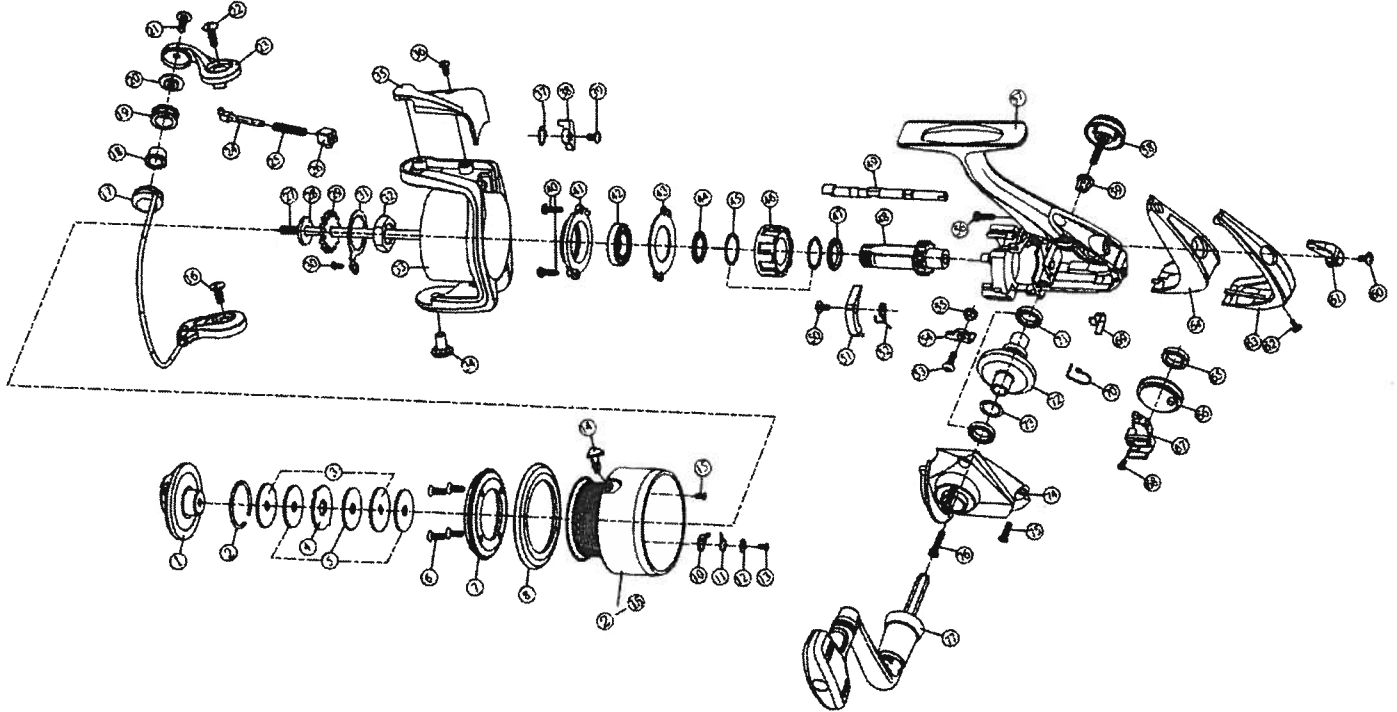

REGAL 1500-4i/2000-4i

Key No.	Parts No.	Parts Name
1	W33-5801	DRAG KNOB
2	W33-5901	DRAG WASHER RET
3	W33-6001	KEY WASHER
4	W33-6101	EARED WASHER
5	W33-6201	DRAG WASHER
6	W33-6301	SPOOL RING RET SCREW
7	W43-9001	SPOOL RING RET
8	W43-9101	SPOOL RING
10	W30-1901	CLICK PAWL
11	W43-9301	CLICK SPRING
12	W43-9401	CLICK SPRING WASHER
13	W33-7201	CLICK PAWL SCREW
14	W33-7301	LINE HOLDER
15	W33-7401	LINE HOLDER SCREW
2-15	W44-1701	SPOOL
2-15	W44-1801	SPOOL (EXTRA)
16	W33-9001	SCREW
17	W43-9501	BAIL
18	W33-8001	BALL BEARING A
19	W33-8101	LINE ROLLER
20	W33-8201	LINE ROLLER COLLAR
21	W33-8301	LINE ROLLER SCREW
22	W33-8401	BAIL ARM SCREW
23	W43-9601	BAIL ARM
24	W33-8701	BAIL SPRING SHAFT
25	W33-8801	BAIL SPRING
26	W33-8901	BAIL SPRING HOLDER
27	W43-9701	MAIN SHAFT
28	W33-9301	MAIN SHAFT WASHER
29	W33-9401	CLICK GEAR
30	W33-9101	ROTOR NUT LOCK SCREW
31	W33-9501	ROTOR NUT HOLD PLT
32	W33-9601	ROTOR NUT
33	W43-9801	ROTOR
34	W34-0201	BAIL HOLDER NUT
35	W34-0301	BAIL SPRING COVER
36	W34-0401	BAIL SPRING COVER SCREW
37	W34-0501	BAIL TRIP LEVER SPRING
38	W34-0601	BAIL TRIP LEVER
39	W43-9901	BAIL TRIP LEVER SCREW
40	W34-0801	BEARING RET SCREW
41	W44-0001	BEARING RET A