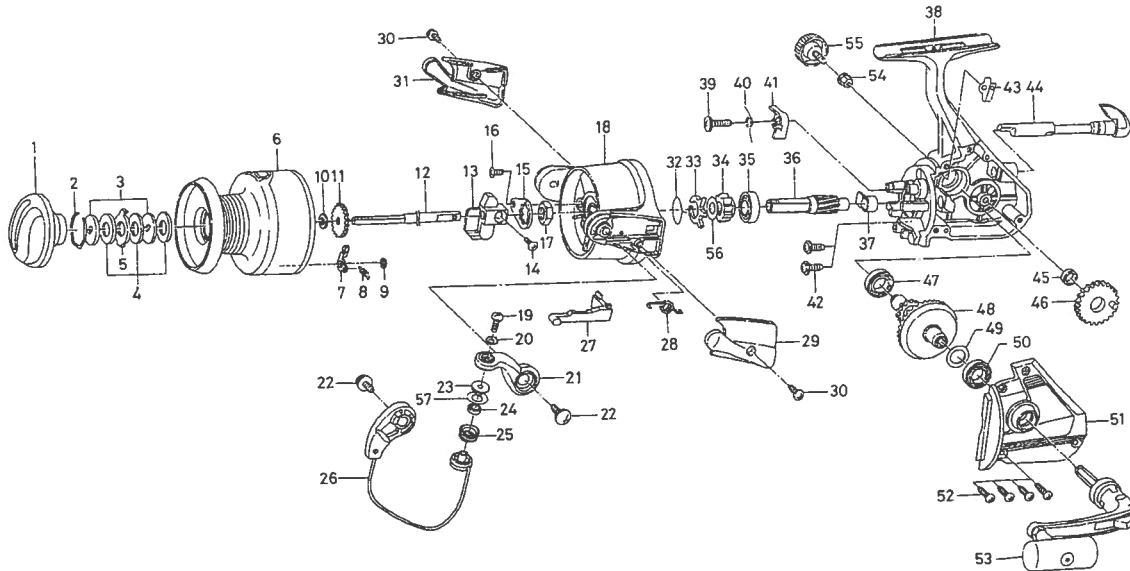

Please order by part number, not key number.

RG-Z5500T/Z6000T

SPINNING REEL

RG-Z5500T

KEY NO.	PART NO.	PART NAME
*	F42-5902	EXTRA SPOOL
2-9	F53-8001	SPOOL
1	F36-9804	DRAG KNOB
2	171-7701	DRAG WASHER RET
3	L03-1301	KEY WASHER
4	373-3712	DRAG WASHER
5	B89-9501	EARED WASHER
7	B07-8201	CLICK PAWL
8	145-2101	CLICK SPRING
9	320-1402	CLICK RET
10	F22-5501	SPOOL WASHER
11	L11-8501	CLICK GEAR
12	F42-9502	MAIN SHAFT
13	F42-9101	OSC SLIDER
14	351-8901	OSC SLIDER SCREW
15	F58-9801	ROTOR NUT HOLD PLT
16	L01-1702	ROTOR NUT HOLD PLT SCREW
17	340-8301	ROTOR NUT
18	F39-4404	ROTOR
19	F60-7301	LINE ROLLER SCREW
21	F53-6901	BAIL ARM
22	E00-7601	BAIL ARM SCREW
23	F44-6302	LINE ROLLER COLLAR
24	F05-5601	BALL BEARING A
25	F45-4902	LINE ROLLER
26	F53-7801	BAIL
27	F41-3401	BAIL TRIP LEVER
28	F43-6401	BAIL SPRING
29	F39-3304	BAIL SPRING COVER
30	E24-8101	BAIL SPRING COVER SCREW
31	F39-3404	BAIL TRIP COVER
32	F21-2001	A/R PAWL SPRING A
33	F07-0701	A/R PAWL SPRING B
34	F39-4201	A/R RATCHET
35	637-6101	BALL BEARING B
36	L11-4401	PINION GEAR

RG-Z5500T

KEY NO.	PART NO.	PART NAME
37	L00-6001	PINION COLLAR
38	E53-8001	BODY
39	L06-6501	A/R PAWL SCREW
40	L06-6401	A/R PAWL SPRING C
41	L07-8601	A/R PAWL
42	L01-1601	BEARING RET SCREW
43	E01-1801	A/R CAM SPRING
44	L10-0714	A/R LEVER
45	B47-4101	OSC GEAR COLLAR
46	L11-4701	OSC GEAR
47	B54-6001	BALL BEARING C
48	L07-1701	DRIVE GEAR
49	371-2824	DRIVE GEAR WASHER
50	B54-6001	BALL BEARING D
51	E53-8101	SIDE COVER
52	B83-5002	SIDE COVER SCREW
53	E53-8201	HANDLE
54	F40-9001	HANDLE COLLAR
55	L00-9106	HANDLE LOCK SCREW
56	F43-1001	RATCHET WASHER
57	F44-6202	LINE ROLLER WASHER

RG-Z6000T Special Parts

KEY NO.	PART NO.	PART NAME
*	F43-2702	EXTRA SPOOL
2-9	F53-8601	SPOOL
18	F39-4704	ROTOR
26	F53-8801	BAIL
27	F39-3501	BAIL TRIP LEVER
38	E53-8002	BODY
51	E53-8102	SIDE COVER