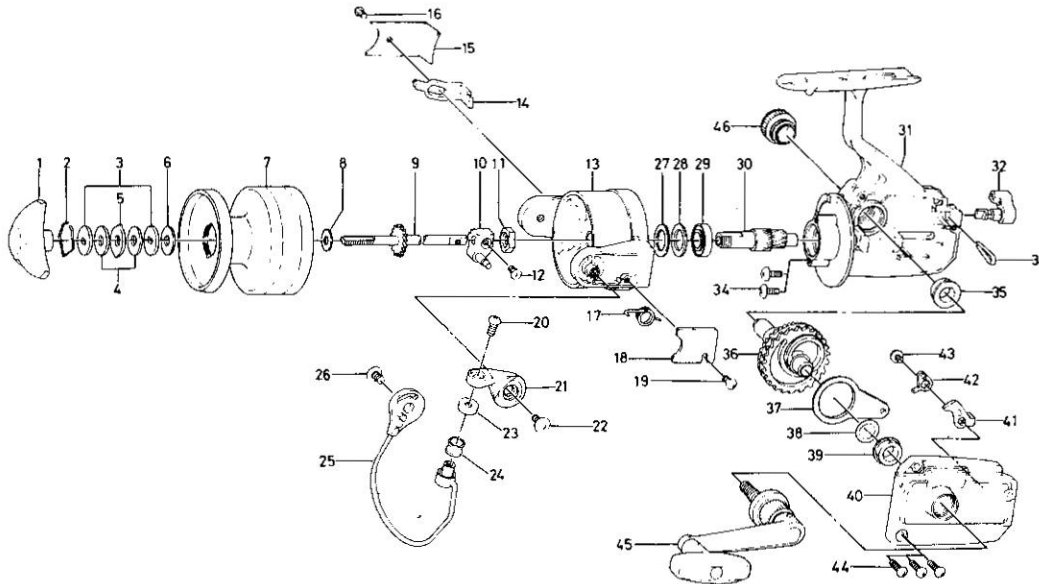

SPINNING REEL RB2600

Key No.	Parts No.	Parts Name	Key No.	Parts No.	Parts Name
1	B68-7301	Drag knob	24	250-4221	Line roller
2	170-4001	Drag washer retainer	25	B69-2301	Bail
3	373-2502	Drag D washer	26	B51-5301	Bail holder screw
4	374-2901	Disc washer	27	B47-9201	Rotor washer A
5	375-5301	Drag A washer	28	B68-0901	Rotor washer B
6	370-6901	Drag washer A	29	B55-3401	Ball bearing
7	B69-3401	Spool	30	B69-1801	Pinion gear
8	374-9002	Spool washer	31	B69-1501	Body
9	B50-9601	Main shaft	32	B66-2301	Anti-reverse lever
10	637-3002	Oscillating support	33	B68-0701	Anti-reverse lever spring
11	B68-1701	Rotor nut	34	B51-5301	Ball bearing screw
12	351-8901	Oscillating support screw	35	B07-3303	Bearing
13	B69-1901	Rotor	36	B50-9401	Drive gear
14	B70-8201	Bail kick lever	37	481-2401	Oscillating slider
15	B69-2201	Bail kick lever cover	38	371-2800	Drive gear washer
16	352-0402	Bail kick lever cover screw	39	B07-3303	Bearing
17	B46-3501	Bail spring	40	B69-2901	Body cover
18	B69-2101	Bail spring cover	41	B51-0101	Anti-reverse claw
19	352-0402	Bail spring cover screw	42	B50-1201	Anti-reverse claw plate
20	353-8202	Bail screw	43	351-6102	Anti-reverse claw screw
21	B69-2001	Arm lever	44	351-8504	Body cover screw
22	B51-5301	Arm lever screw	45	B69-3201	Handle
23	501-1603	Roller collar	46	B68-2601	Handle screw cap