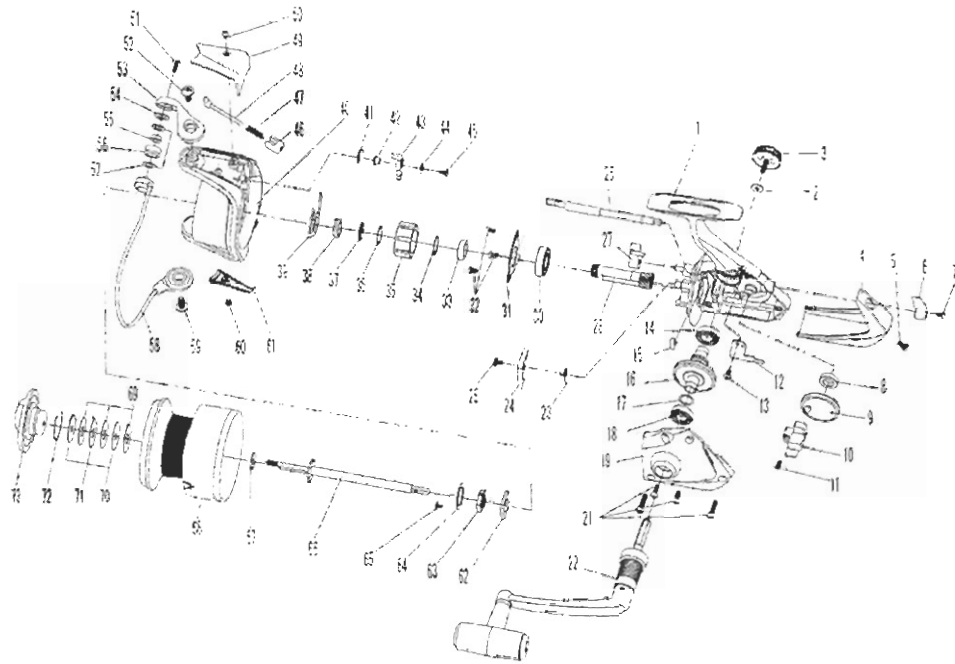

OPUS Plus 5500/6000

Key No.	Parts No.	Parts Name
1	W39-0051	BODY
2	W30-6401	HANDLE WASHER
3	W39-0101	HANDLE SCREW
4	W39-0251	REAR COVER
5	W39-0301	REAR COVER SCREW
6	W36-0301	A/R LEVER
7	W36-0401	A/R LEVER SCREW
8	W30-5601	OSC GEAR COLLAR
9	W30-5501	OSC GEAR
10	W30-5201	OSC SLIDER
11	W30-5101	OSC SLIDER SCREW
12	W30-5001	OSC SLIDER HOLDING PLT
13	W39-0601	OSC SLIDER HOLD PLT SCREW
14	W30-3601	BALL BEARING A
15	W39-0702	A/R CAM SPRING
16	W30-3301	DRIVE GEAR
17	W30-4301	DRIVE GEAR WASHER
18	W30-4001	BALL BEARING B
19	W39-0851	SIDE COVER
21	W39-1001	SIDE COVER SCREW
22	W39-1151	HANDLE
23	W39-1201	A/R PAWL SPRING A
24	W39-1301	A/R PAWL A
25	W39-1401	A/R PAWL A SCREW
26	W39-1551	A/R CAM
27	W39-1601	A/R PAWL B
28	W39-1751	PINION GEAR
30	W30-1501	BALL BEARING
31	W39-1902	BEARING RET
32	W30-9501	BEARING RET SCREW
33	W39-2001	SPACING SLEEVE
34	W39-2101	BALL BEARING WASHER
35	W39-2201	ROLLER CLUTCH
36	W39-2301	ROLLER CLUTCH WASHER
37	W39-2401	COLLAR A
38	W39-2501	COLLAR B
39	W39-2602	A/R PAWL SPRING B
40	W39-2751	ROTOR
41	W31-1701	BAIL TRIP LEVER SPRING