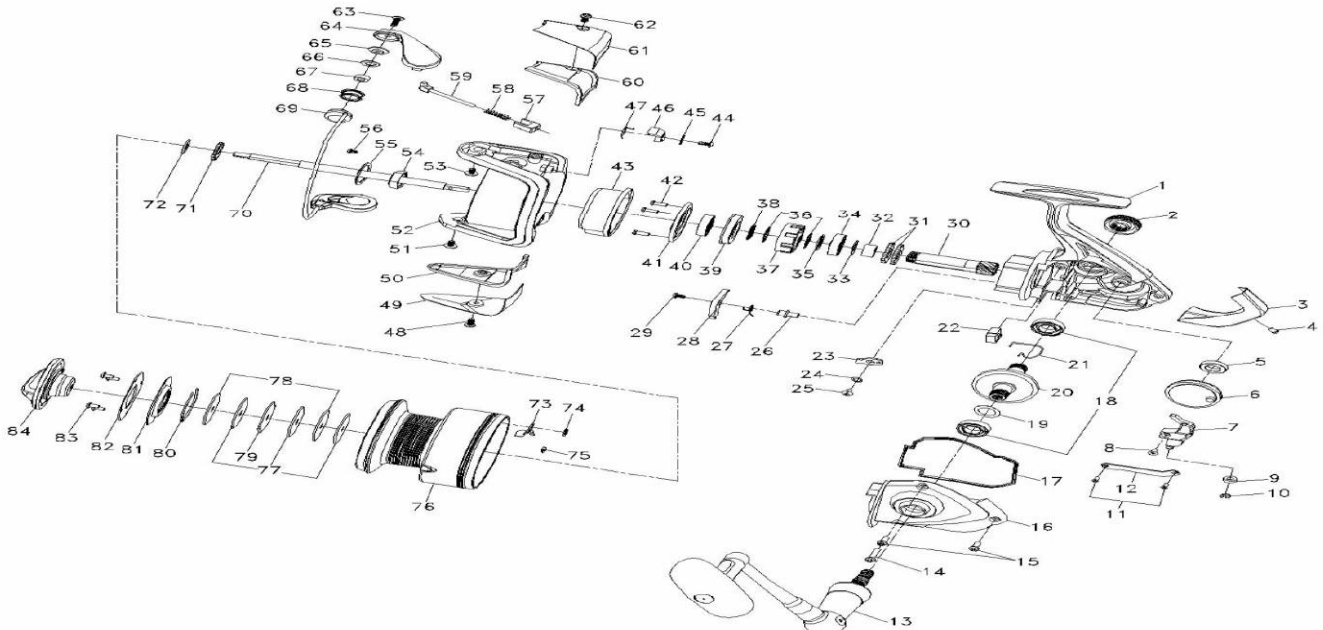

# SPINNING REEL **OPUSBULL 6000H**

Key No.	Part No.	Parts Name	Key No.	Part No.	Parts Name
1	W73-3701	Body	43	W57-0801	Bearing Retainer
2	W73-3801	Handle Screw	44	W30-2301	Screw (I)
3	W70-2501	Cover	45	W31-1801	Washer
4	W56-1401	Screw (A)	46	W39-2902	Bail Trip Lever
5	W30-5601	Bushing	47	W31-1701	Bail Trip Lever Spring
6	W30-5501	Oscillating Gear	48	W56-4801	Screw (J)
7	W56-8901	Oscillating Slider	49	W70-4201	Rotor Cover (D)
8	W56-9001	Screw (B)	50	W70-4101	Rotor Cover (C )
9	W70-2701	Ball Bearing (A)	51	W33-9001	Screw (L)
10	W56-9101	Bearing Retainer	52	W73-4001	Rotor
11	W56-9001	Screw (C )	53	W33-9001	Screw (K)
12	W56-9301	Stabilizer bar	54	W57-1101	Rotor Nut
13	W73-3901	Handle Assembly	55	W30-6501	Rotor Nut Holding Plate
14	W56-1901	Screw (E)	56	W30-2301	Screw (N)
15	W56-2001	Screw (D)	57	W56-5201	Bail Spring Holder
16	W70-3001	Side Cover	58	W36-7101	Bail Spring
17	W56-8701	Cover Ring	59	W36-7202	Bail Spring Shaft
18	W42-9301	Ball Bearing (B)	60	W70-3801	Rotor Cover (A)
19	W70-2901	Washer	61	W70-3901	Rotor Cover (B)
20	W70-2801	Drive Gear	62	W56-4801	Screw (J)
21	W56 9701	Spring	63	W36 7601	Screw (M)
22	W70-3201	Rubber Plug	64	W56-5401	Bail Arm
23	W56-9901	Anti-Reverse Pawl	65	W30-6201	Collar (F)
24	W70-3301	Washer	66	W30-6101	Washer
25	W70-3401	Screw (F)	67	W56-5501	Bushing
26	W56-3401	Collar ( A)	68	W70-4301	Line Roller
27	W57-0001	Anti-Reverse Lever Spring	69	W73-4101	Bail Assembly
28	W57-0101	Anti-Reverse Pawl	70	W57-1401	Main Shaft
29	W31-6401	Screw (G)	71	W57-1501	Click Gear
30	W70-3501	Pinion Gear	72	W56-6001	Washer
31	W57-0301	Collar (B)	73	W56-6401	Click Pawl
32	W57-0401	Collar (C )	74	W56-6501	Washer
33	OPUSBULL 5000H ONLY		75	W56-6601	Click Pawl Spring
34	W70-3601	Bushing	76-83	W73-4201	Spool Assembly
35	W70-3701	Washer	77	W36-9601	Drag Washer
36	W57-0601	Washer	78	W36-9701	Key Washer
37	W56-4201	Roller Clutch	79	W36-9801	Eared Washer
38	W57-0501	Collar (D)	80	W36-9901	Drag Washer Retainer
39	W56-4301	Collar (E)	81	W56-6301	Line Guard
40	W56-4401	Ball Bearing (C )	82	W56-6201	Washer
41	W56-4501	Bearing Retainer	83	W56-6101	Screw (O)
42	W57-0701	Screw (H)	84	W56-6901	Drag Knob Assembly