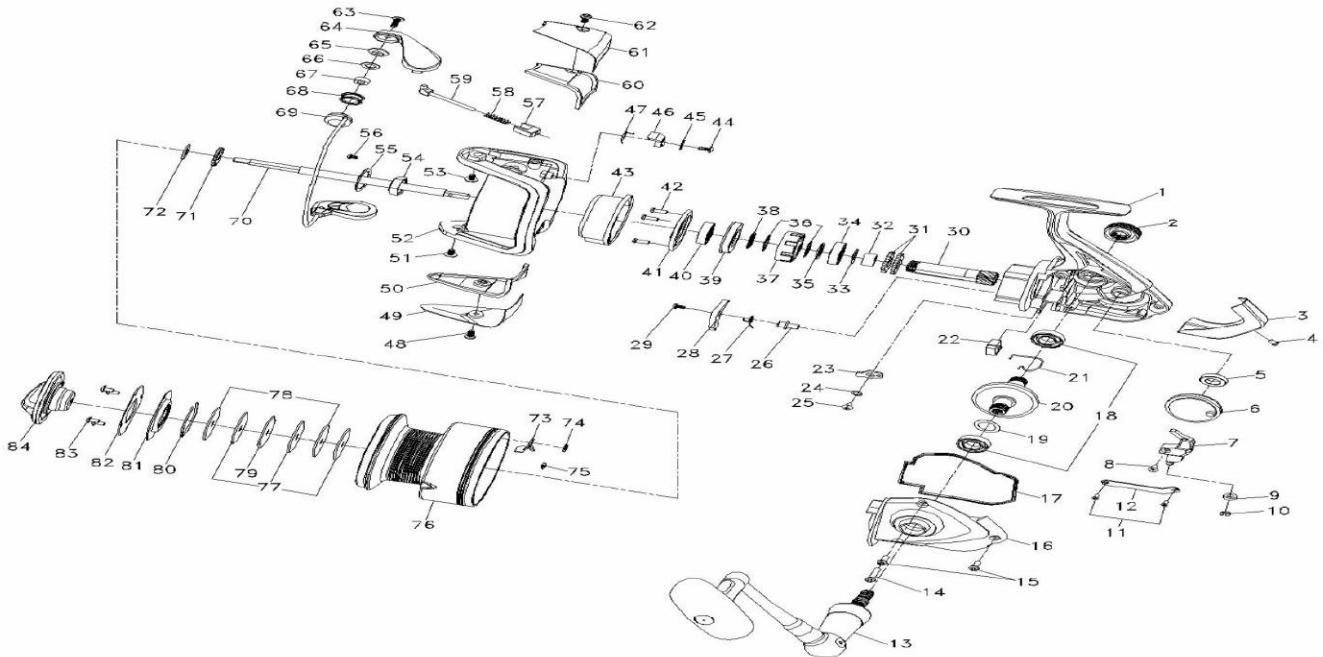

# SPINNING REEL **OPUSBULL 5000H**

Key No.	Part No.	Parts Name	Key No.	Part No.	Parts Name
1	W73-3101	Body	43	W56-4701	Bearing Retainer
2	W73-3201	Handle Screw	44	W30-2301	Screw (I)
3	W56-1301	Cover	45	W31-1801	Washer
4	W56-1401	Screw (A)	46	W36-6802	Bail Trip Lever
5	W30-5601	Bushing (A)	47	W36-6901	Bail Trip Lever Spring
6	W28-9000	Oscillating Gear	48	W56-4801	Screw (M)
7	W56-1501	Oscillating Slider	49	W70-1901	Rotor cover D
8	W30-5101	Screw (B)	50	W70-1801	Rotor cover C
9	W70-0801	Ball Bearing (A)	51	W33-9001	Screw (L)
10	W56-1601	Bearing Retainer	52	W73-3401	Rotor
11	W30-8101	Screw (C )	53	W33-9001	Screw (K)
12	W56-1701	Stabilizer bar	54	W56-5101	Rotor Nut
13	W73-3301	Handle Assembly	55	W30-6501	Rotor Nut Holding Plate
14	W56-1901	Screw (E)	56	W30-2301	Screw (O)
15	W56-2001	Screw (D)	57	W56-5201	Bail Spring Holder
16	W70-1001	Side Cover	58	W57-2101	Bail Spring
17	W56-1201	Cover Ring	59	W36-7202	Bail Spring Shaft
18	W42-9302	Ball Bearing (B)	60	W70-1501	Rotor cover A
19	W30-4401	Washer	61	W70-1601	Rotor cover B
20	W70-0901	Drive Gear	62	W56-4801	Screw (J)
21	W56-2301	Spring	63	W36-7601	Screw (N)
22	W70-1201	Rubber Plug	64	W56-5401	Bail Arm
23	W56-2801	Anti-Reverse Pawl	65	W30-6201	Collar
24	OPUSBULL 6000H ONLY		66	W30-6101	Washer
25	W38-6101	Screw (F)	67	W34-5202	Bushing
26	W56-3401	Collar	68	W70-2001	Line Roller
27	W56-3501	Spring	69	W73-3501	Bail Assembly
28	W56-3601	Anti-Reverse Pawl	70	W56-5801	Main Shaft
29	W31-6401	Screw (G)	71	W56-5901	Click Gear
30	W70-1301	Pinion Gear	72	W56-6001	Washer
31	W56-3801	Collar	73	W56-6401	Click Pawl
32	W70-1401	Collar	74	W56-6501	Washer
33	W57-2001	Washer	75	W56-6601	Click Pawl Spring
34	W56-3901	Bushing (B)	76-83	W73-3601	Spool Assembly
35	W57-2001	Washer	77	W36-9601	Drag Washer
36	W56-4101	Washer	78	W36-9701	Key Washer
37	W56-4201	Roller Clutch	79	W36-9801	Eared Washer
38	W56-4001	Collar	80	W36-9901	Drag Washer Retainer
39	W56-4301	Collar	81	W56-6301	Line Guard
40	W56-4401	Ball Bearing ( C)	82	W56-6201	Washer
41	W56-4501	Bearing Retainer	83	W56-6101	Screw (P)
42	W56-4601	Screw (H)	84	W56-6901	Drag Knob Assembly