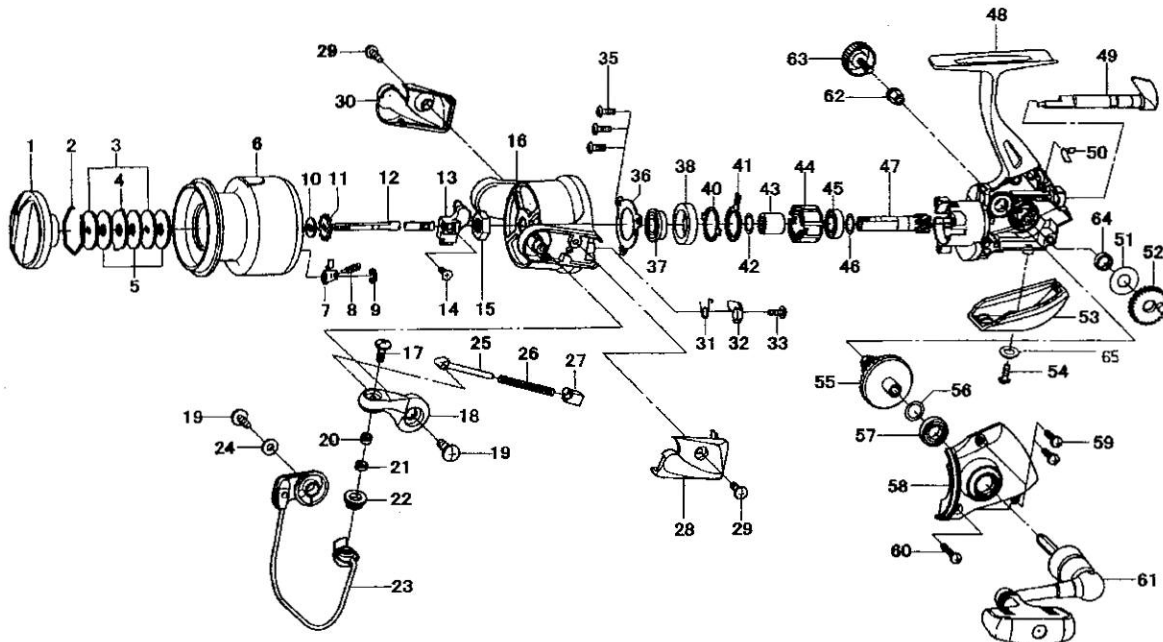

ONDINE 3500 / 4000

Key No.	Parts No.	Parts Name
1	F75-0108	DRAG KNOB
2	F37-3301	DRAG WASHER RET
3	F09-4901	KEY WASHER
4	373-3603	EARED WASHER
5	E13-6001	DRAG WASHER
2-9	G25-5701	SPOOL
2-9	G28-0601	SPOOL (EXTRA)
7	B07-5304	CLICK PAWL
8	E40-3101	CLICK SPRING
9	320-5901	CLICK RET
10	F09-4701	SPOOL WASHER
11	E46-2701	CLICK GEAR
12	G29-1701	MAIN SHAFT
13	G02-5501	OSC SLIDER
14	352-1505	OSC SLIDER SCREW
15	G12-3301	ROTOR NUT
16	G02-6006	ROTOR
17	G01-8601	LINE ROLLER SCREW
18	G01-7801	BAIL ARM
19	G20-5001	BAIL ARM SCREW
20	G15-2501	LINE ROLLER COLLAR
21	G17-3801	LINE ROLLER WASHER
22	F62-5001	LINE ROLLER
23	G02-6502	BAIL
24	F40-1001	BAIL HOLDER WASHER
25	G01-7502	BAIL SPRING SHAFT
26	G14-8601	BAIL SPRING
27	G01-7401	BAIL SPRING HOLDER
28	G02-6404	BAIL SPRING COVER
29	G20-5101	BAIL SPRING COVER SCREW
30	G02-6704	BAIL HOLDER COVER
31	G01-7201	BAIL TRIP LEVER SPRING
32	G01-7301	BAIL TRIP LEVER
33	G19-3701	BAIL TRIP LEVER SCREW
35	352-2501	BEARING RET SCREW

Key No.	Parts No.	Parts Name
36	G22-9901	BEARING RET
37	F25-2901	BALL BEARING A
38	F92-0602	BALL BEARING COLLAR
40	F64-1501	CLUTCH CAM RET
41	F64-1401	CLUTCH CAM
42	373-7814	CLUTCH CAM WASHER
43	F73-2203	SPACING SLEEVE
44	G31-4501	ROLLER CLUTCH
45	F64-1101	BALL BEARING B
46	373-7814	PINION GEAR WASHER
47	G29-1301	PINION GEAR
48	G25-5601	BODY
49	G19-3103	A/R LEVER
50	G19-3301	A/R CAM SPRING
51	G13-1700	OSC GEAR WASHER
52	F74-7801	OSC GEAR
53	G23-0101	REAR COVER
54	F50-5701	REAR COVER SCREW
55	G02-5601	DRIVE GEAR
56	373-7808	DRIVE GEAR WASHER
57	631-6901	BALL BEARING C
58	G23-0004	SIDE COVER
59	351-1106	SIDE COVER SCREW A
60	G25-9101	SIDE COVER SCREW B
61	G25-5001	HANDLE
62	F72-1201	HANDLE COLLAR
63	F42-5802	HANDLE SCREW
64	F13-1601	OSC GEAR COLLAR
65	G25-6401	REAR COVER WASHER

ON4000 SPECIAL PARTS

Key No.	Parts No.	Parts Name
2-9	G25-6201	SPOOL
2-9	G28-0701	SPOOL (EXTRA)